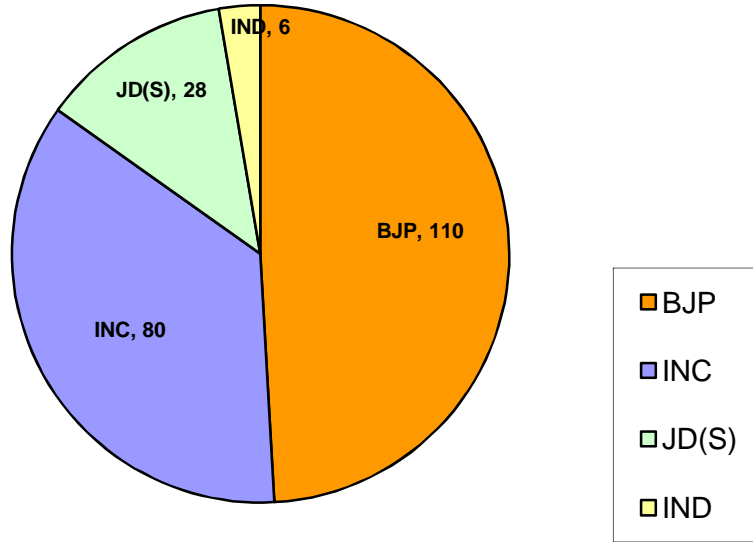

**GENERAL ELECTIONS KARNATAKA LEGISLATIVE ASSEMBLY 2008  
PARTYWISE ELECTED CANDIDATES -  
TOTAL SEATS 224**

**GENERAL ELECTIONS KARNATAKA LEGISLATIVE ASSEMBLY 2008 PARTY WISE ELETED CANDIDATES ( MEN & WOMEN)**