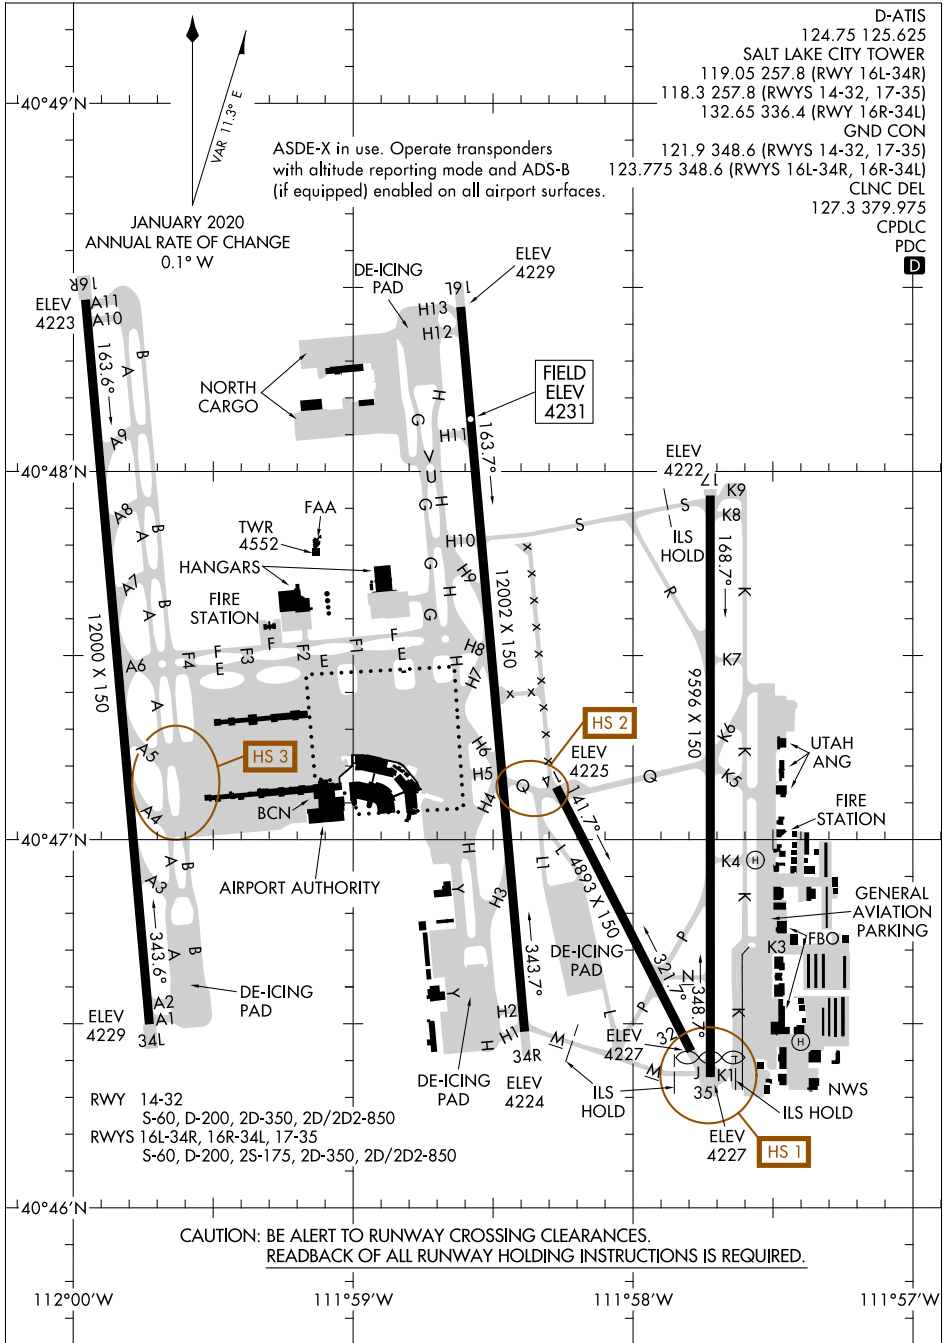

# AIRPORT DIAGRAM

AL-365 (FAA)

SALT LAKE CITY INTL (SLC)  
SALT LAKE CITY, UTAH

SW-4, 22 APR 2021 to 20 MAY 2021

SW-4, 22 APR 2021 to 20 MAY 2021