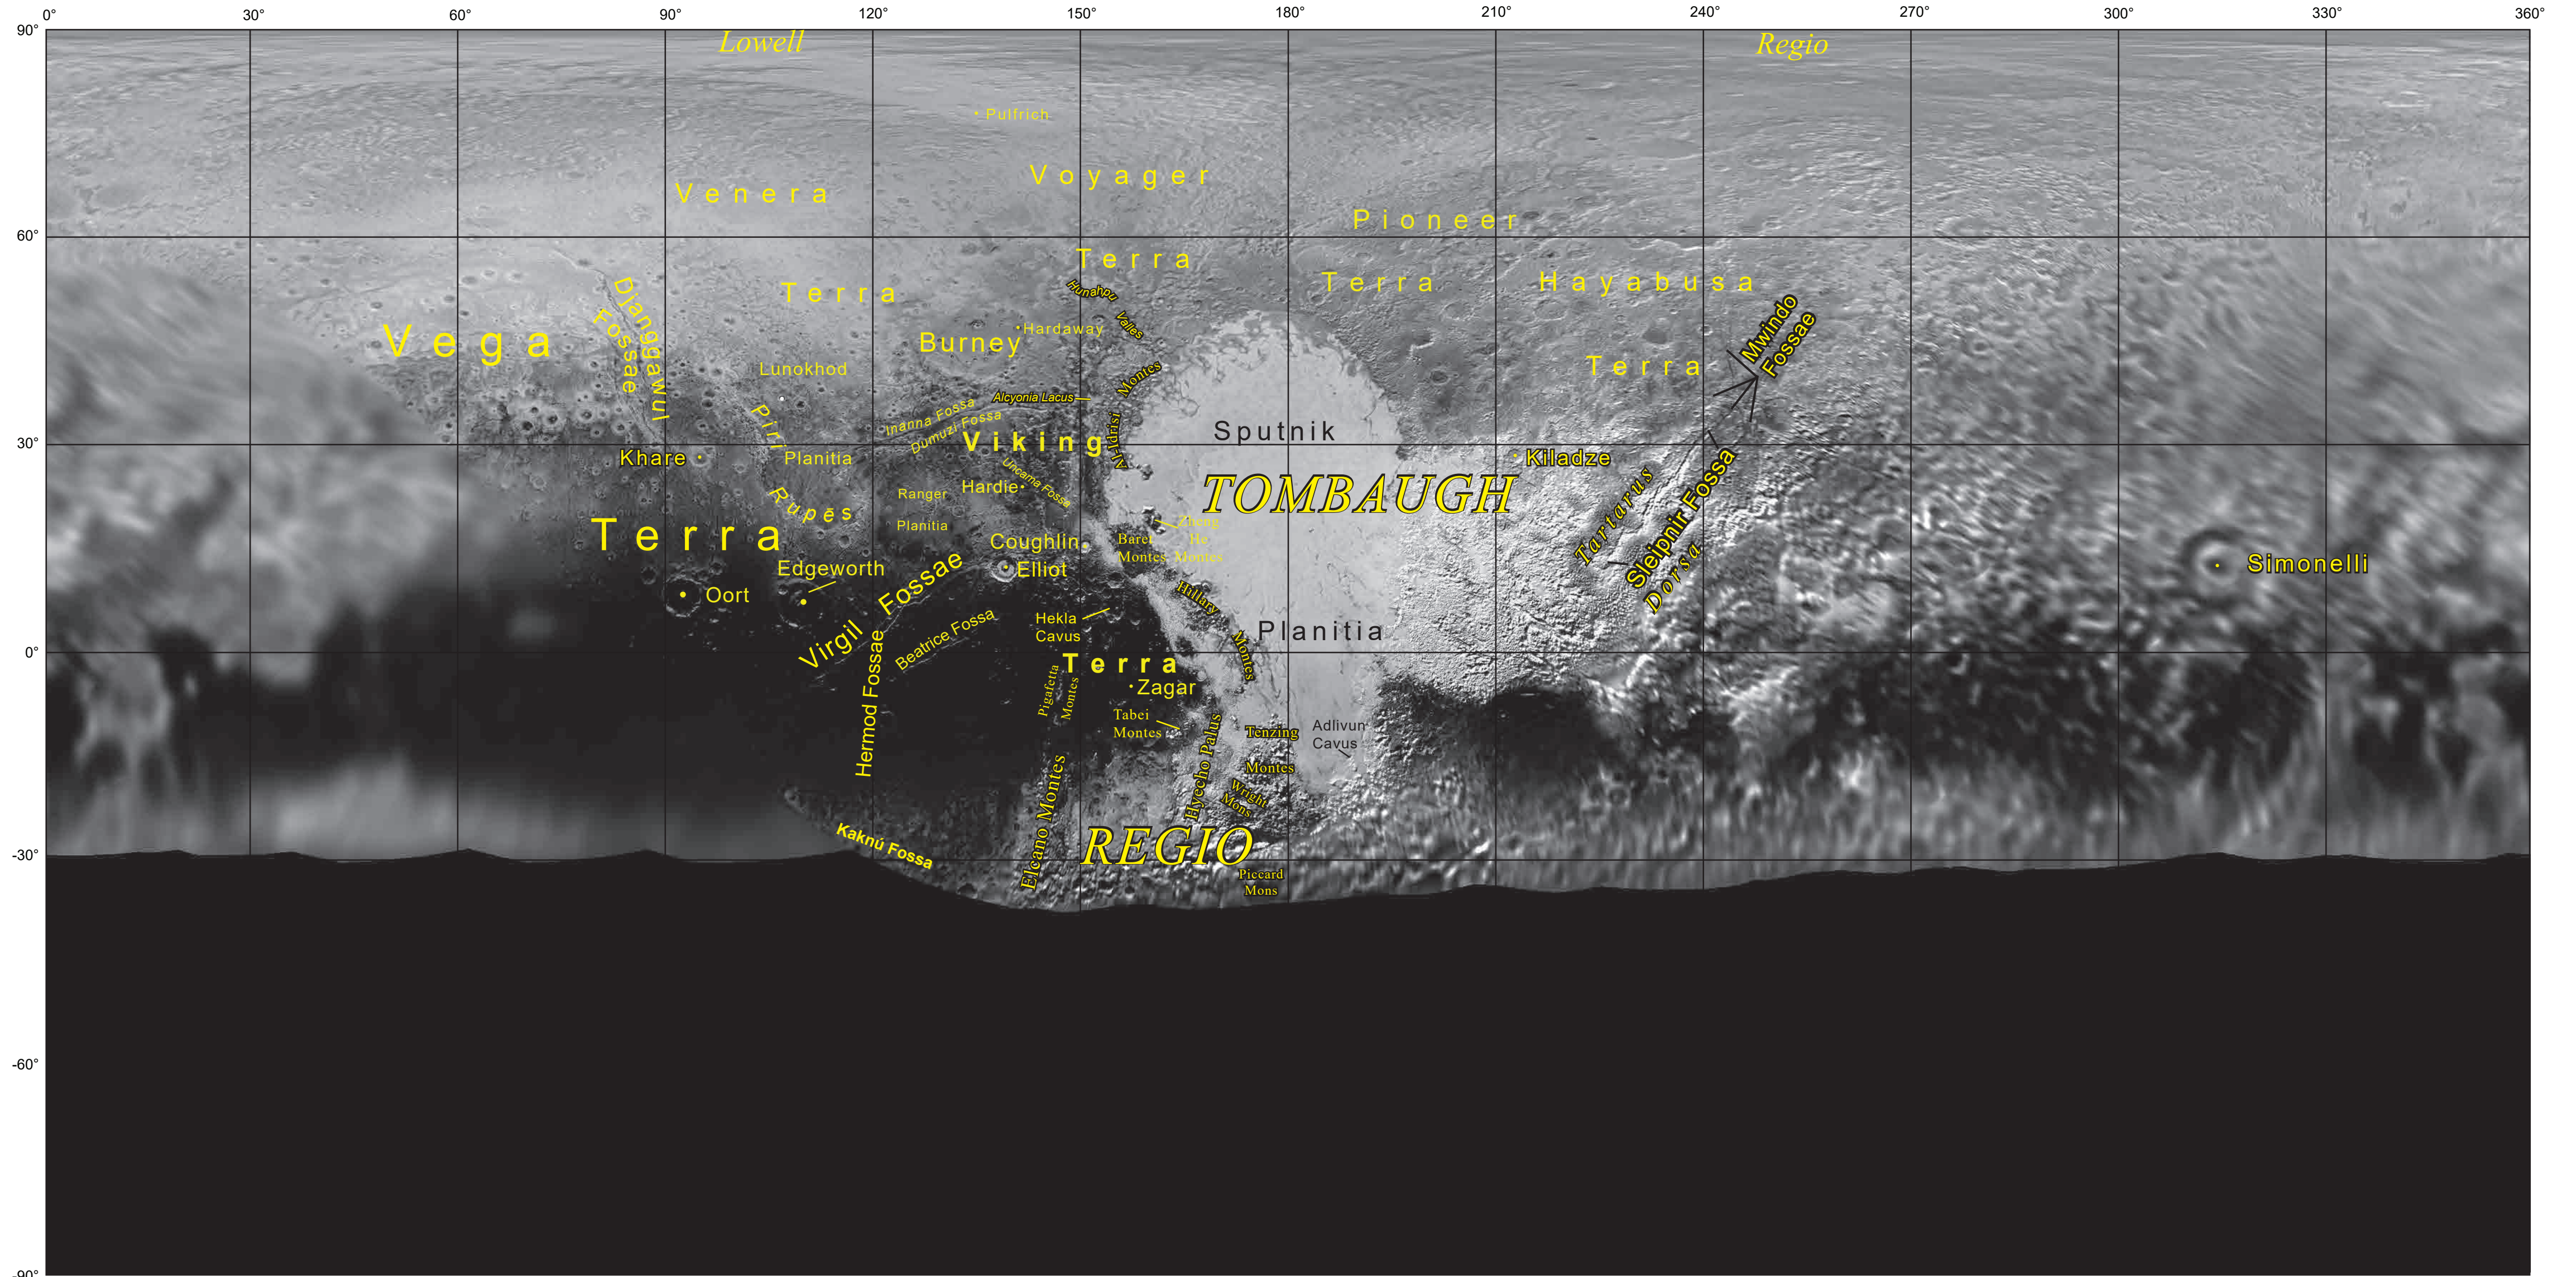

# Pluto Nomenclature

Projection: Simple Cylindrical  
Longitude: Positive East

Basemap credit:  
NASA/Johns Hopkins University Applied Physics Laboratory/  
Southwest Research Institute  
Date of Last Nomenclature Update 02/03/2021