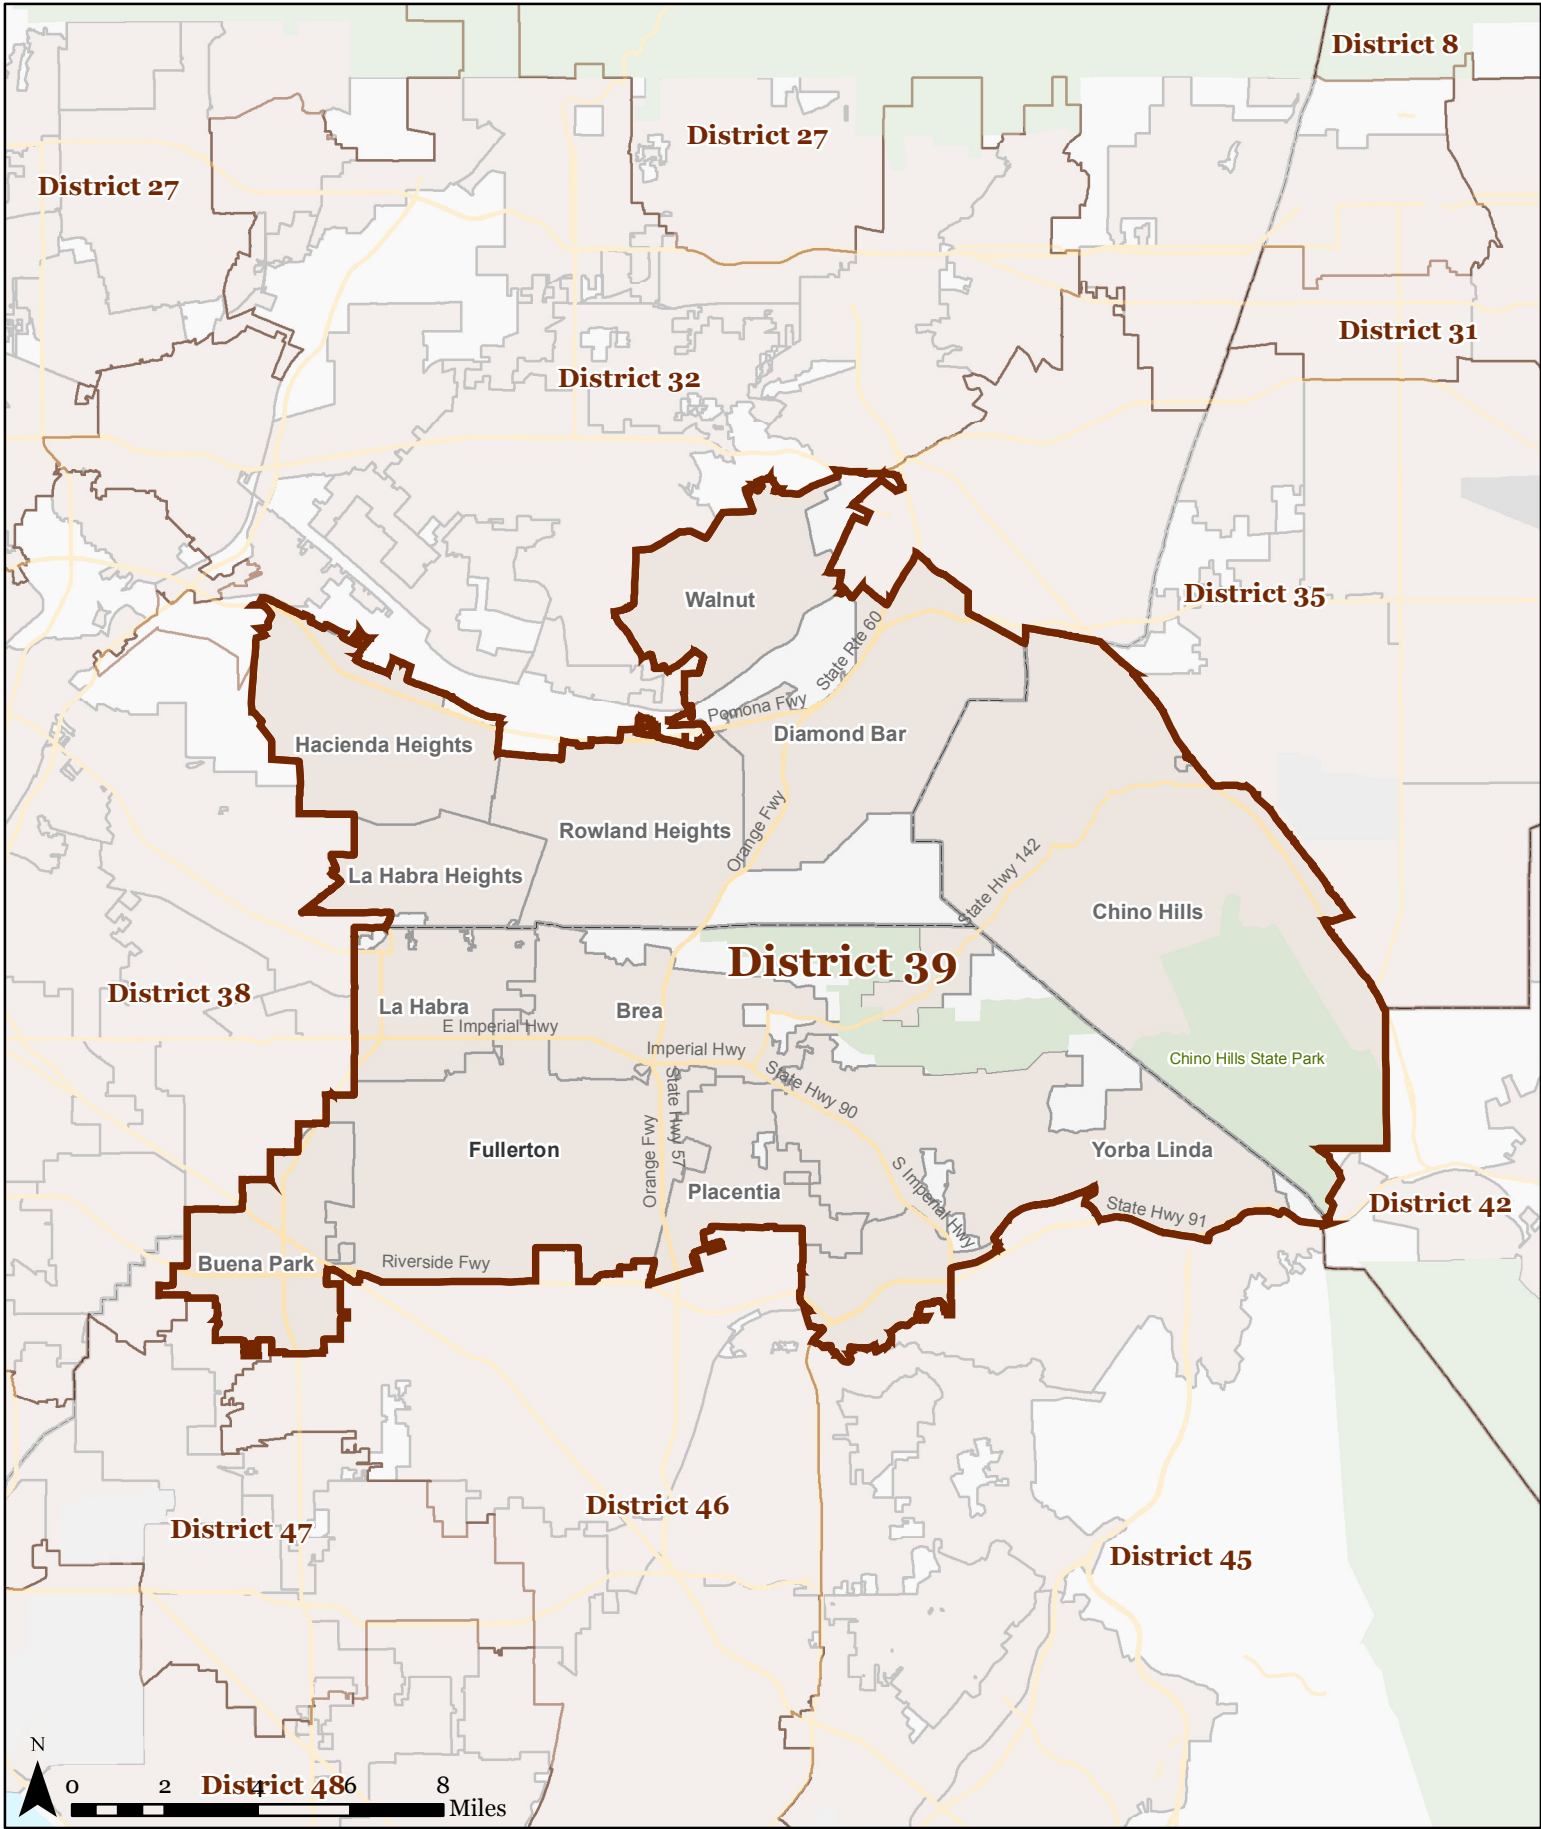

California State Congressional District 39

Map created by Healthy City, a project of the Advancement Project, August 2011. Created from CRC Certified Map: crc_20110815_congress_certified_statewide.zip. SHA-1: 1893c0695a42454a202f5b1ef433abff6b491db9. Basemap from US Census Bureau TIGER/Line Shapefiles.