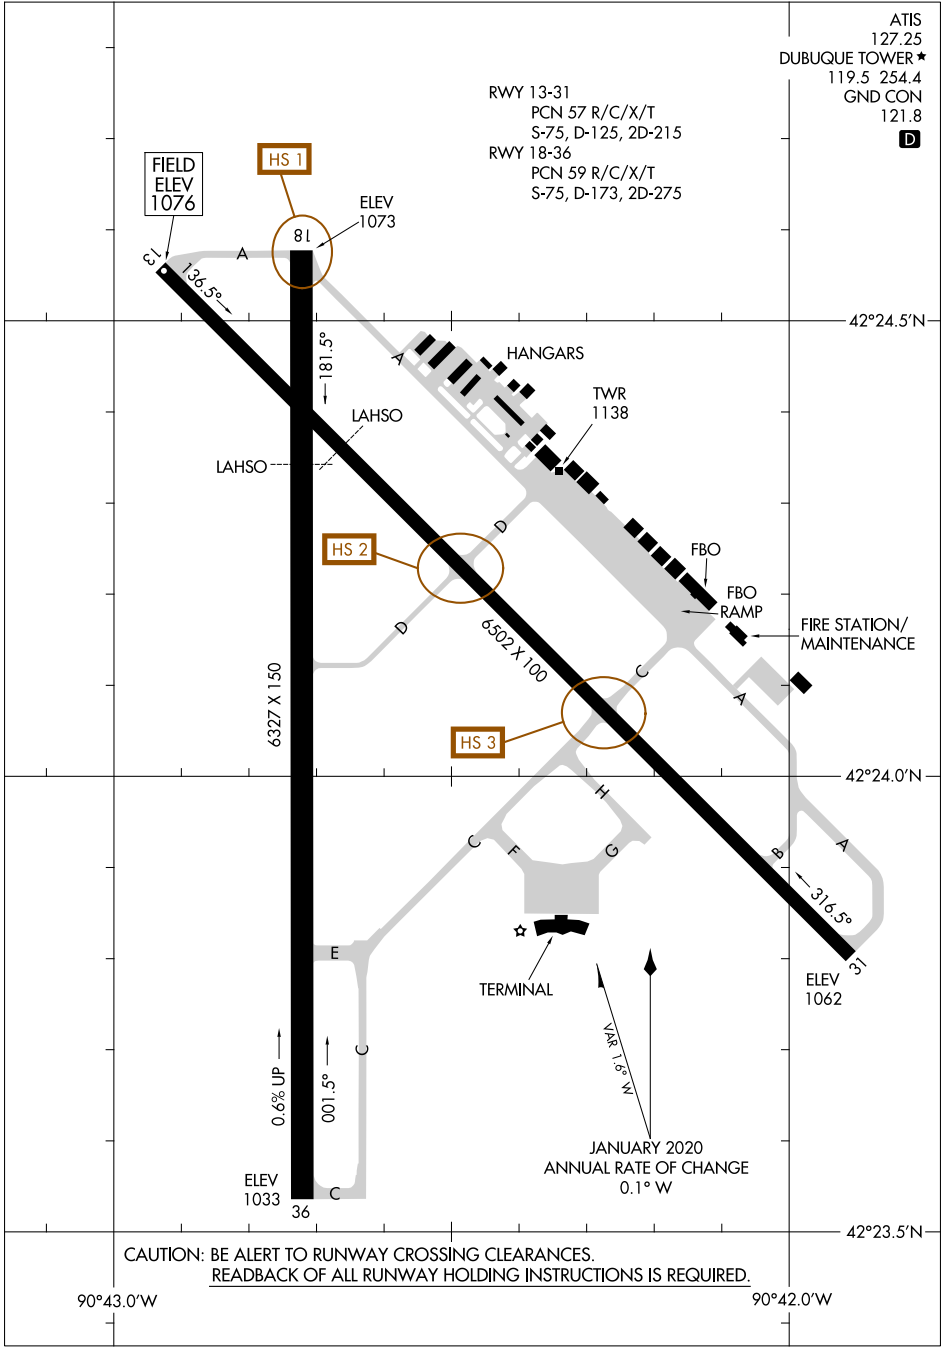

# AIRPORT DIAGRAM

AL-923 (FAA)

DUBUQUE RGNL (DBQ)

DUBUQUE, IOWA

NC-3, 03 NOV 2022 to 01 DEC 2022

NC-3, 03 NOV 2022 to 01 DEC 2022

# AIRPORT DIAGRAM

DUBUQUE, IOWA  
DUBUQUE RGNL (DBQ)