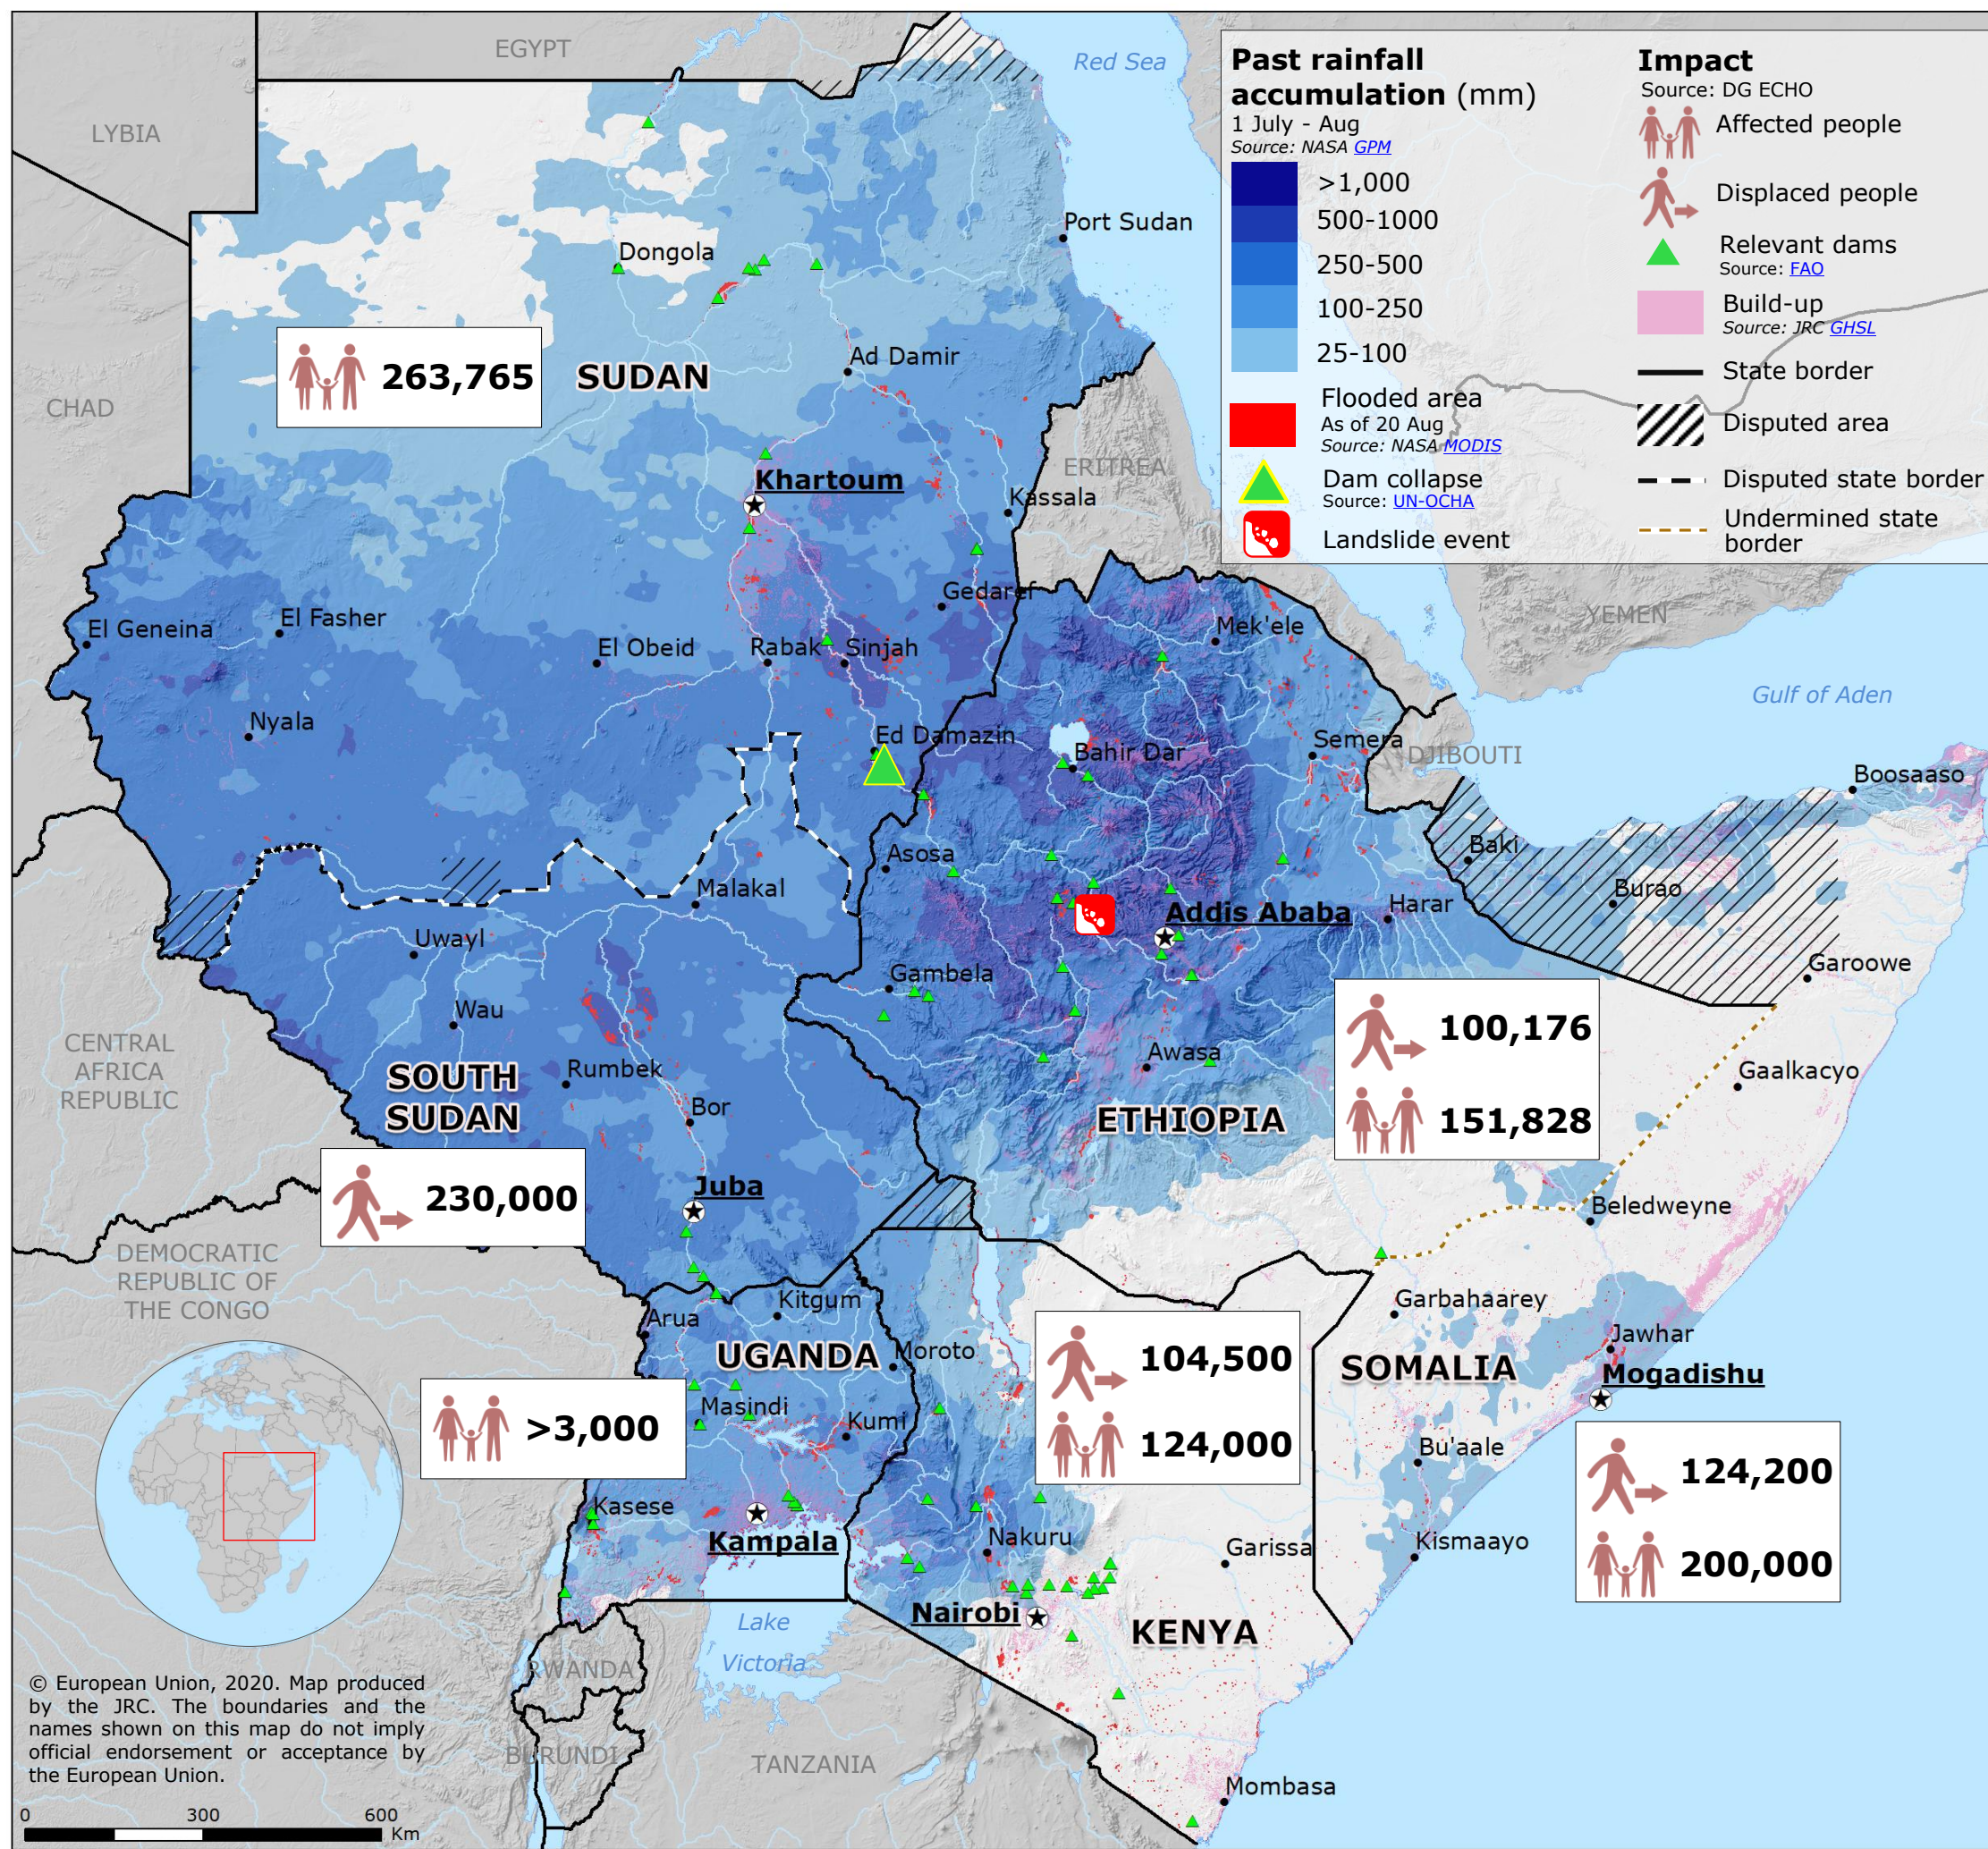

# Greater Horn of Africa | Floods

© European Union, 2020. Map produced by the JRC. The boundaries and the names shown on this map do not imply official endorsement or acceptance by the European Union.

0 300 600 Km