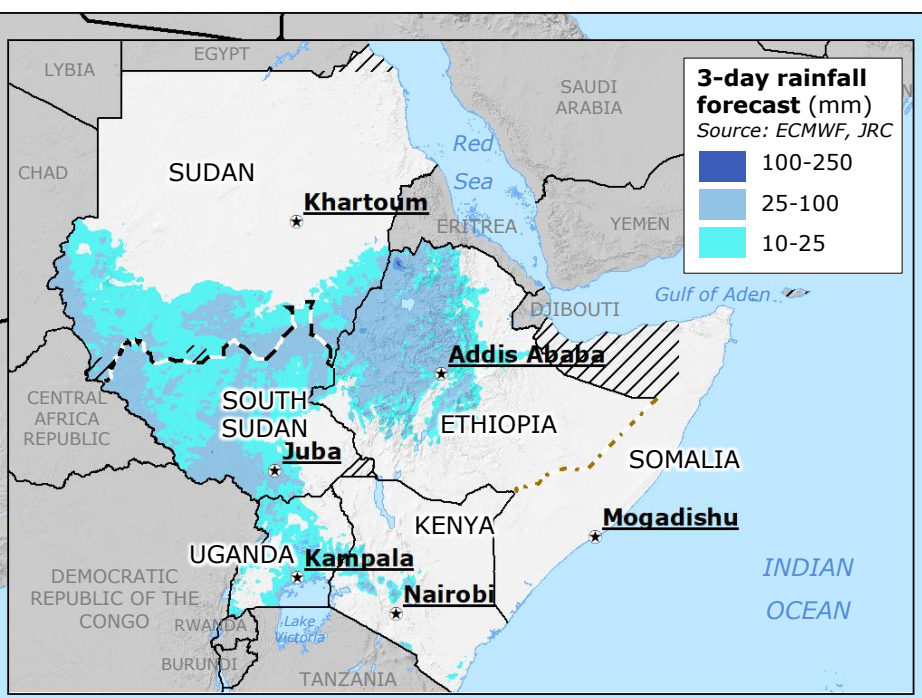

# Greater Horn of Africa | Floods

© European Union, 2020. Map produced by the JRC. The boundaries and the names shown on this map do not imply official endorsement or acceptance by the European Union.

0 300 600 Km