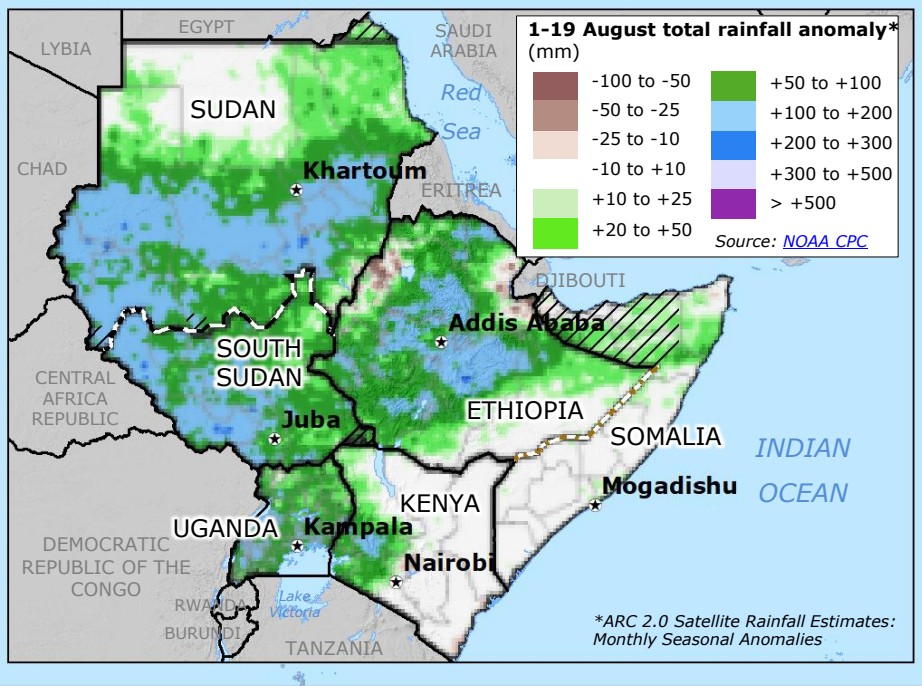

# Greater Horn of Africa | Floods

© European Union, 2020. Map produced by the JRC. The boundaries and the names shown on this map do not imply official endorsement or acceptance by the European Union.

0 300 600 Km