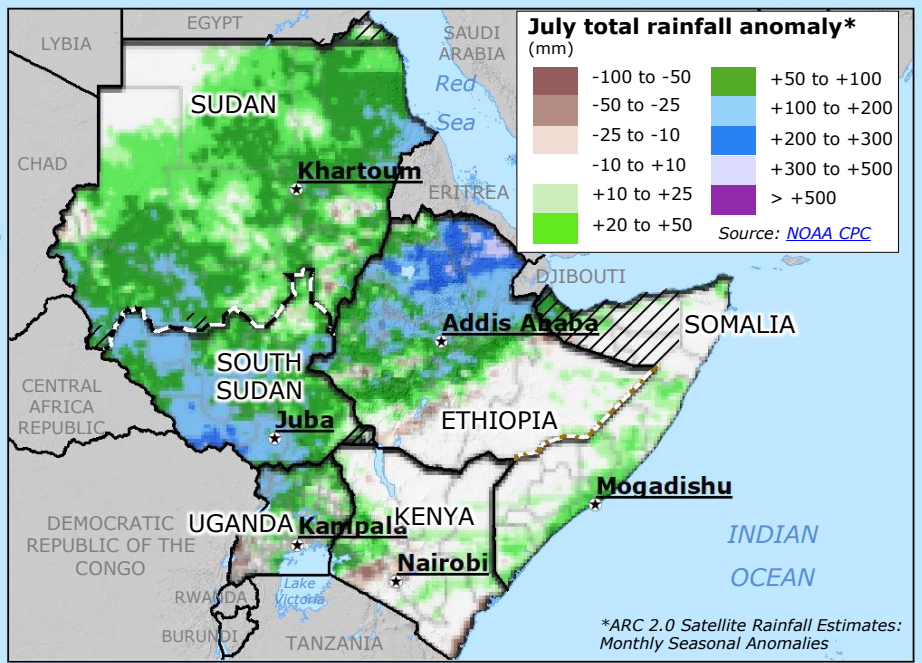

# Greater Horn of Africa | Floods

© European Union, 2020. Map produced by the JRC. The boundaries and the names shown on this map do not imply official endorsement or acceptance by the European Union.

0 300 600 Km