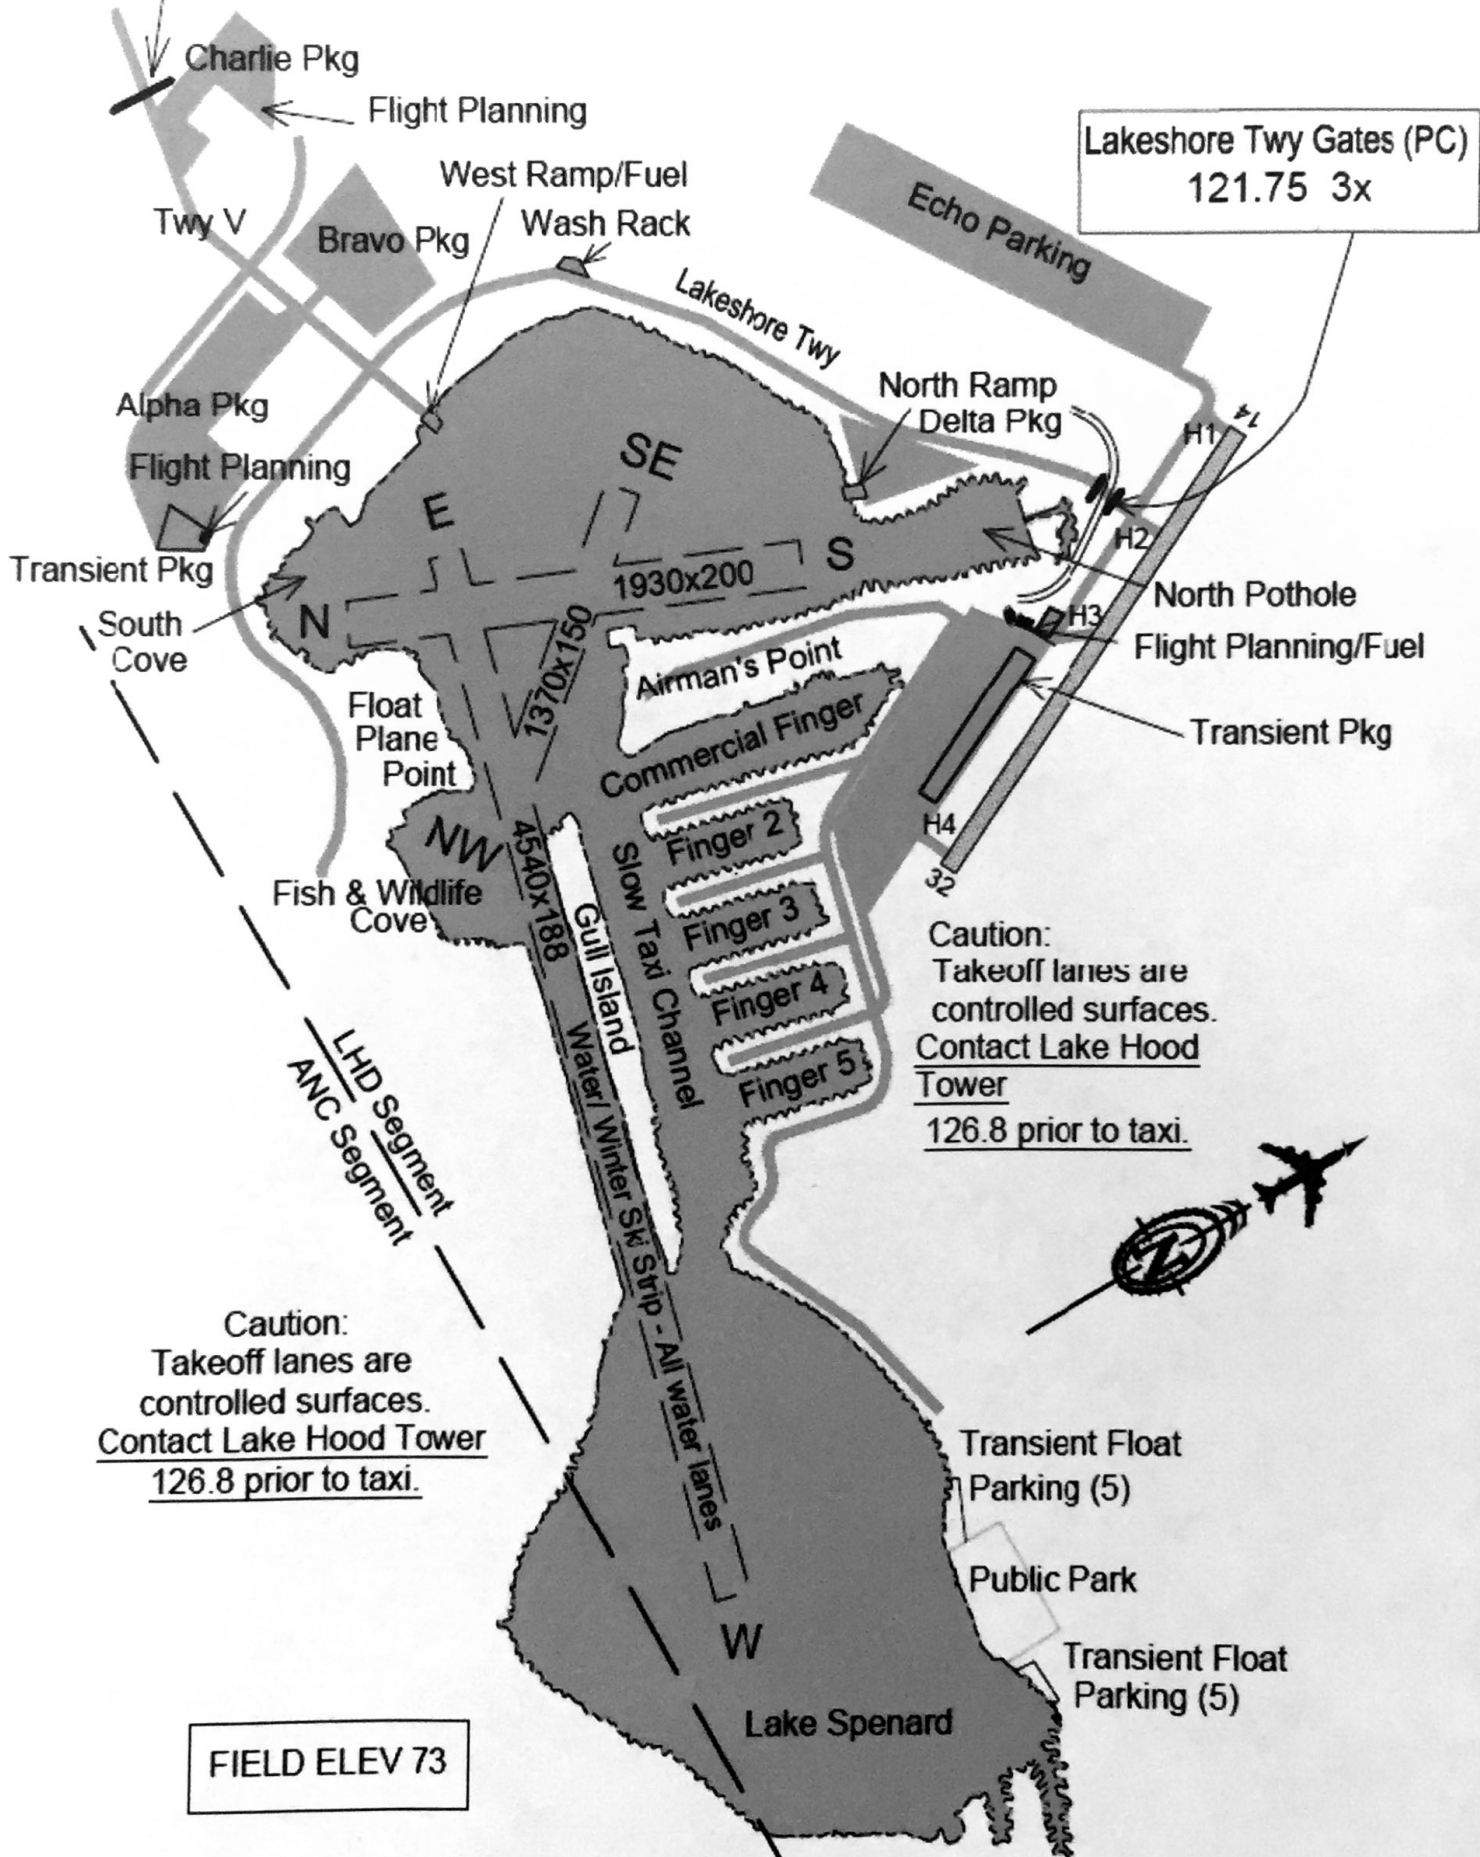

ATIS
125.6
Lake Hood Tower
126.8

ATIS by Phone
(907-245-5432)

Twy V Gates (PC)
121.75 5x

LHD / PALH

15 Nov 2012

Lakeshore Twy Gates (PC)
121.75 3x

Caution:
Takeoff lanes are
controlled surfaces.
Contact Lake Hood
Tower
126.8 prior to taxi.

Caution:
Takeoff lanes are
controlled surfaces.
Contact Lake Hood Tower
126.8 prior to taxi.

FIELD ELEV 73