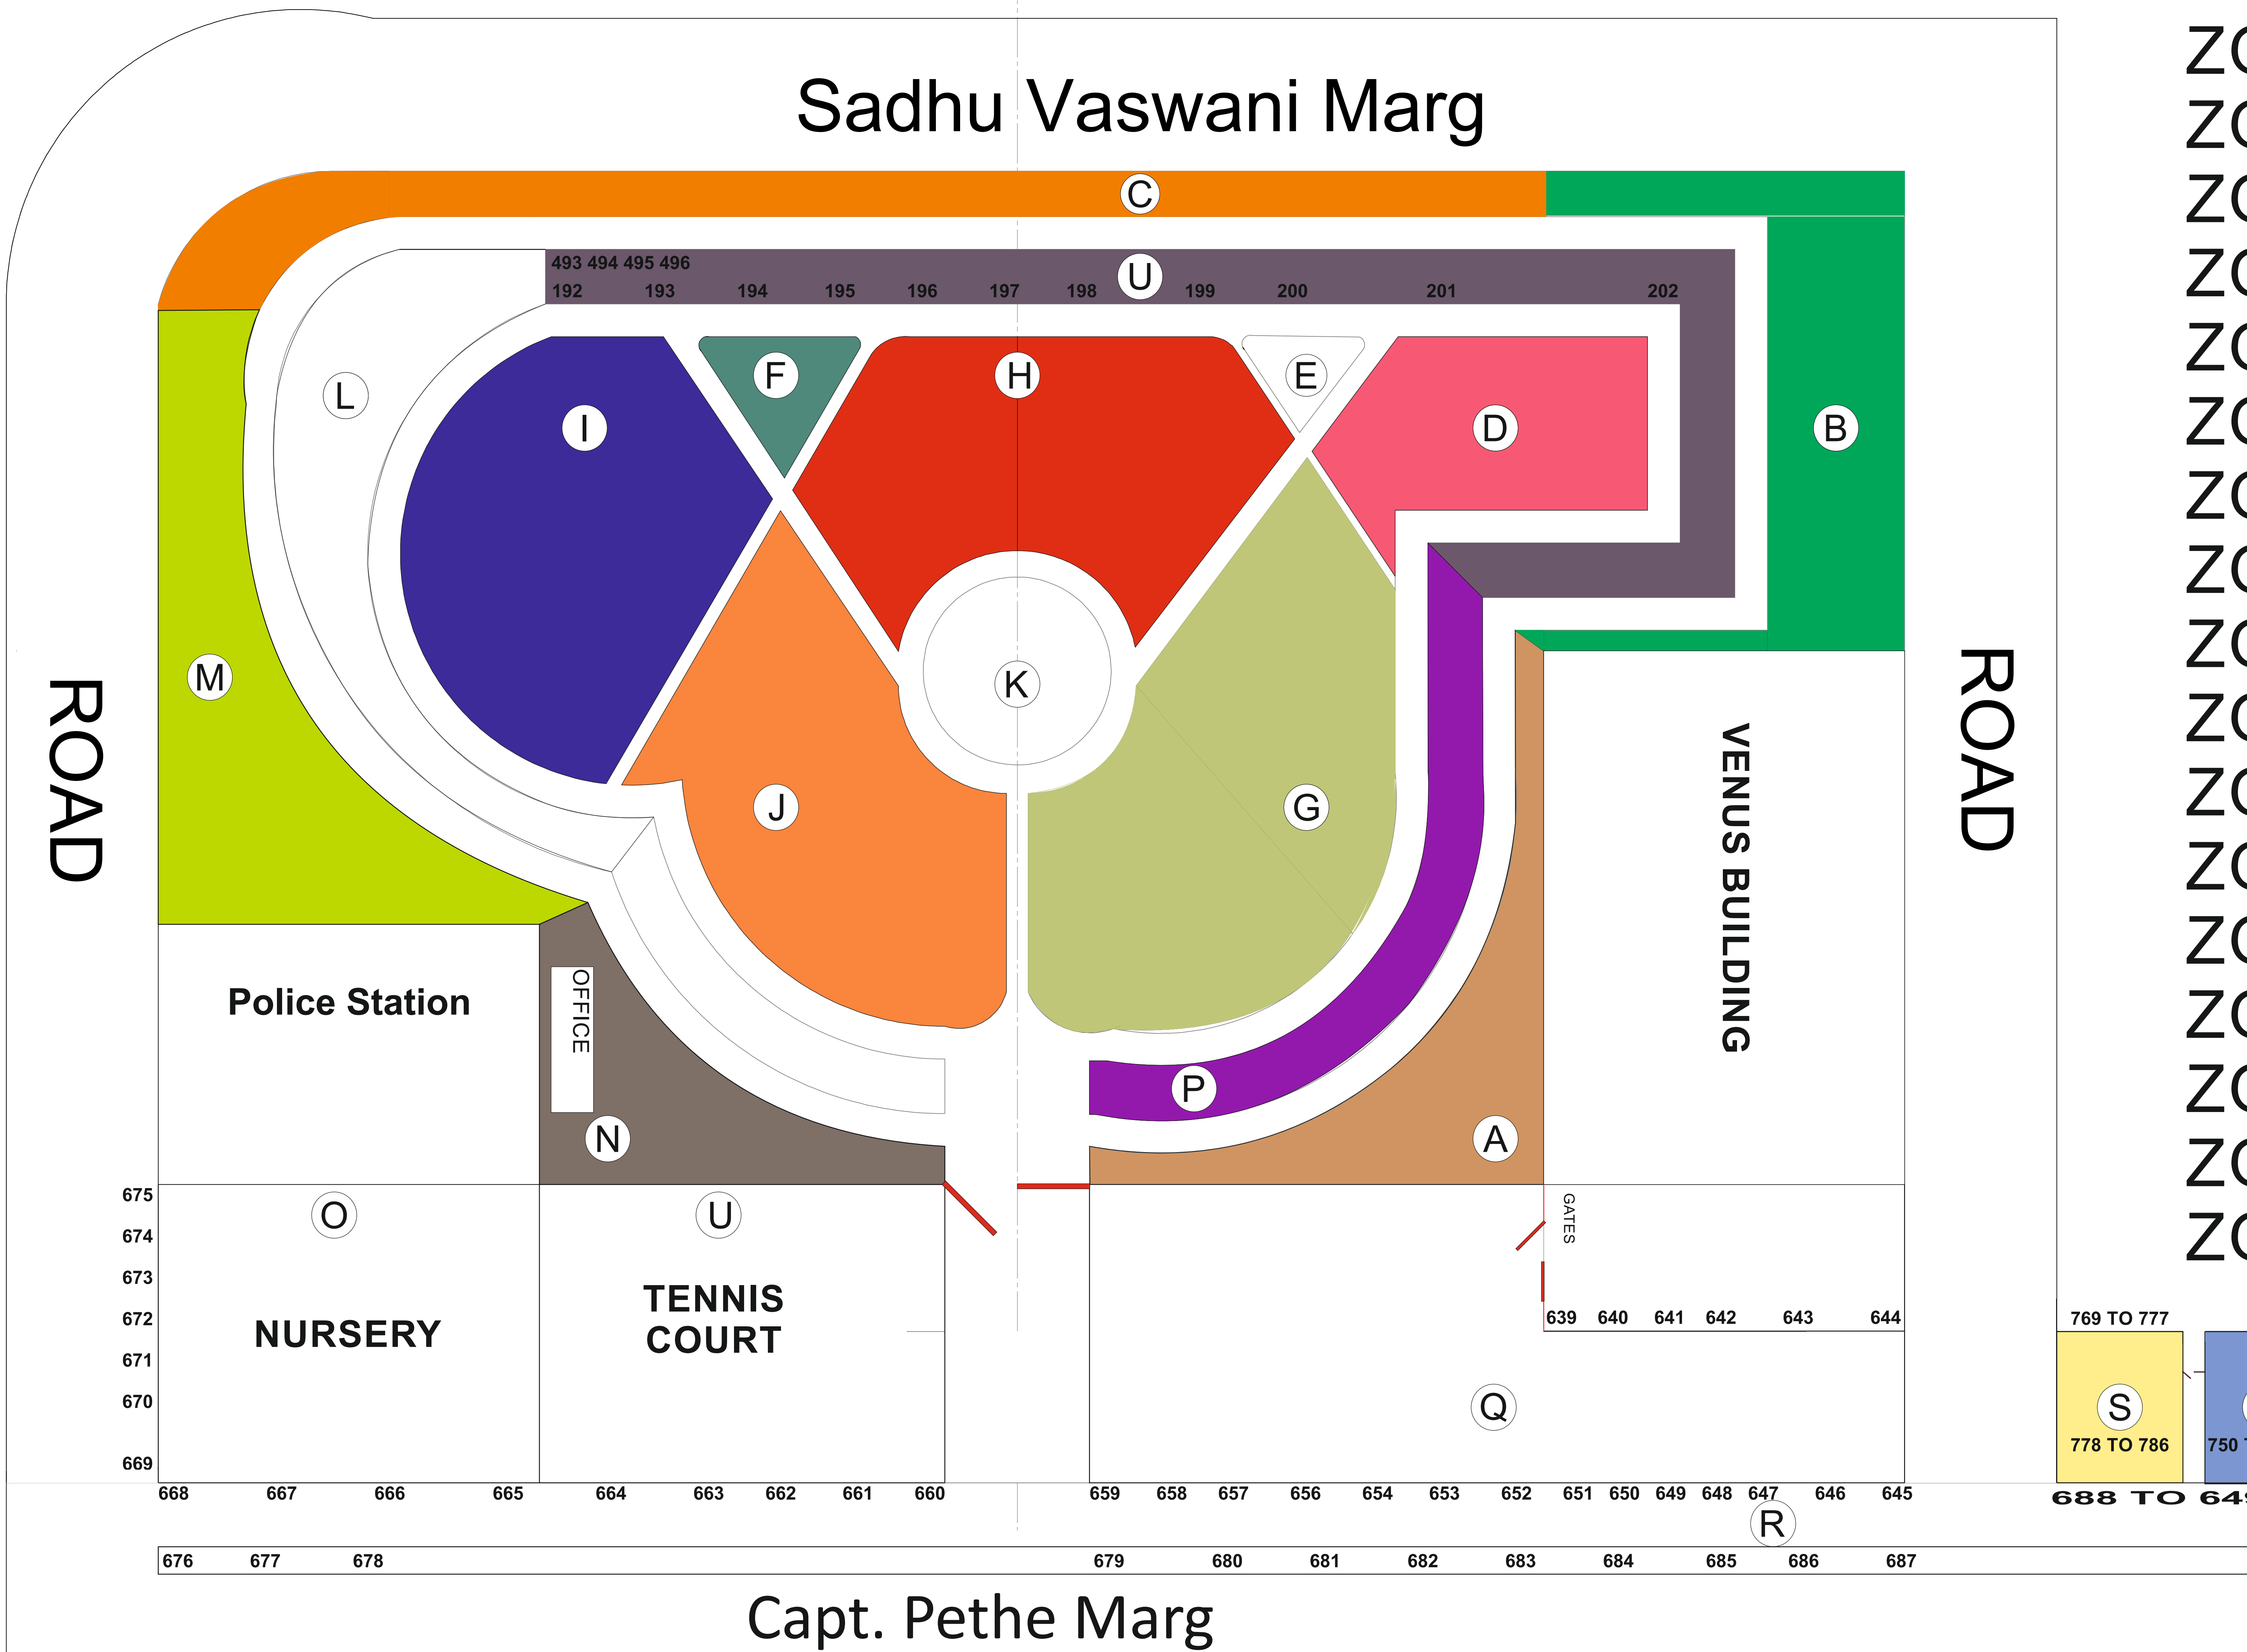

LEGENDS

ZONE A	- 001 to 035
ZONE B	- 036 to 122
ZONE C	-123 to 191
ZONE D	-203 to 243
ZONE E	-244 to 251
ZONE F	-252 to 259
ZONE G	-260 to 336
ZONE H	-337 to 389
ZONE I	-390 to 428
ZONE J	-429 to 489
ZONE K	-490 to 492
ZONE L	-493 to 507
ZONE M	-508 to 562
ZONE N	-563 to 589
ZONE O	-590 to 620
ZONE P	-621 to 630
ZONE Q	-631 to 638
ZONE R	-639 to 687

MAP OF COLABA WOODS AND ADJOINING AREA