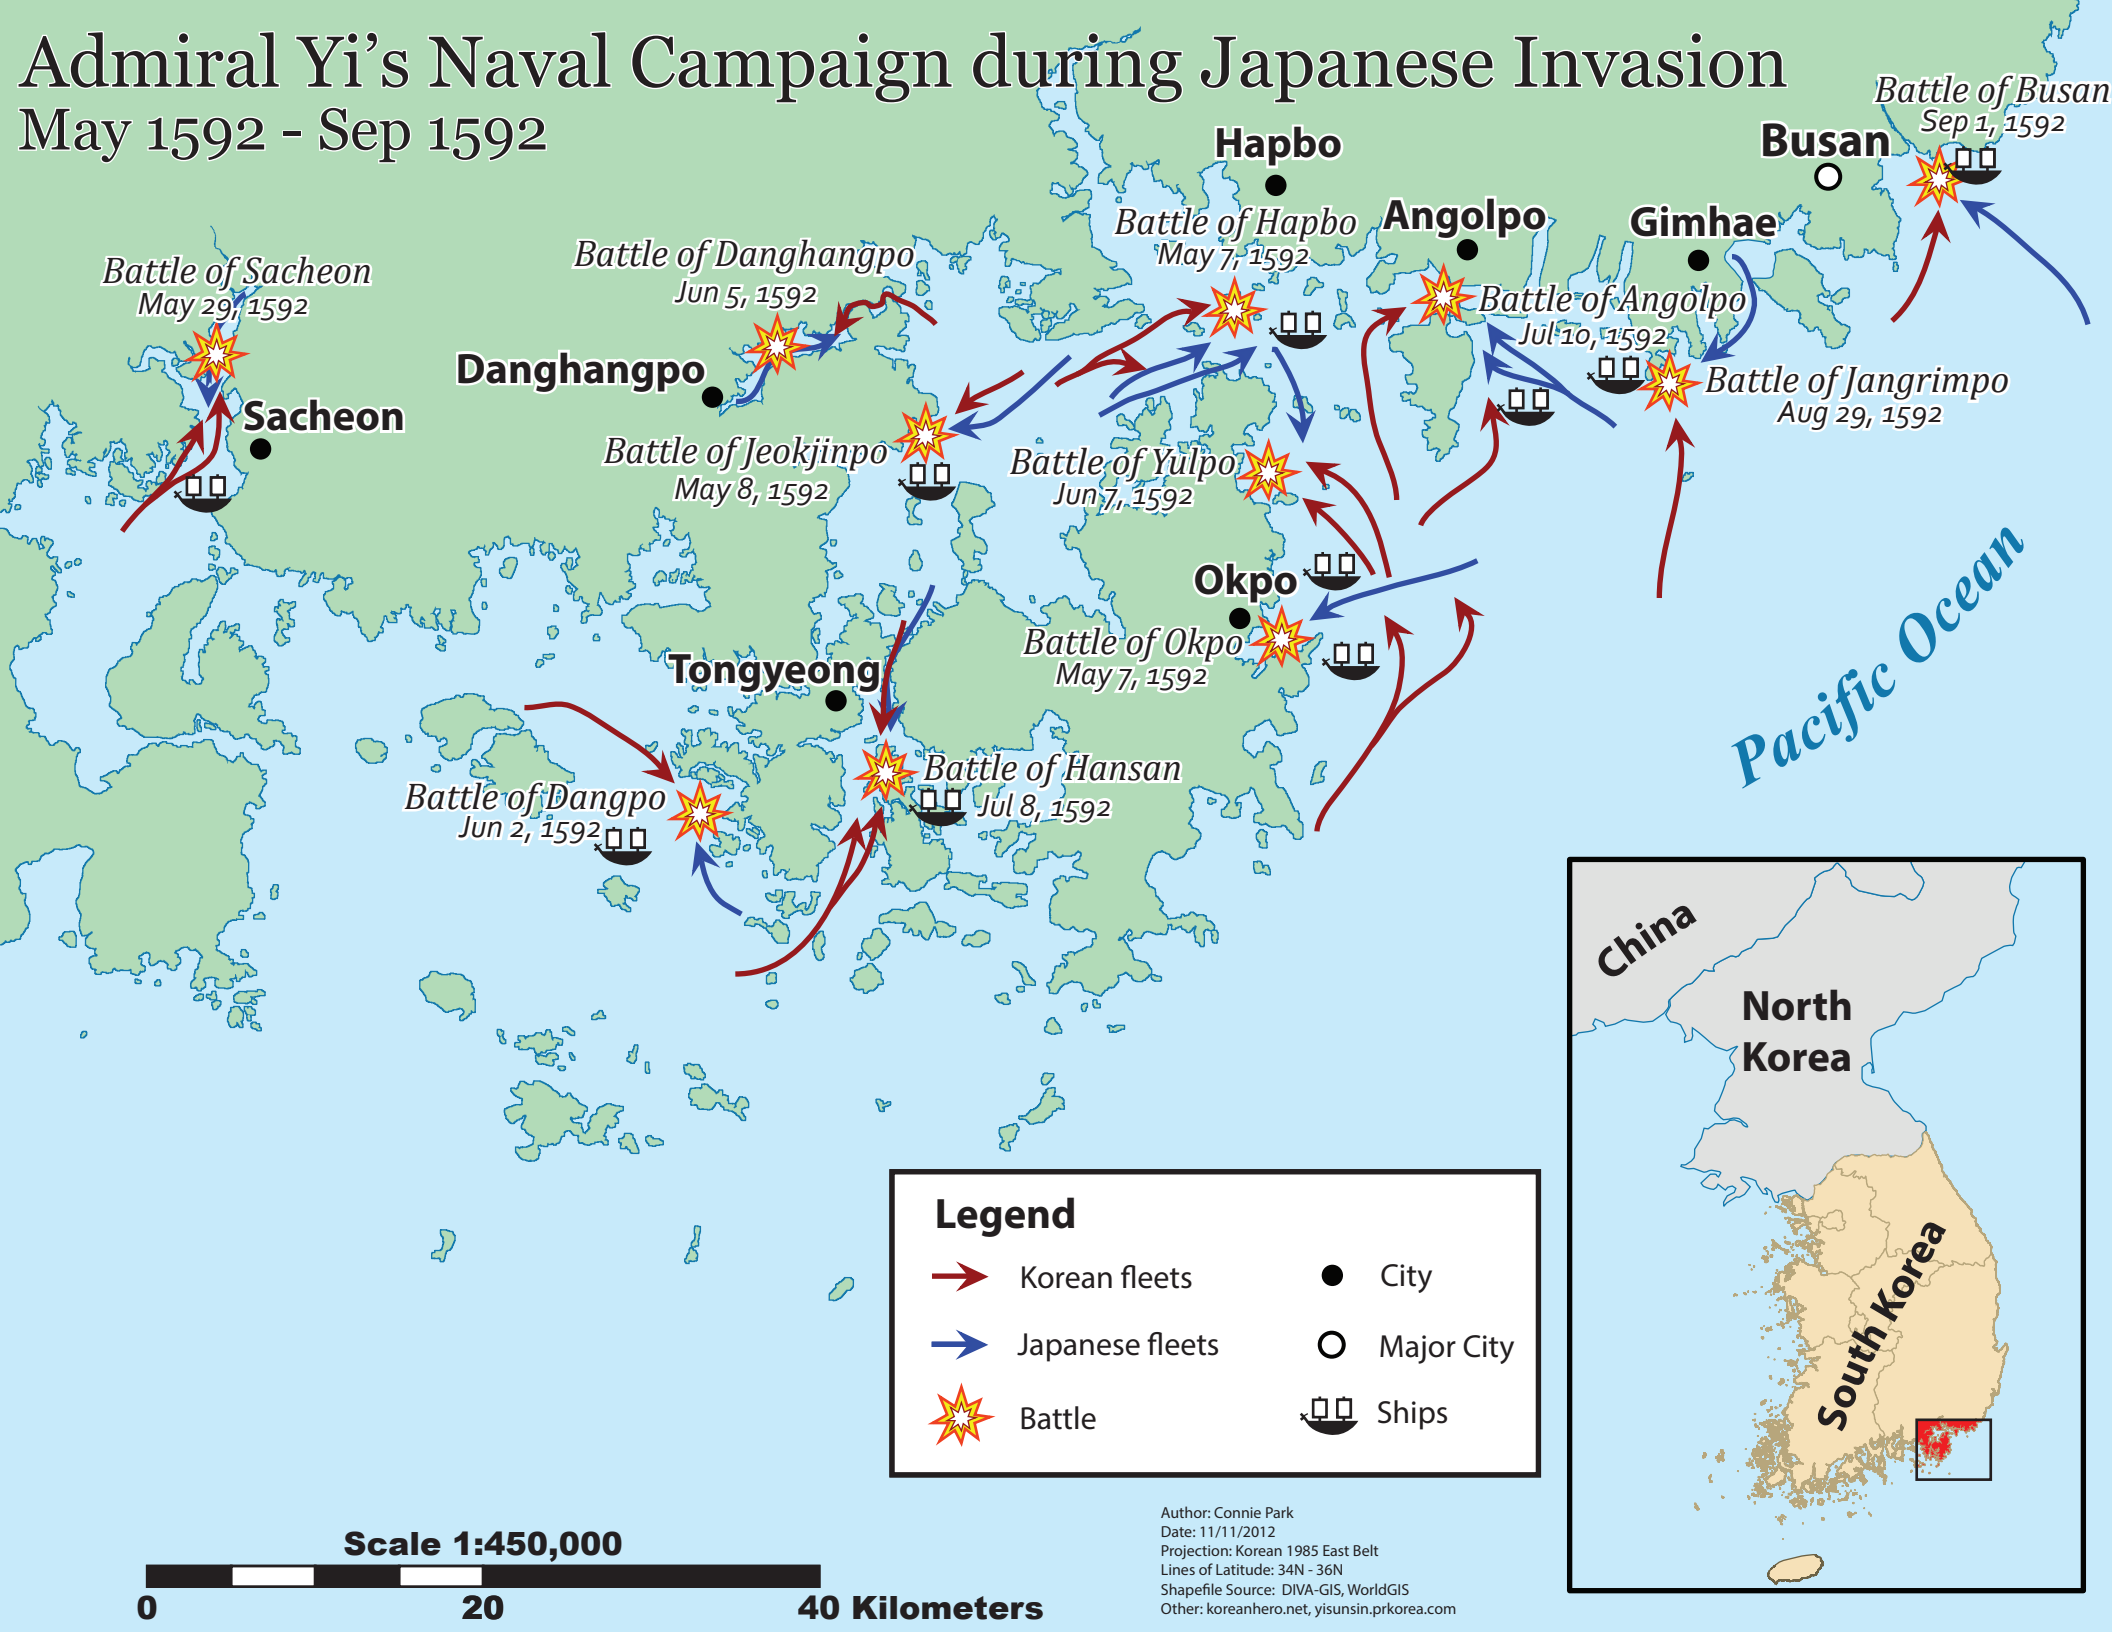

Admiral Yi's Naval Campaign during Japanese Invasion

May 1592 - Sep 1592

Legend

- Korean fleets
- Japanese fleets
- Battle
- City
- Major City
- Ships

Author: Connie Park
 Date: 11/11/2012
 Projection: Korean 1985 East Belt
 Lines of Latitude: 34N - 36N
 Shapefile Source: DIVA-GIS, WorldGIS
 Other: koreanhero.net, yisunsin.prkorea.com