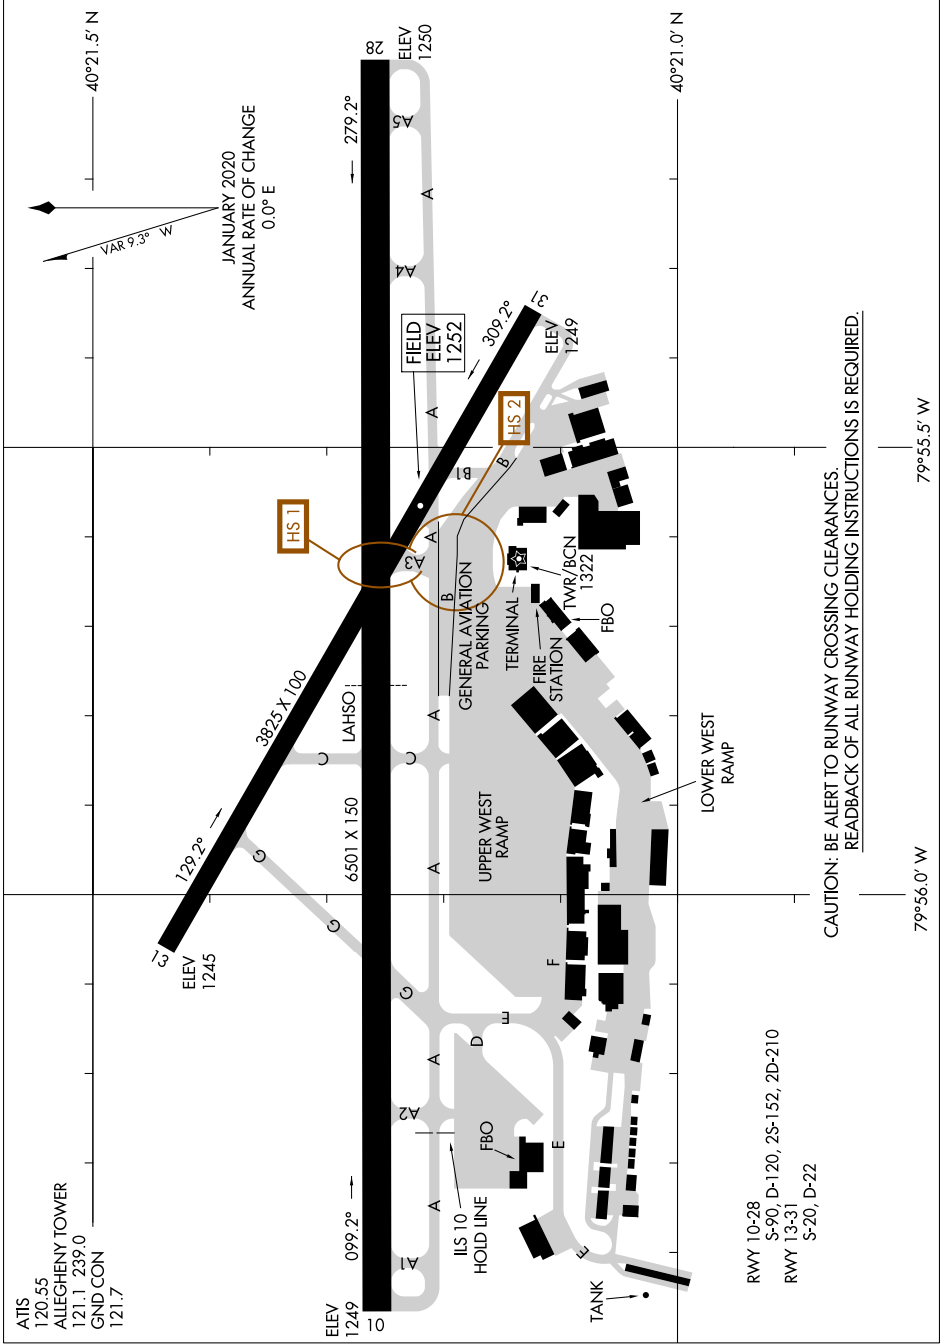

AIRPORT DIAGRAM

AL-326 (FAA)

ALLEGHENY COUNTY (AGC)
PITTSBURGH, PENNSYLVANIA

NE-4, 21 APR 2022 to 19 MAY 2022

AIRPORT DIAGRAM

PITTSBURGH, PENNSYLVANIA
ALLEGHENY COUNTY (AGC)

NE-4, 21 APR 2022 to 19 MAY 2022