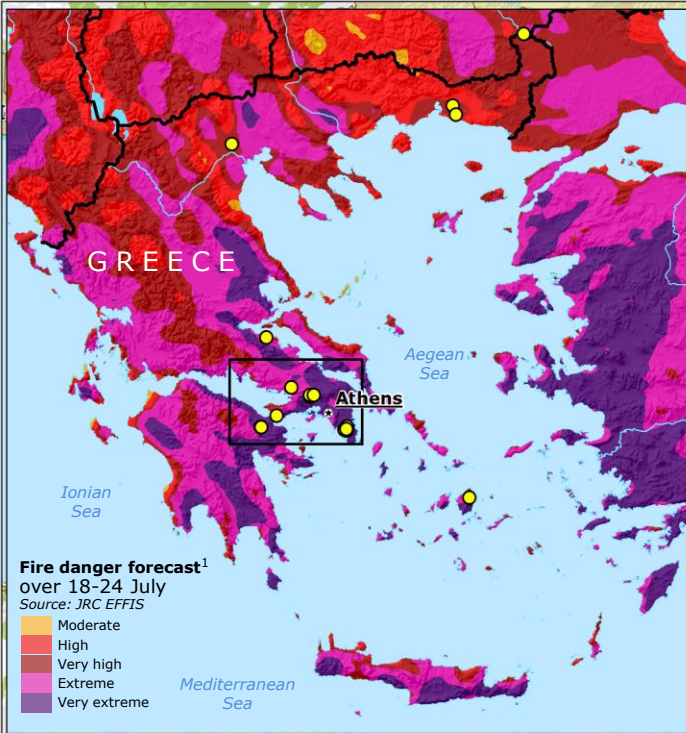

Greece | Wildfires and EU response

KEY FIGURES

Source: National Response #1, #2 as of 18 July

POPULATION IMPACT

- ~ 900 evacuated people from 2 summer camps

NATIONAL RESPONSE

- 328 Vehicles
- 18 helicopters
- 28 Airplanes deployed
- > 800 Firefighters mobilised

3 prepositioned teams are located in Greece:

- Ground forest fighting teams with vehicles (Romania, Malta and Bulgaria)

Copernicus EMS Rapid Mapping (EMSR672, EMSR673, EMSR674) has been activated.

¹Maximum value from the fire danger forecast module by JRC EFFIS. ²Only fires larger than 30 ha are mapped. More info: JRC EFFIS [Rapid Damage Assessment](#).
© European Union, 2023. Map produced by the JRC. The boundaries and the names shown on this map do not imply official endorsement or acceptance by the European Union.