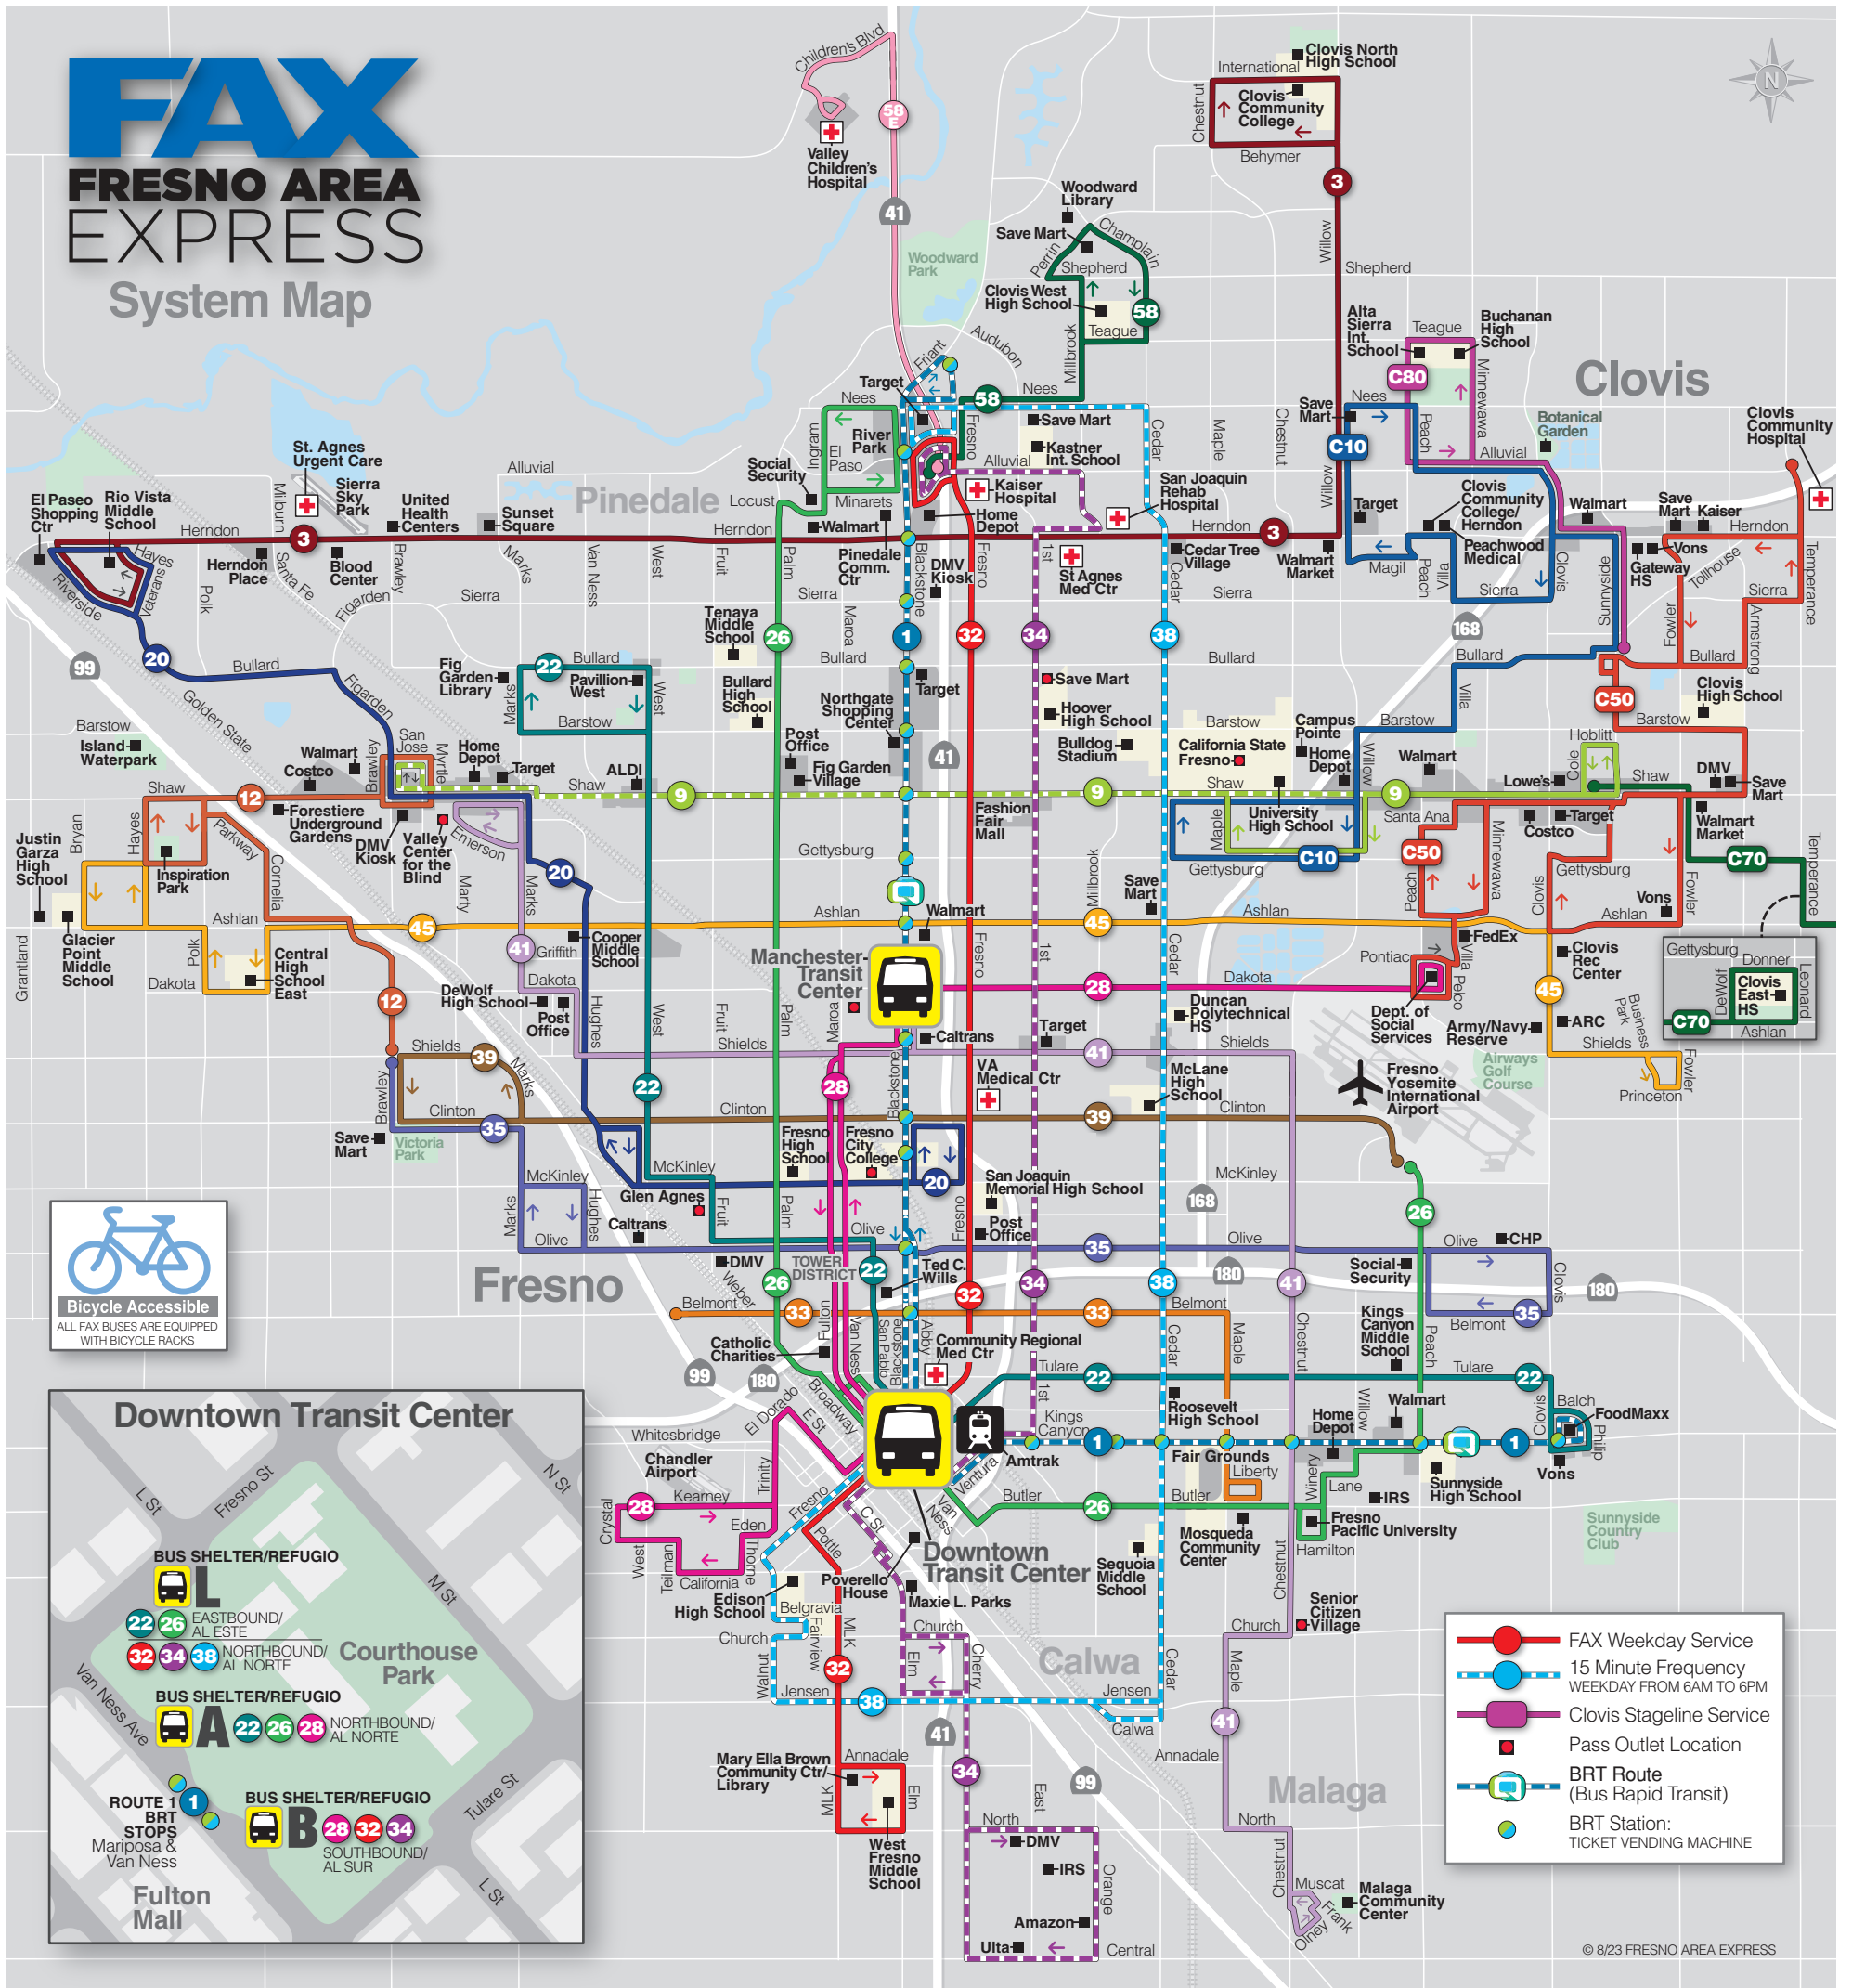

FAX

FRESNO AREA EXPRESS

System Map

Downtown Transit Center

BUS SHELTER/REFUGIO

- 22 26 EASTBOUND/AL ESTE
- 32 34 38 NORTHBOUND/AL NORTE

BUS SHELTER/REFUGIO

- 22 26 28 NORTHBOUND/AL NORTE

ROUTE 1 BRT STOPS
Mariposa & Van Ness

BUS SHELTER/REFUGIO

- B 28 32 34 SOUTHBOUND/AL SUR

Courthouse Park

Fulton Mall

- FAX Weekday Service
- 15 Minute Frequency WEEKDAY FROM 6AM TO 6PM
- Clovis Stageline Service
- Pass Outlet Location
- BRT Route (Bus Rapid Transit)
- BRT Station: TICKET VENDING MACHINE