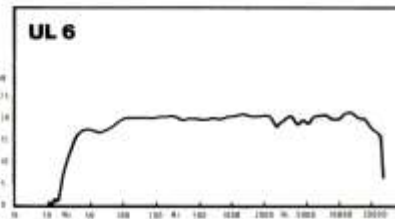

Users data sheet

Dimensions:
35 × 20 × 25 cm
Recommended Amplifier:
15 – 50 watts rms
Overall Frequency Response:
35 Hz – 28 kHz
**Sensitivity Pink Noise Input
to give 90 dB SPL at 1M:**
9.9 watts rms

Dimensions:
56 × 25 × 24 cm
Recommended Amplifier:
10 – 60 watts rms
Overall Frequency Response:
30 Hz – 28 kHz
**Sensitivity Pink Noise Input
to give 90 dB SPL at 1M:**
5.1 watts rms

Dimensions:
51 × 33 × 27 cm
Recommended Amplifier:
10 – 80 watts rms
Overall Frequency Response:
30 Hz – 28 kHz
**Sensitivity Pink Noise Input
to give 90 dB SPL at 1M:**
5.5 watts rms

Dimensions:
81 × 36 × 28 cm
Recommended Amplifier:
10 – 120 watts rms
Overall Frequency Response:
20 Hz – 40 kHz
**Sensitivity Pink Noise Input
to give 90 dB SPL at 1M:**
2.9 watts rms

Dimensions:
61 × 35 × 26 cm
Recommended Amplifier:
10 – 80 watts rms
Overall Frequency Response:
25 Hz – 28 kHz
**Sensitivity Pink Noise Input
to give 90 dB SPL at 1M:**
5.5 watts rms

Dimensions:
76 × 37 × 25 cm
Recommended Amplifier:
10 – 100 watts rms
Overall Frequency Response:
25 Hz – 40 kHz
**Sensitivity Pink Noise Input
to give 90 dB SPL at 1M:**
4.0 watts rms

Dimensions:
100 × 38 × 29 cm
Recommended Amplifier:
10 – 160 watts rms
Overall Frequency Response:
18 Hz – 40 kHz
**Sensitivity Pink Noise Input
to give 90 dB SPL at 1M:**
4.8 watts rms

Dimensions:
29 × 41 × 22 cm
Recommended Amplifier:
20 – 80 watts rms
Overall Frequency Response:
35 Hz – 28 kHz
**Sensitivity Pink Noise Input
to give 90 dB SPL at 1M:**
13.0 watts rms