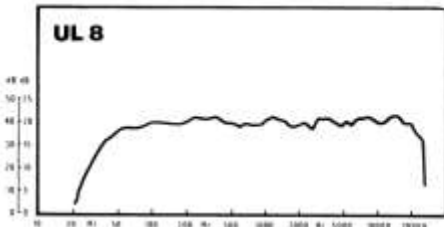

Users data sheet

Dimensions:
35 × 20 × 25 cm
Recommended Amplifier:
15 – 50 watts rms
Overall Frequency Response:
35 Hz – 28 kHz
**Sensitivity Pink Noise Input
to give 90 dB SPL at 1M:**
9.9 watts rms

Dimensions:
56 × 25 × 24 cm
Recommended Amplifier:
10 – 60 watts rms
Overall Frequency Response:
30 Hz – 28 kHz
**Sensitivity Pink Noise Input
to give 90 dB SPL at 1M:**
5.1 watts rms

Dimensions:
51 × 33 × 27 cm
Recommended Amplifier:
10 – 80 watts rms
Overall Frequency Response:
30 Hz – 28 kHz
**Sensitivity Pink Noise Input
to give 90 dB SPL at 1M:**
5.5 watts rms

Dimensions:
81 × 36 × 28 cm
Recommended Amplifier:
10 – 120 watts rms
Overall Frequency Response:
20 Hz – 40 kHz
**Sensitivity Pink Noise Input
to give 90 dB SPL at 1M:**
2.9 watts rms

Dimensions:
61 × 35 × 26 cm
Recommended Amplifier:
10 – 80 watts rms
Overall Frequency Response:
25 Hz – 28 kHz
**Sensitivity Pink Noise Input
to give 90 dB SPL at 1M:**
5.5 watts rms

Dimensions:
76 × 37 × 25 cm
Recommended Amplifier:
10 – 100 watts rms
Overall Frequency Response:
25 Hz – 40 kHz
**Sensitivity Pink Noise Input
to give 90 dB SPL at 1M:**
4.0 watts rms

Dimensions:
100 × 38 × 29 cm
Recommended Amplifier:
10 – 160 watts rms
Overall Frequency Response:
18 Hz – 40 kHz
**Sensitivity Pink Noise Input
to give 90 dB SPL at 1M:**
4.8 watts rms

Dimensions:
29 × 41 × 22 cm
Recommended Amplifier:
20 – 80 watts rms
Overall Frequency Response:
35 Hz – 28 kHz
**Sensitivity Pink Noise Input
to give 90 dB SPL at 1M:**
13.0 watts rms