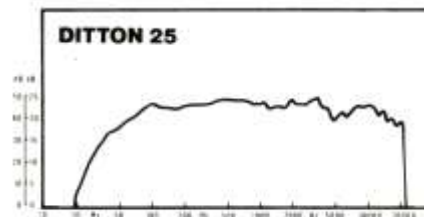

Users data sheet

Dimensions:
35 × 20 × 25 cm
Recommended Amplifier:
15 – 50 watts rms
Overall Frequency Response:
35 Hz – 28 kHz
**Sensitivity Pink Noise Input
to give 90 dB SPL at 1M:**
9.9 watts rms

Dimensions:
56 × 25 × 24 cm
Recommended Amplifier:
10 – 60 watts rms
Overall Frequency Response:
30 Hz – 28 kHz
**Sensitivity Pink Noise Input
to give 90 dB SPL at 1M:**
5.1 watts rms

Dimensions:
51 × 33 × 27 cm
Recommended Amplifier:
10 – 80 watts rms
Overall Frequency Response:
30 Hz – 28 kHz
**Sensitivity Pink Noise Input
to give 90 dB SPL at 1M:**
5.5 watts rms

Dimensions:
81 × 36 × 28 cm
Recommended Amplifier:
10 – 120 watts rms
Overall Frequency Response:
20 Hz – 40 kHz
**Sensitivity Pink Noise Input
to give 90 dB SPL at 1M:**
2.9 watts rms