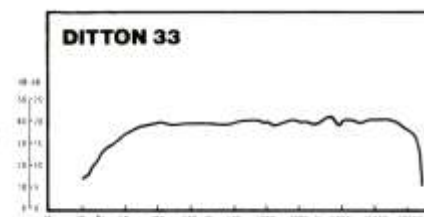

Users data sheet

Dimensions:
35 × 20 × 25 cm
Recommended Amplifier:
15 – 50 watts rms
Overall Frequency Response:
35 Hz – 28 kHz
**Sensitivity Pink Noise Input
to give 90 dB SPL at 1M:**
9.9 watts rms

Dimensions:
56 × 25 × 24 cm
Recommended Amplifier:
10 – 60 watts rms
Overall Frequency Response:
30 Hz – 28 kHz
**Sensitivity Pink Noise Input
to give 90 dB SPL at 1M:**
5.1 watts rms

Dimensions:
51 × 33 × 27 cm
Recommended Amplifier:
10 – 80 watts rms
Overall Frequency Response:
30 Hz – 28 kHz
**Sensitivity Pink Noise Input
to give 90 dB SPL at 1M:**
5.5 watts rms

Dimensions:
81 × 36 × 28 cm
Recommended Amplifier:
10 – 120 watts rms
Overall Frequency Response:
20 Hz – 40 kHz
**Sensitivity Pink Noise Input
to give 90 dB SPL at 1M:**
2.9 watts rms

Dimensions:
61 × 35 × 26 cm
Recommended Amplifier:
10 – 80 watts rms
Overall Frequency Response:
25 Hz – 28 kHz
**Sensitivity Pink Noise Input
to give 90 dB SPL at 1M:**
5.5 watts rms

Dimensions:
76 × 37 × 25 cm
Recommended Amplifier:
10 – 100 watts rms
Overall Frequency Response:
25 Hz – 40 kHz
**Sensitivity Pink Noise Input
to give 90 dB SPL at 1M:**
4.0 watts rms