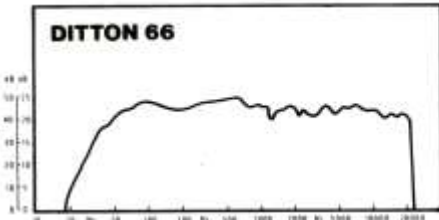

Users data sheet

Dimensions:
35 × 20 × 25 cm
Recommended Amplifier:
15 – 50 watts rms
Overall Frequency Response:
35 Hz – 28 kHz
**Sensitivity Pink Noise Input
to give 90 dB SPL at 1M:**
9.9 watts rms

Dimensions:
56 × 25 × 24 cm
Recommended Amplifier:
10 – 60 watts rms
Overall Frequency Response:
30 Hz – 28 kHz
**Sensitivity Pink Noise Input
to give 90 dB SPL at 1M:**
5.1 watts rms

Dimensions:
51 × 33 × 27 cm
Recommended Amplifier:
10 – 80 watts rms
Overall Frequency Response:
30 Hz – 28 kHz
**Sensitivity Pink Noise Input
to give 90 dB SPL at 1M:**
5.5 watts rms

Dimensions:
81 × 36 × 28 cm
Recommended Amplifier:
10 – 120 watts rms
Overall Frequency Response:
20 Hz – 40 kHz
**Sensitivity Pink Noise Input
to give 90 dB SPL at 1M:**
2.9 watts rms

Dimensions:
61 × 35 × 26 cm
Recommended Amplifier:
10 – 80 watts rms
Overall Frequency Response:
25 Hz – 28 kHz
**Sensitivity Pink Noise Input
to give 90 dB SPL at 1M:**
5.5 watts rms

Dimensions:
76 × 37 × 25 cm
Recommended Amplifier:
10 – 100 watts rms
Overall Frequency Response:
25 Hz – 40 kHz
**Sensitivity Pink Noise Input
to give 90 dB SPL at 1M:**
4.0 watts rms