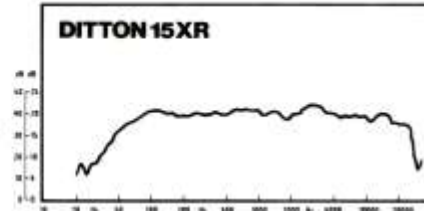

Users data sheet

Dimensions:
35 × 20 × 25 cm
Recommended Amplifier:
15 – 50 watts rms
Overall Frequency Response:
35 Hz – 28 kHz
**Sensitivity Pink Noise Input
to give 90 dB SPL at 1M:**
9.9 watts rms

Dimensions:
56 × 25 × 24 cm
Recommended Amplifier:
10 – 60 watts rms
Overall Frequency Response:
30 Hz – 28 kHz
**Sensitivity Pink Noise Input
to give 90 dB SPL at 1M:**
5.1 watts rms

Dimensions:
51 × 33 × 27 cm
Recommended Amplifier:
10 – 80 watts rms
Overall Frequency Response:
30 Hz – 28 kHz
**Sensitivity Pink Noise Input
to give 90 dB SPL at 1M:**
5.5 watts rms

Dimensions:
81 × 36 × 28 cm
Recommended Amplifier:
10 – 120 watts rms
Overall Frequency Response:
20 Hz – 40 kHz
**Sensitivity Pink Noise Input
to give 90 dB SPL at 1M:**
2.9 watts rms

Dimensions:
61 × 35 × 26 cm
Recommended Amplifier:
10 – 80 watts rms
Overall Frequency Response:
25 Hz – 28 kHz
**Sensitivity Pink Noise Input
to give 90 dB SPL at 1M:**
5.5 watts rms

Dimensions:
76 × 37 × 25 cm
Recommended Amplifier:
10 – 100 watts rms
Overall Frequency Response:
25 Hz – 40 kHz
**Sensitivity Pink Noise Input
to give 90 dB SPL at 1M:**
4.0 watts rms