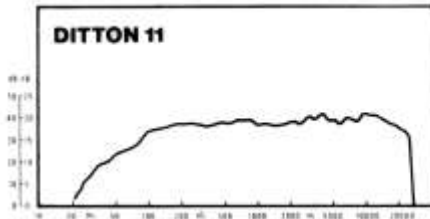

Users data sheet

Dimensions:
35 × 20 × 25 cm
Recommended Amplifier:
15 – 50 watts rms
Overall Frequency Response:
35 Hz – 28 kHz
**Sensitivity Pink Noise Input
to give 90 dB SPL at 1M:**
9.9 watts rms

Dimensions:
56 × 25 × 24 cm
Recommended Amplifier:
10 – 60 watts rms
Overall Frequency Response:
30 Hz – 28 kHz
**Sensitivity Pink Noise Input
to give 90 dB SPL at 1M:**
5.1 watts rms

Dimensions:
51 × 33 × 27 cm
Recommended Amplifier:
10 – 80 watts rms
Overall Frequency Response:
30 Hz – 28 kHz
**Sensitivity Pink Noise Input
to give 90 dB SPL at 1M:**
5.5 watts rms

Dimensions:
81 × 36 × 28 cm
Recommended Amplifier:
10 – 120 watts rms
Overall Frequency Response:
20 Hz – 40 kHz
**Sensitivity Pink Noise Input
to give 90 dB SPL at 1M:**
2.9 watts rms

Dimensions:
61 × 35 × 26 cm
Recommended Amplifier:
10 – 80 watts rms
Overall Frequency Response:
25 Hz – 28 kHz
**Sensitivity Pink Noise Input
to give 90 dB SPL at 1M:**
5.5 watts rms

Dimensions:
76 × 37 × 25 cm
Recommended Amplifier:
10 – 100 watts rms
Overall Frequency Response:
25 Hz – 40 kHz
**Sensitivity Pink Noise Input
to give 90 dB SPL at 1M:**
4.0 watts rms