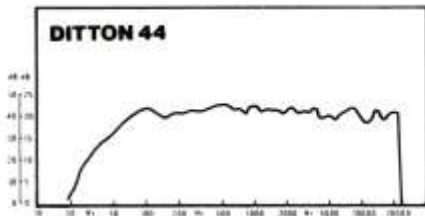

Users data sheet

Dimensions:
35 × 20 × 25 cm
Recommended Amplifier:
15 – 50 watts rms
Overall Frequency Response:
35 Hz – 28 kHz
**Sensitivity Pink Noise Input
to give 90 dB SPL at 1M:**
9.9 watts rms

Dimensions:
56 × 25 × 24 cm
Recommended Amplifier:
10 – 60 watts rms
Overall Frequency Response:
30 Hz – 28 kHz
**Sensitivity Pink Noise Input
to give 90 dB SPL at 1M:**
5.1 watts rms

Dimensions:
51 × 33 × 27 cm
Recommended Amplifier:
10 – 80 watts rms
Overall Frequency Response:
30 Hz – 28 kHz
**Sensitivity Pink Noise Input
to give 90 dB SPL at 1M:**
5.5 watts rms

Dimensions:
81 × 36 × 28 cm
Recommended Amplifier:
10 – 120 watts rms
Overall Frequency Response:
20 Hz – 40 kHz
**Sensitivity Pink Noise Input
to give 90 dB SPL at 1M:**
2.9 watts rms

Dimensions:
61 × 35 × 26 cm
Recommended Amplifier:
10 – 80 watts rms
Overall Frequency Response:
25 Hz – 28 kHz
**Sensitivity Pink Noise Input
to give 90 dB SPL at 1M:**
5.5 watts rms

Dimensions:
76 × 37 × 25 cm
Recommended Amplifier:
10 – 100 watts rms
Overall Frequency Response:
25 Hz – 40 kHz
**Sensitivity Pink Noise Input
to give 90 dB SPL at 1M:**
4.0 watts rms