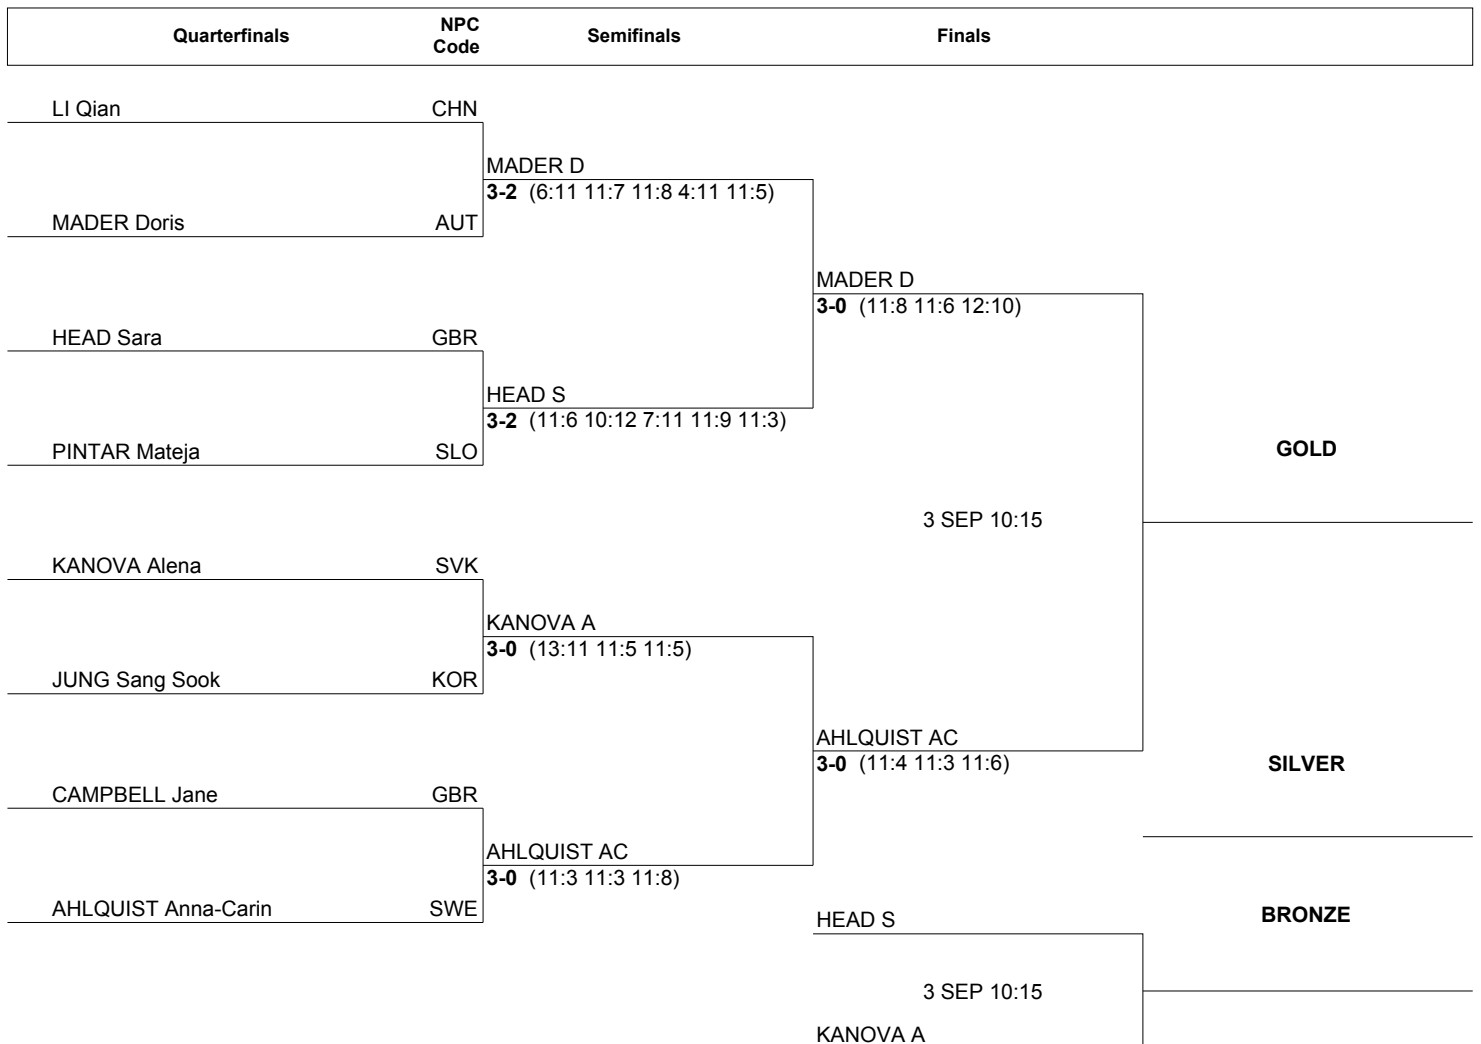

Draw

QUALIFIED FROM GROUPS				
Group	Rk	Name	NPC	Match Points
A	1	KANOVA Alena	SVK	4
B	1	PINTAR Mateja	SLO	4
C	1	JUNG Sang Sook	KOR	4
D	1	HEAD Sara	GBR	4
E	1	CAMPBELL Jane	GBR	4
F	1	MADER Doris	AUT	4

DIRECT ENTRIES		
Seed	Name	NPC
1	LI Qian	CHN
2	AHLQUIST Anna-Carin	SWE

LEGEND	
Rk	Rank