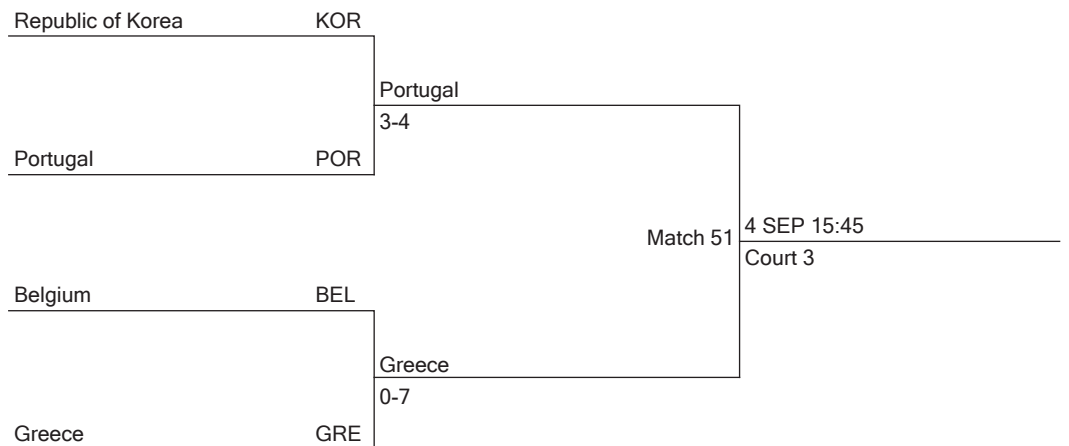

Competition Draw

As of TUE 4 SEP 2012

| QUALIFIED FROM POOLS | | | | | | | | | |
|----------------------|------|-------------------|-----|---------|-----|------|--------|------|------|
| Pos | Pool | Name | NPC | Matches | | | Points | | |
| | | | | Play | Won | Lost | For | Agst | Diff |
| 1 | A | Republic of Korea | KOR | 3 | 2 | 1 | 21 | 7 | 14 |
| 2 | A | Greece | GRE | 3 | 2 | 1 | 8 | 13 | -5 |
| 1 | B | Belgium | BEL | 3 | 3 | 0 | 22 | 4 | 18 |
| 2 | B | Portugal | POR | 3 | 2 | 1 | 14 | 4 | 10 |

Semifinals

Gold Match

Bronze Match

LEGEND

Agst – Against

Diff – Difference

Rnk – Rank