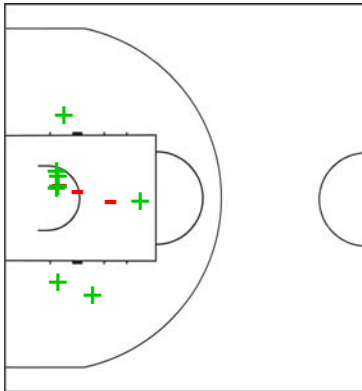

Shot Chart

Game 73

AUS 44 vs 58 GER

(10:14, 9:12, 9:8, 16:24)

Scoring by 5 min intervals:

	Q1		Q2		Q3		Q4	
AUS	4	10	16	19	23	28	38	44
GER	4	14	20	26	30	34	46	58

GER - Germany

4 ADERMANN Mareike