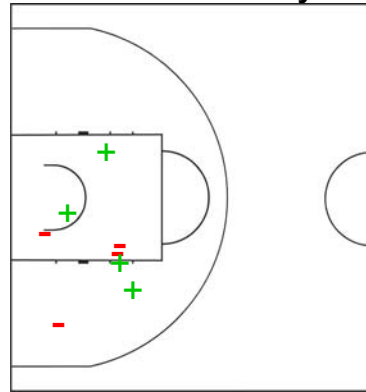

12 CHAPLIN Shelley

LEGEND

+ Shot Made   - Shot Missed