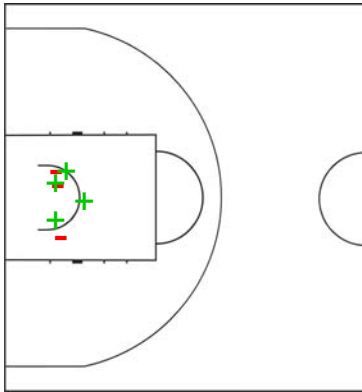

7 MUELLER Edina