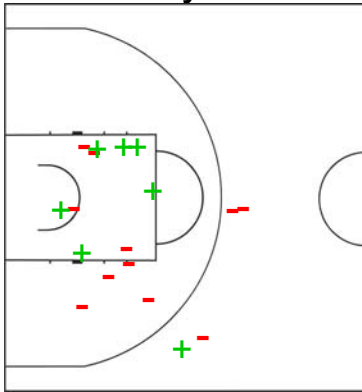

11 GAUCI Kylie