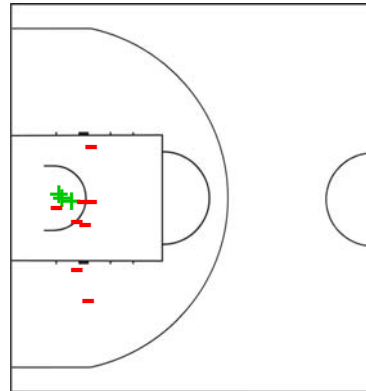

5 CRISPIN Cobi