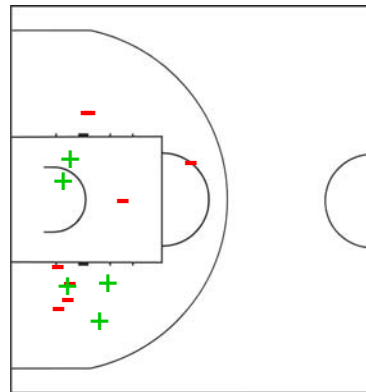

14 MOHNEN Marina

LEGEND

+ Shot Made   - Shot Missed