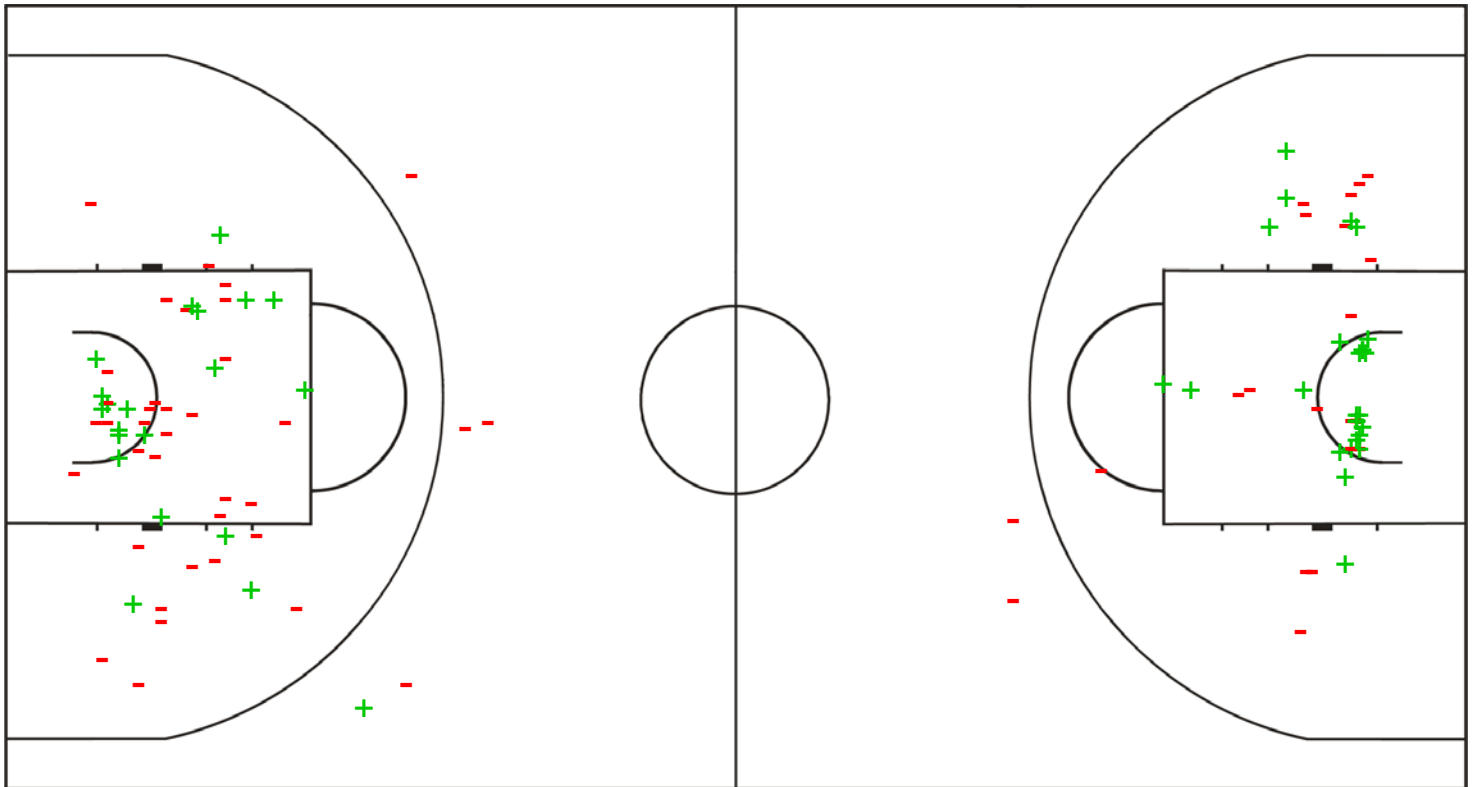

Shot Chart

Game 73

AUS 44 vs 58 GER

(10:14, 9:12, 9:8, 16:24)

Scoring by 5 min intervals:

	Q1		Q2		Q3		Q4	
AUS	4	10	16	19	23	28	38	44
GER	4	14	20	26	30	34	46	58

AUS - Australia

GER - Germany

LEGEND

+ Shot Made - Shot Missed

Shot Chart

Game 73

AUS 44 vs 58 GER

(10:14, 9:12, 9:8, 16:24)

Scoring by 5 min intervals:

	Q1		Q2		Q3		Q4	
AUS	4	10	16	19	23	28	38	44
GER	4	14	20	26	30	34	46	58