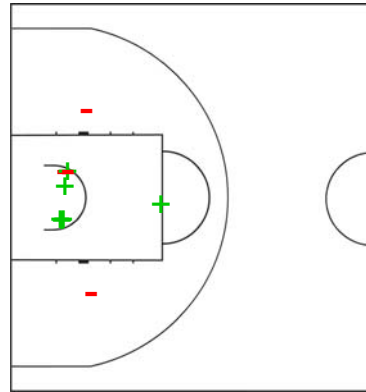

8 ZEYEN Annika