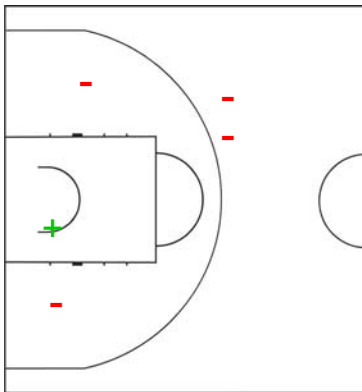

10 SCHUENEMANN Gesche