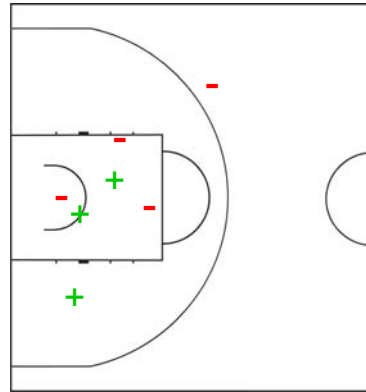

10 NOTT Clare