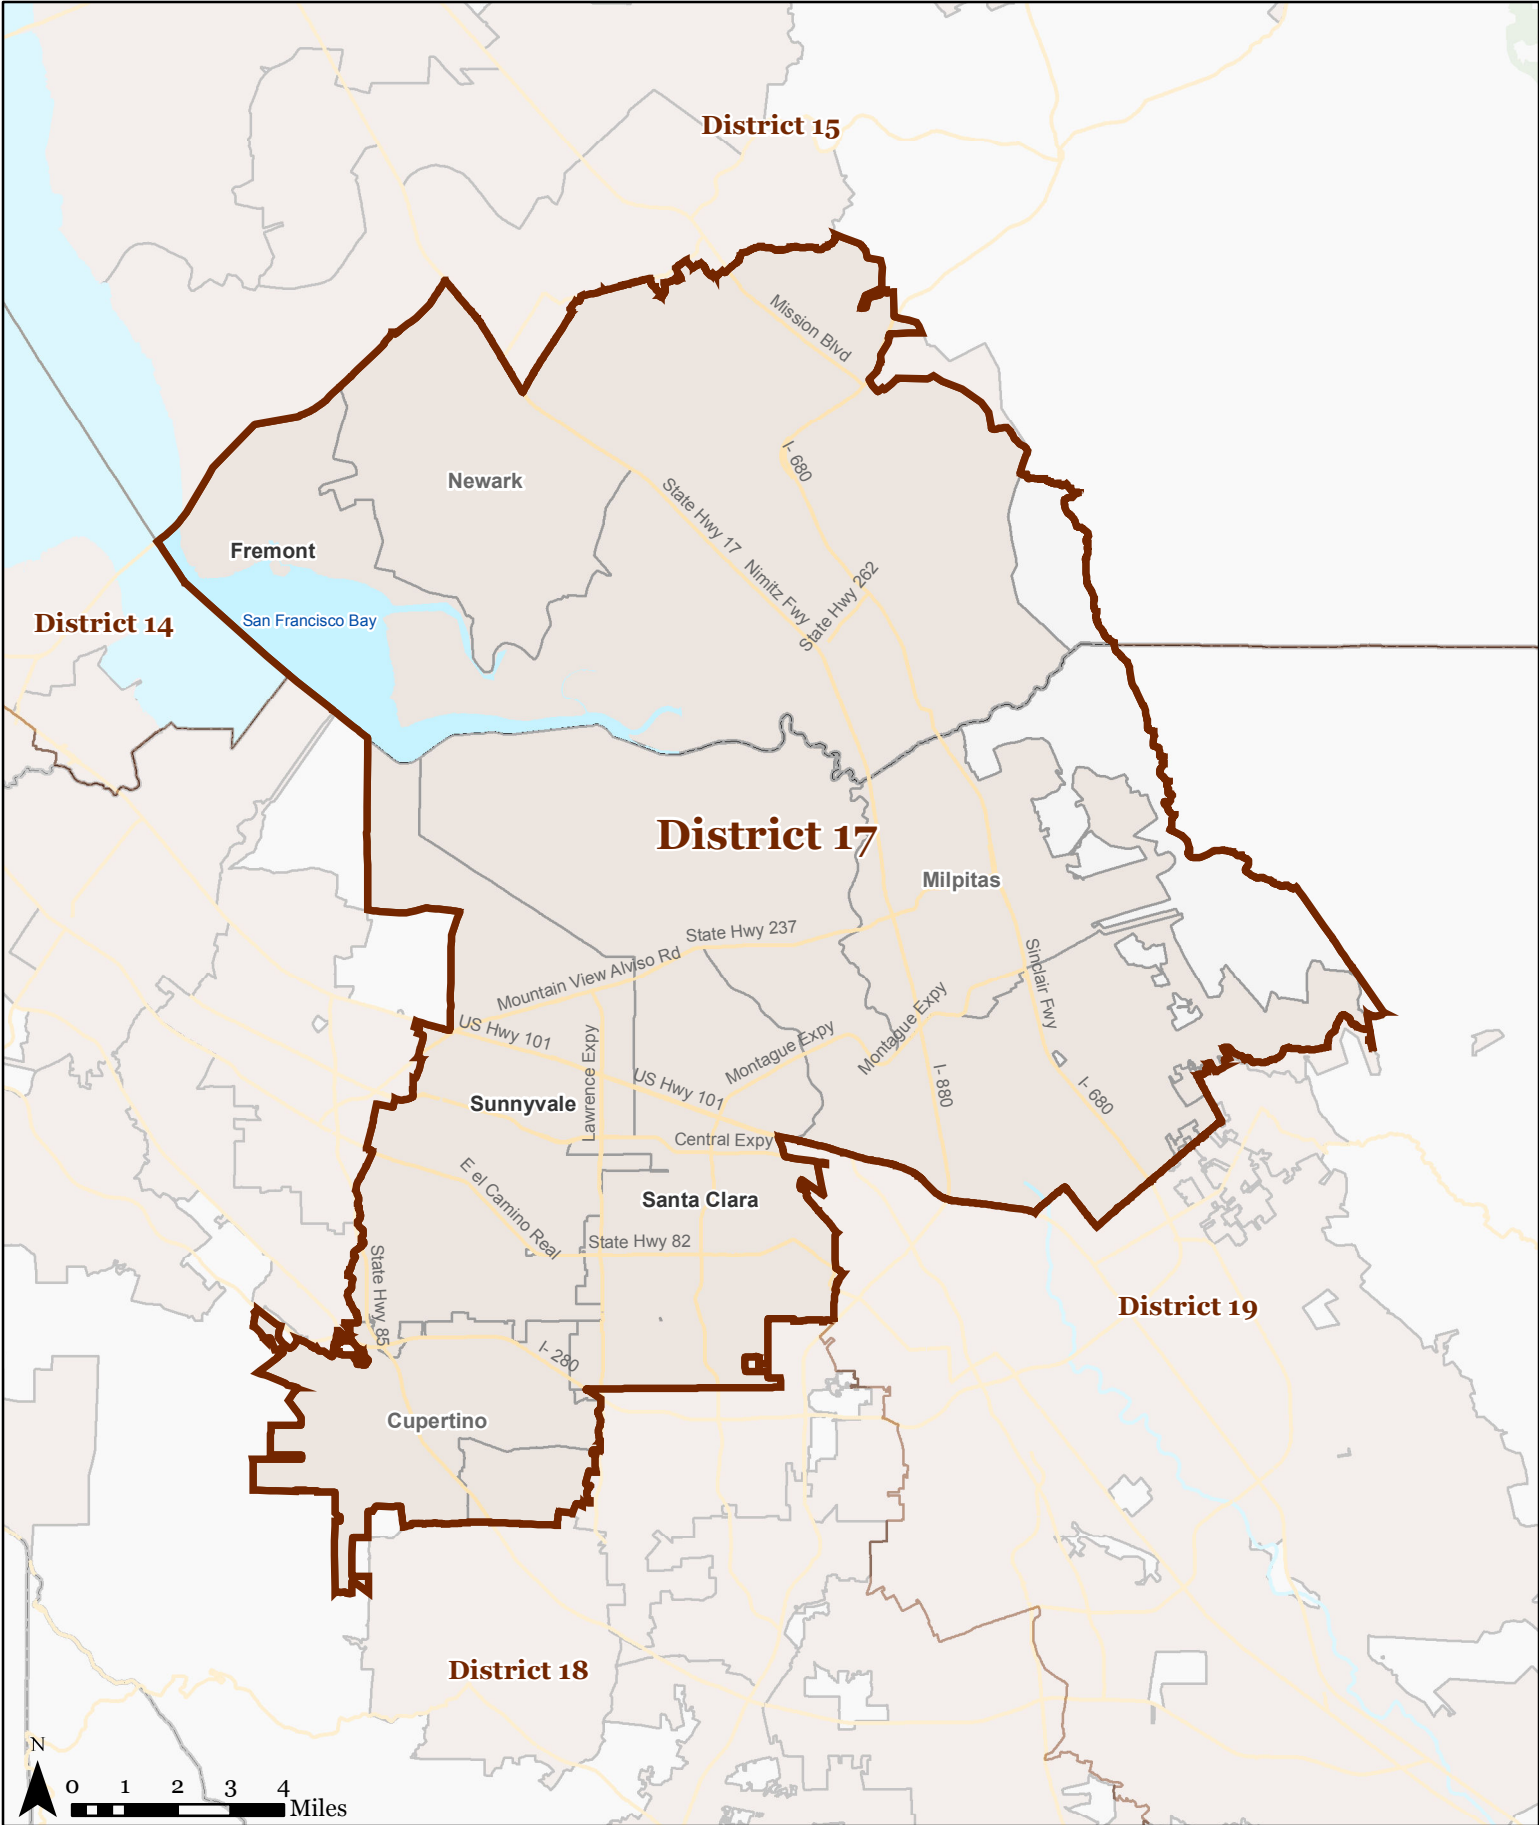

California State Congressional District 17

Map created by Healthy City, a project of the Advancement Project, August 2011. Created from CRC Certified Map: crc_20110815_congress_certified_statewide.zip. SHA-1: 1893c0695a42454a202f5b1ef433abff6b491db9. Basemap from US Census Bureau TIGER/Line Shapefiles.