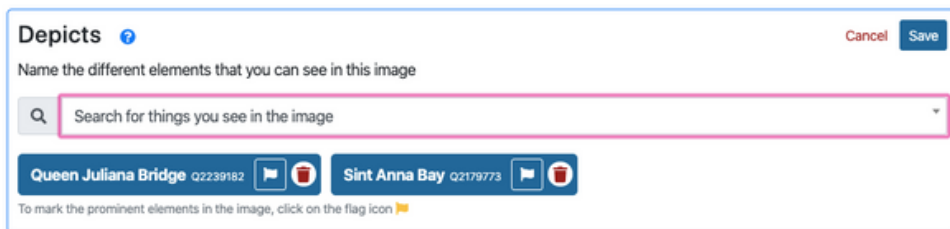

ISA Tool

ISA tool is a mobile-first tool for adding structured data to images on Wikimedia.

It enriches the database with valuable information and metadata for better accessibility and searchability.

Anyone who wants to contribute to Wikimedia Commons can benefit from using the ISA tool.

The tool works in conjunction with Wikimedia Commons to add valuable information to images.

ISA tool allows for detailed descriptions, captions, and tags to accurately represent and make images easily discoverable.

The ISA tool encourages users to start contributing to Wikimedia Commons.

Screenshot of the ISA Tool for the Wiki goes Caribbean campaign 02