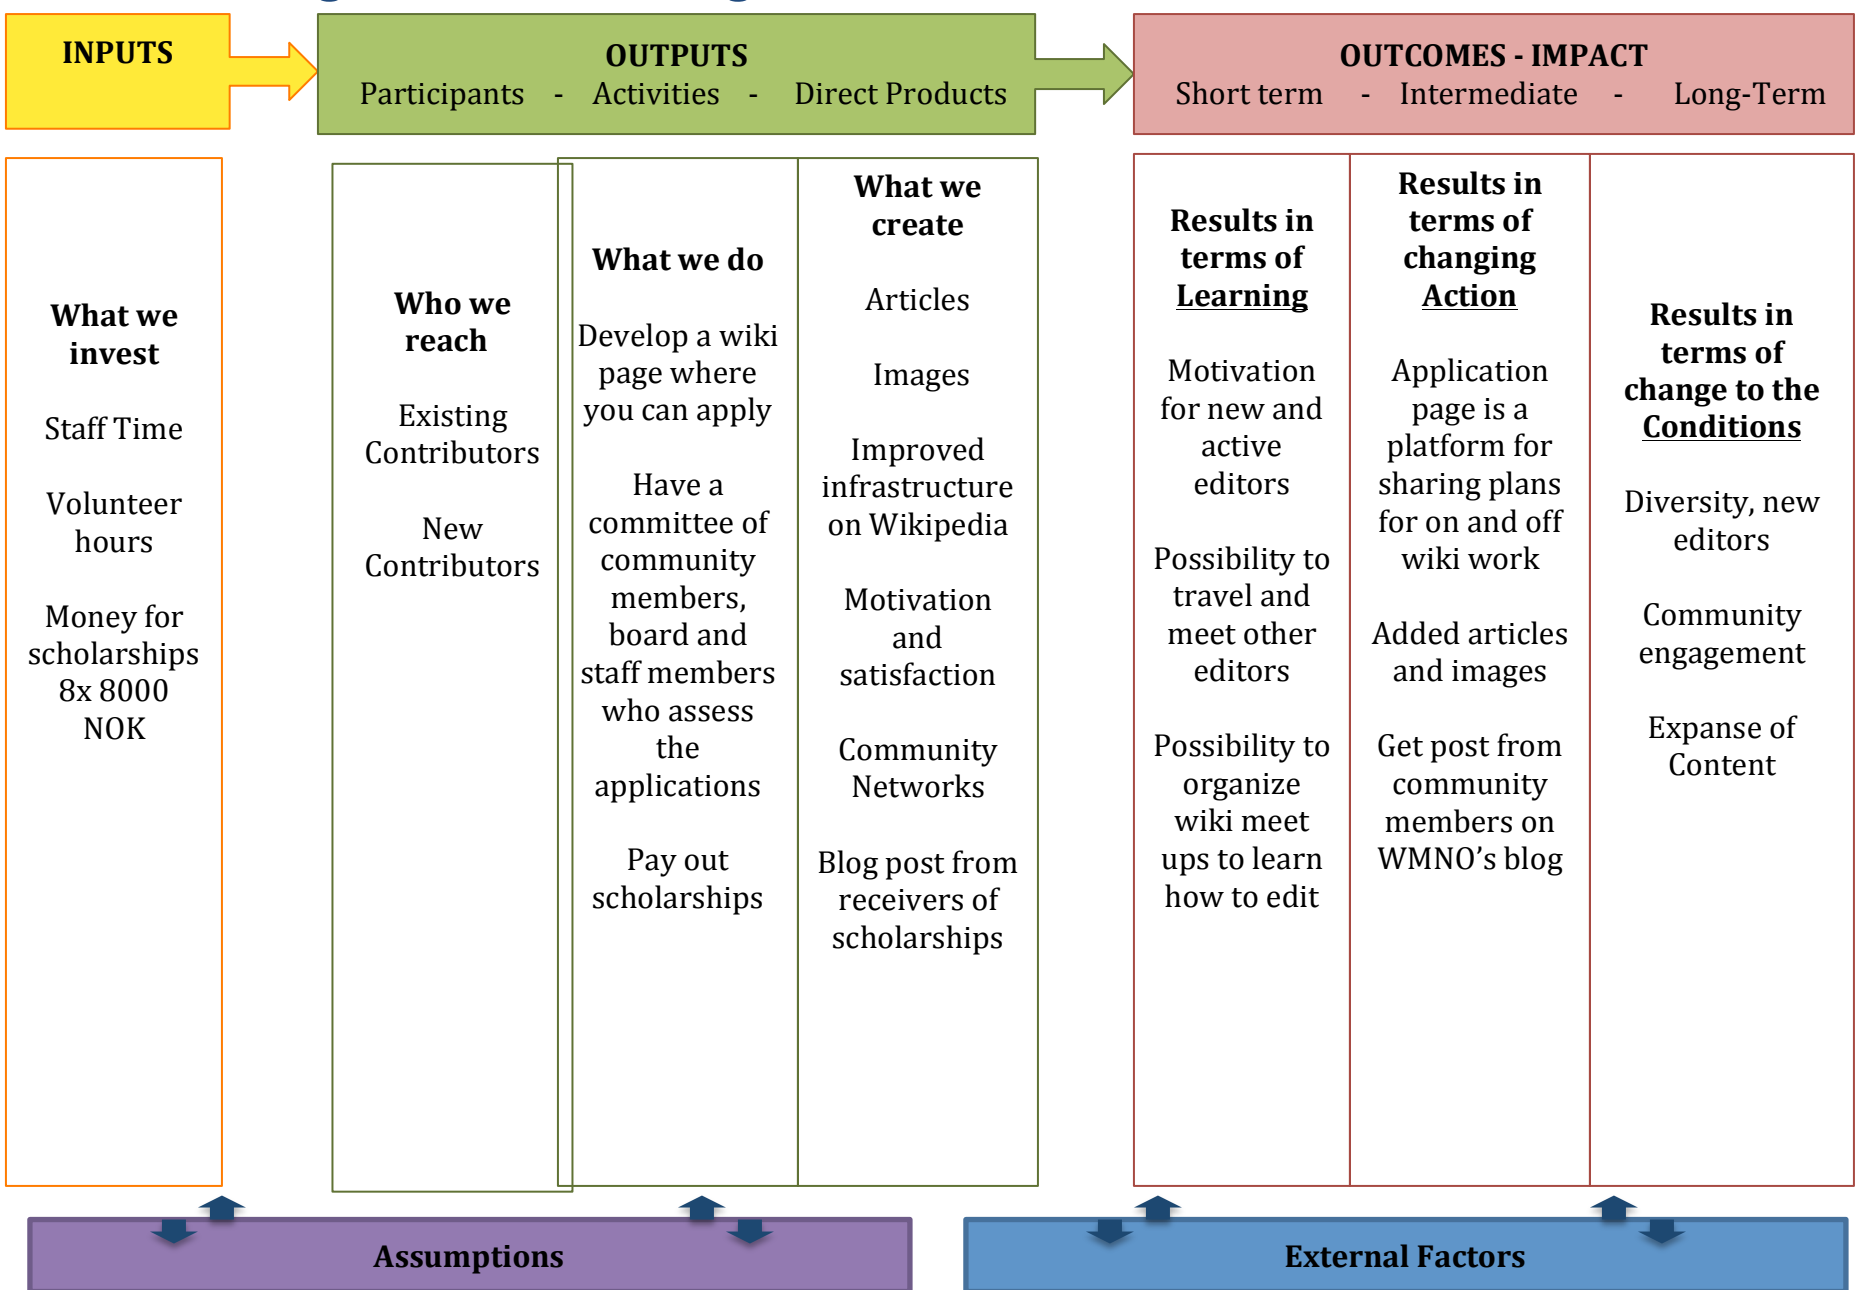

Program Action – Logic Model

Situation

Wiki scholarships is one way Wikimedia Norge can support volunteers in their work and reach out and get to know more community members. It is one way of bridging the gap between organization and community.

<https://no.wikimedia.org/wiki/Wikistipend>

Priorities
Support active and new editors in their work on Wikimedia projects

Evaluation
Identification – Design – Implementation – Completion/Follow-up