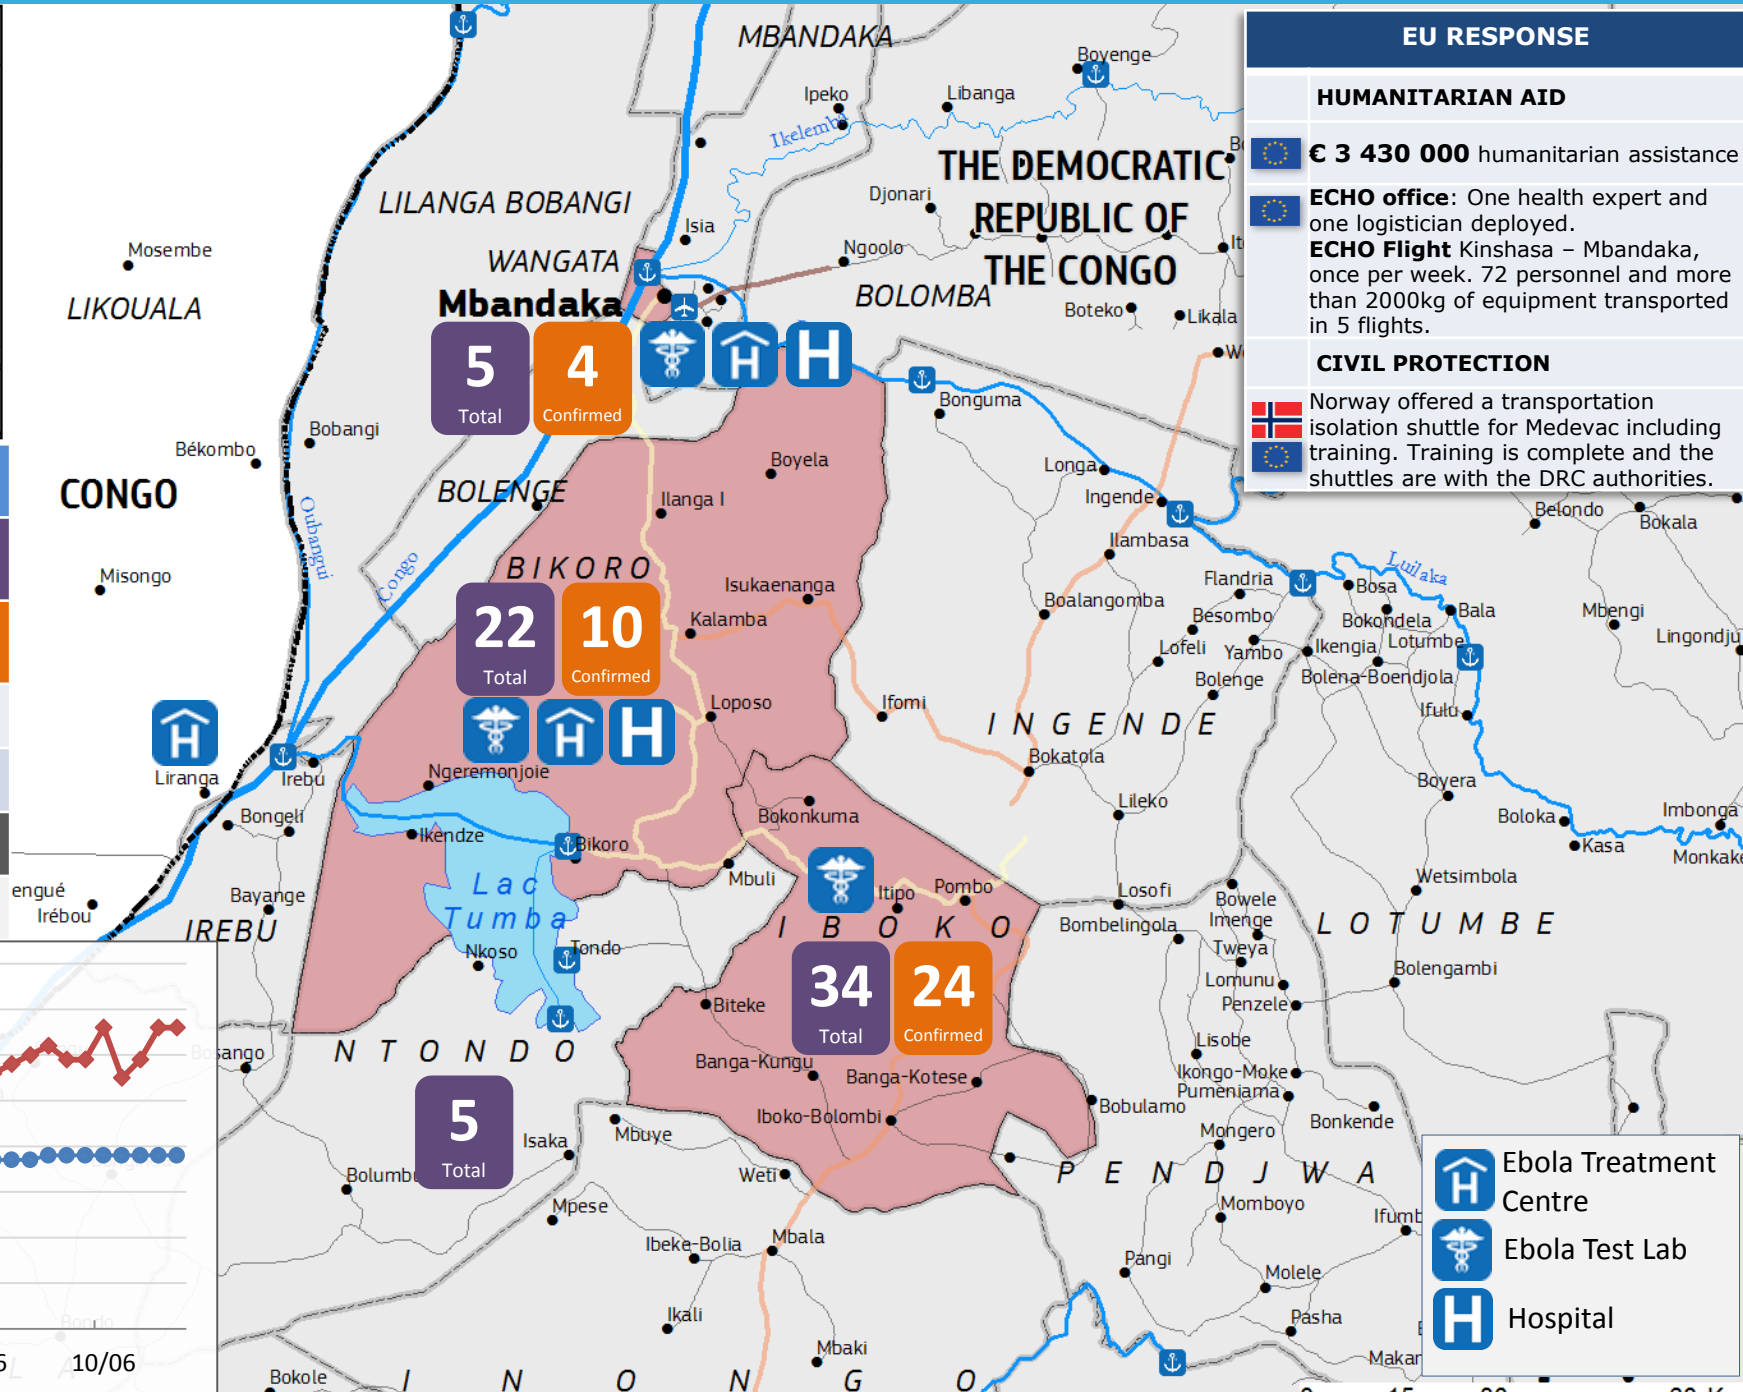

DRC Cases (as of 14 June)

Total Cases	66
Confirmed	38
Probable	14
Suspected	14
Deaths (out of total)	28
Contacts	541

EU RESPONSE

HUMANITARIAN AID

- € 3 430 000 humanitarian assistance
- ECHO office:** One health expert and one logistician deployed.
- ECHO Flight** Kinshasa – Mbandaka, once per week. 72 personnel and more than 2000kg of equipment transported in 5 flights.

CIVIL PROTECTION

- Norway offered a transportation isolation shuttle for Medevac including training. Training is complete and the shuttles are with the DRC authorities.

- Ebola Treatment Centre
- Ebola Test Lab
- Hospital