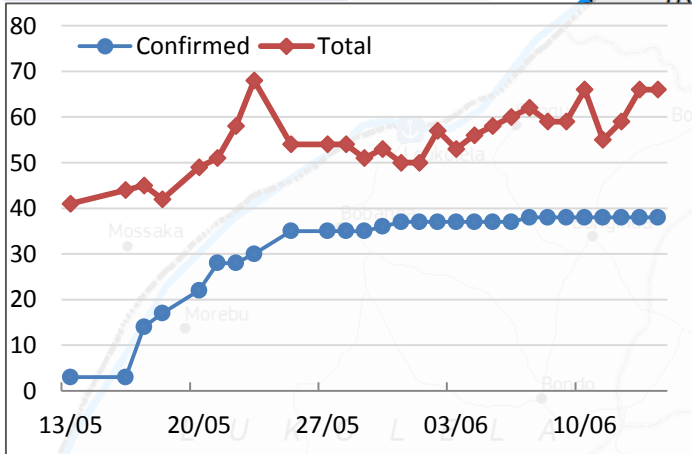

DRC Cases (as of 14 June)

Total Cases	66
Confirmed	38
Probable	14
Suspected	14
Deaths (out of total)	28
Contacts	541

EU RESPONSE

HUMANITARIAN AID

- € 3 430 000 humanitarian assistance
- ECHO office:** One health expert and one logistician deployed.
- ECHO Flight** Kinshasa – Mbandaka, once per week. 72 personnel and more than 2000kg of equipment transported in 5 flights.