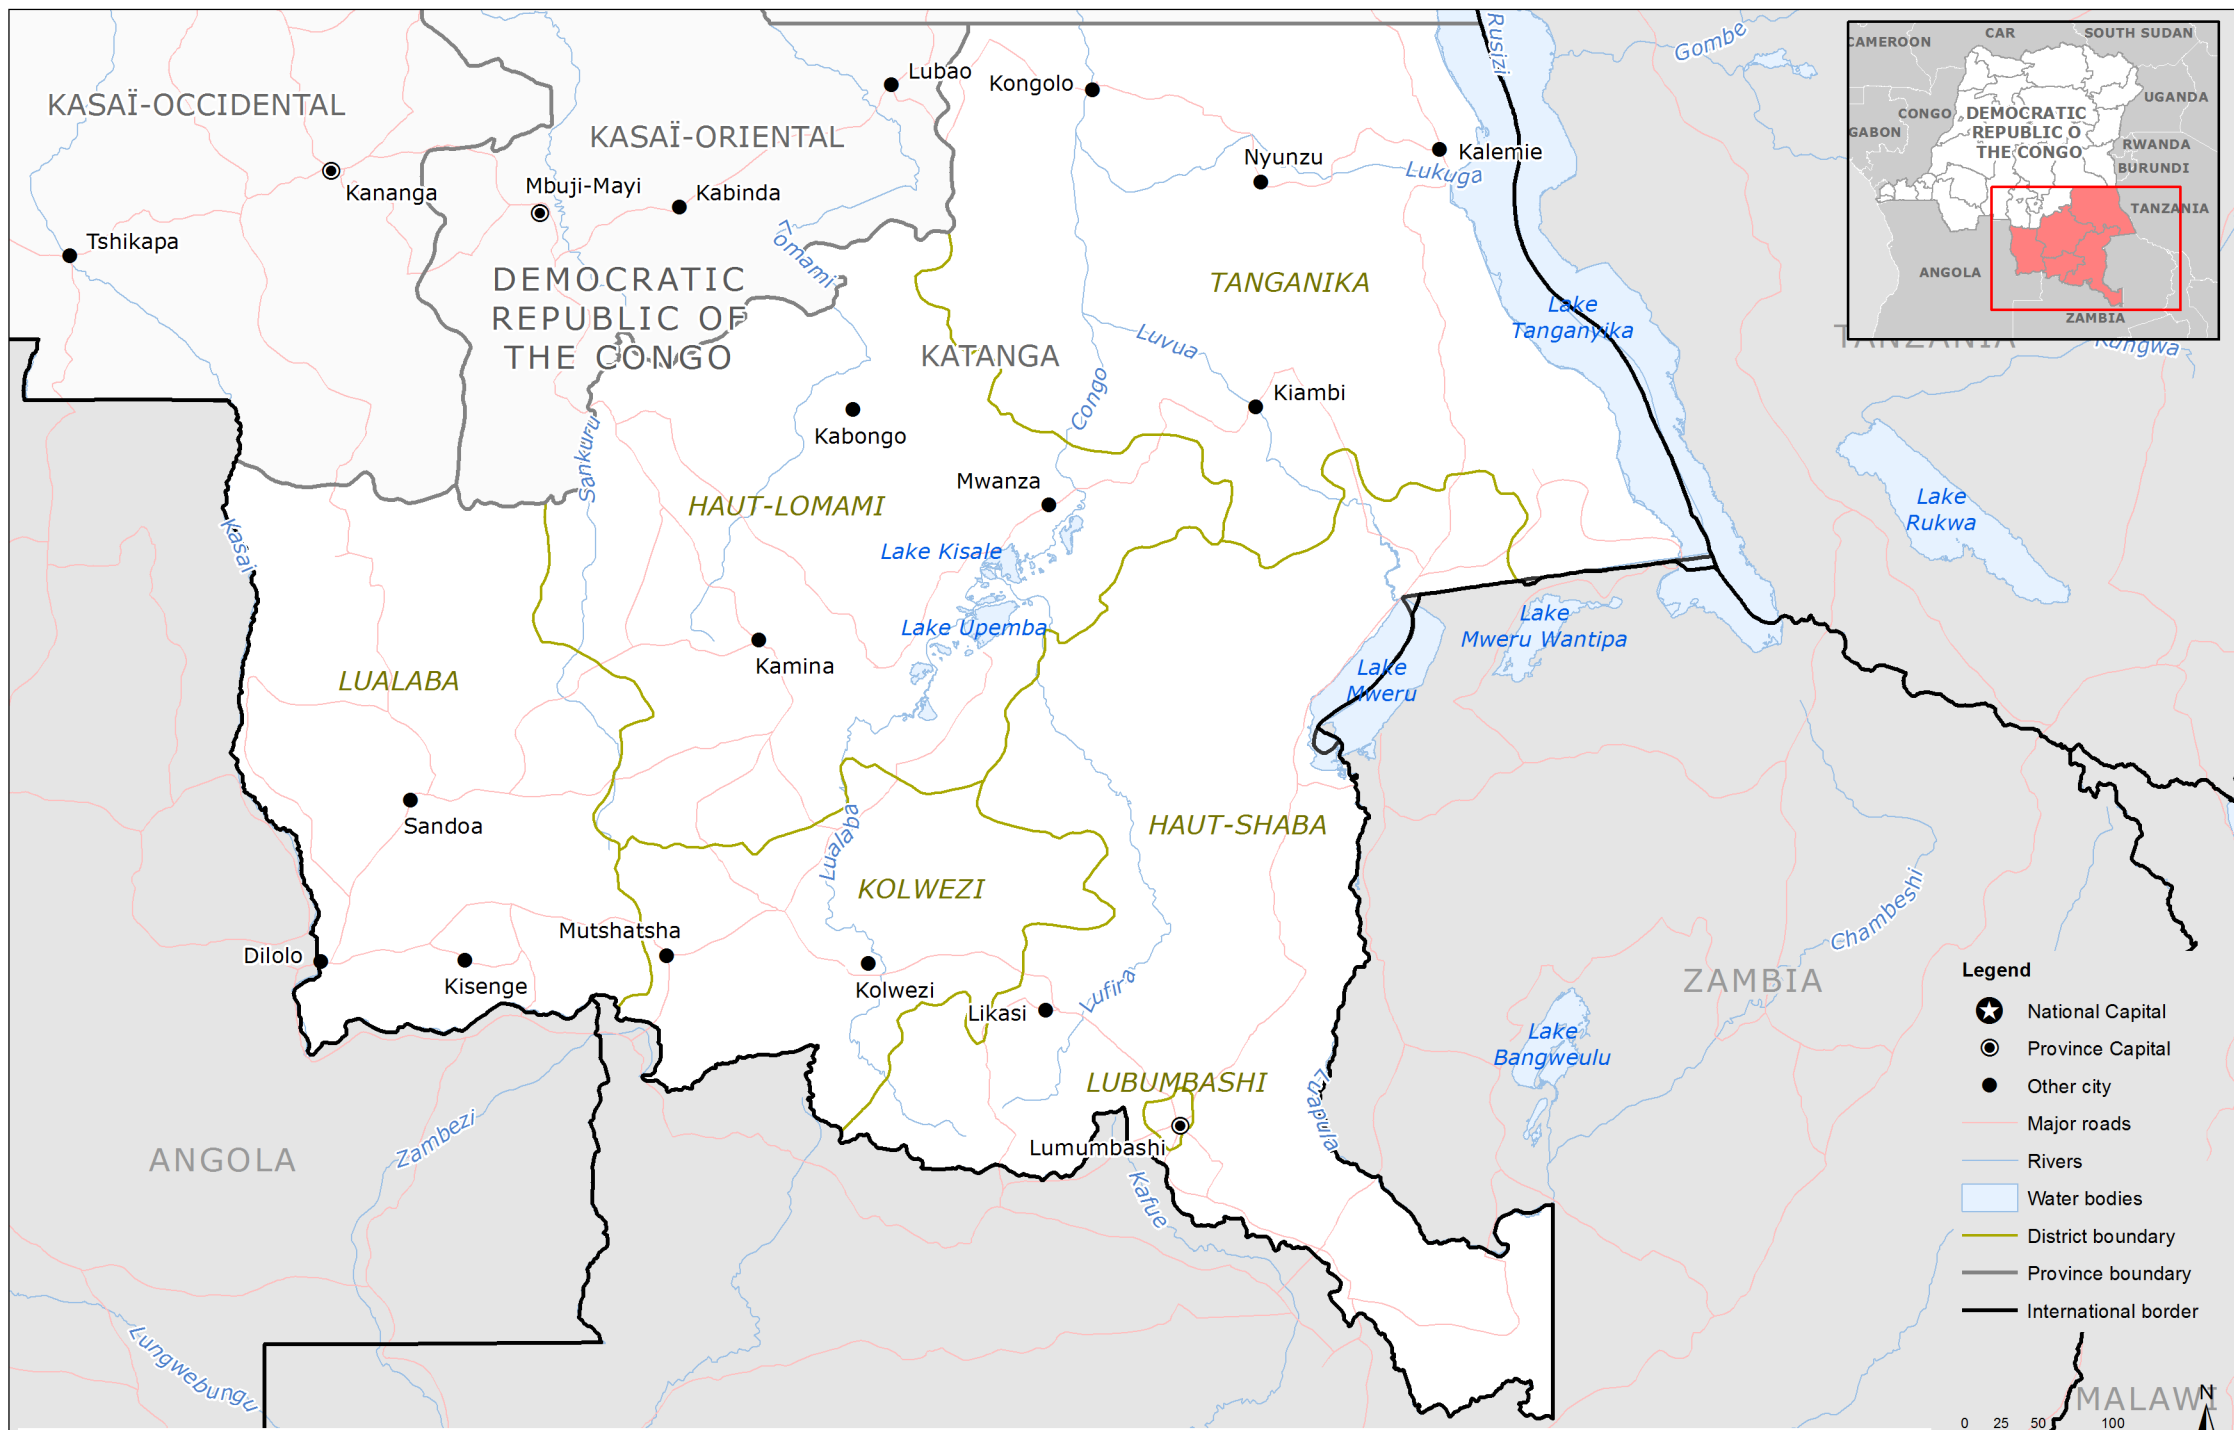

Democratic Republic of Congo - Katanga Base Map

- Legend**
- ★ National Capital
 - ⊙ Province Capital
 - Other city
 - Major roads
 - Rivers
 - ▭ Water bodies
 - District boundary
 - Province boundary
 - International border