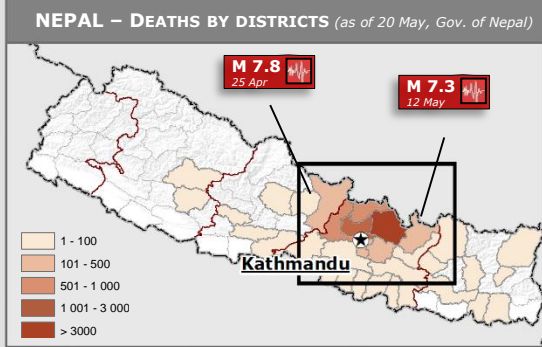

Emergency Response Coordination Centre (ERCC) – ECHO Daily Map | 25/04/2016

ECHO response to the Nepal earthquake – 1 year later

European Commission | Humanitarian Aid and Civil Protection

NEPAL – Situation

As of 20 October, Gov. Of Nepal

- 9 000 dead
- > 22 000 injured
- > 600 000 houses destroyed
- 290 000 houses damaged

- 13 Countries delivered assistance via the EU Civil Protection Mechanism
- Operations in Kathmandu Valley:**
- IT Damage Assessment Team
 - DE Water Purification
 - FR Water Purification
 - DK Support Team
 - PL Search and Rescue
 - NL Search and Rescue
 - UK Search and Rescue
 - NO Search and Rescue
 - SE Support Team