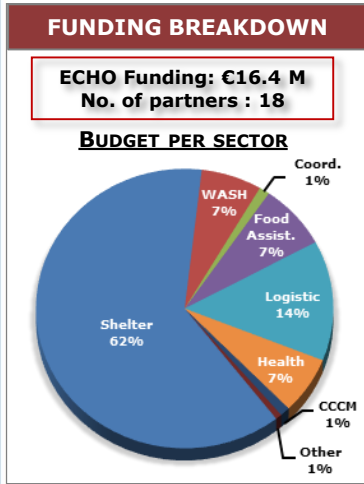

Emergency Response Coordination Centre (ERCC) – ECHO Daily Map | 25/04/2016

ECHO response to the Nepal earthquake – 1 year later

European Commission | Humanitarian Aid and Civil Protection

NEPAL – Situation

As of 20 October, Gov. Of Nepal

- 9 000 dead
- > 22 000 injured
- > 600 000 houses destroyed
- 290 000 houses damaged

- 13 Countries delivered assistance via the EU Civil Protection Mechanism
- Operations in Kathmandu Valley:**
- IT Damage Assessment Team
 - DE Water Purification
 - FR Water Purification
 - DK Support Team
 - PL Search and Rescue
 - NL Search and Rescue
 - UK Search and Rescue
 - NO Search and Rescue
 - SE Support Team