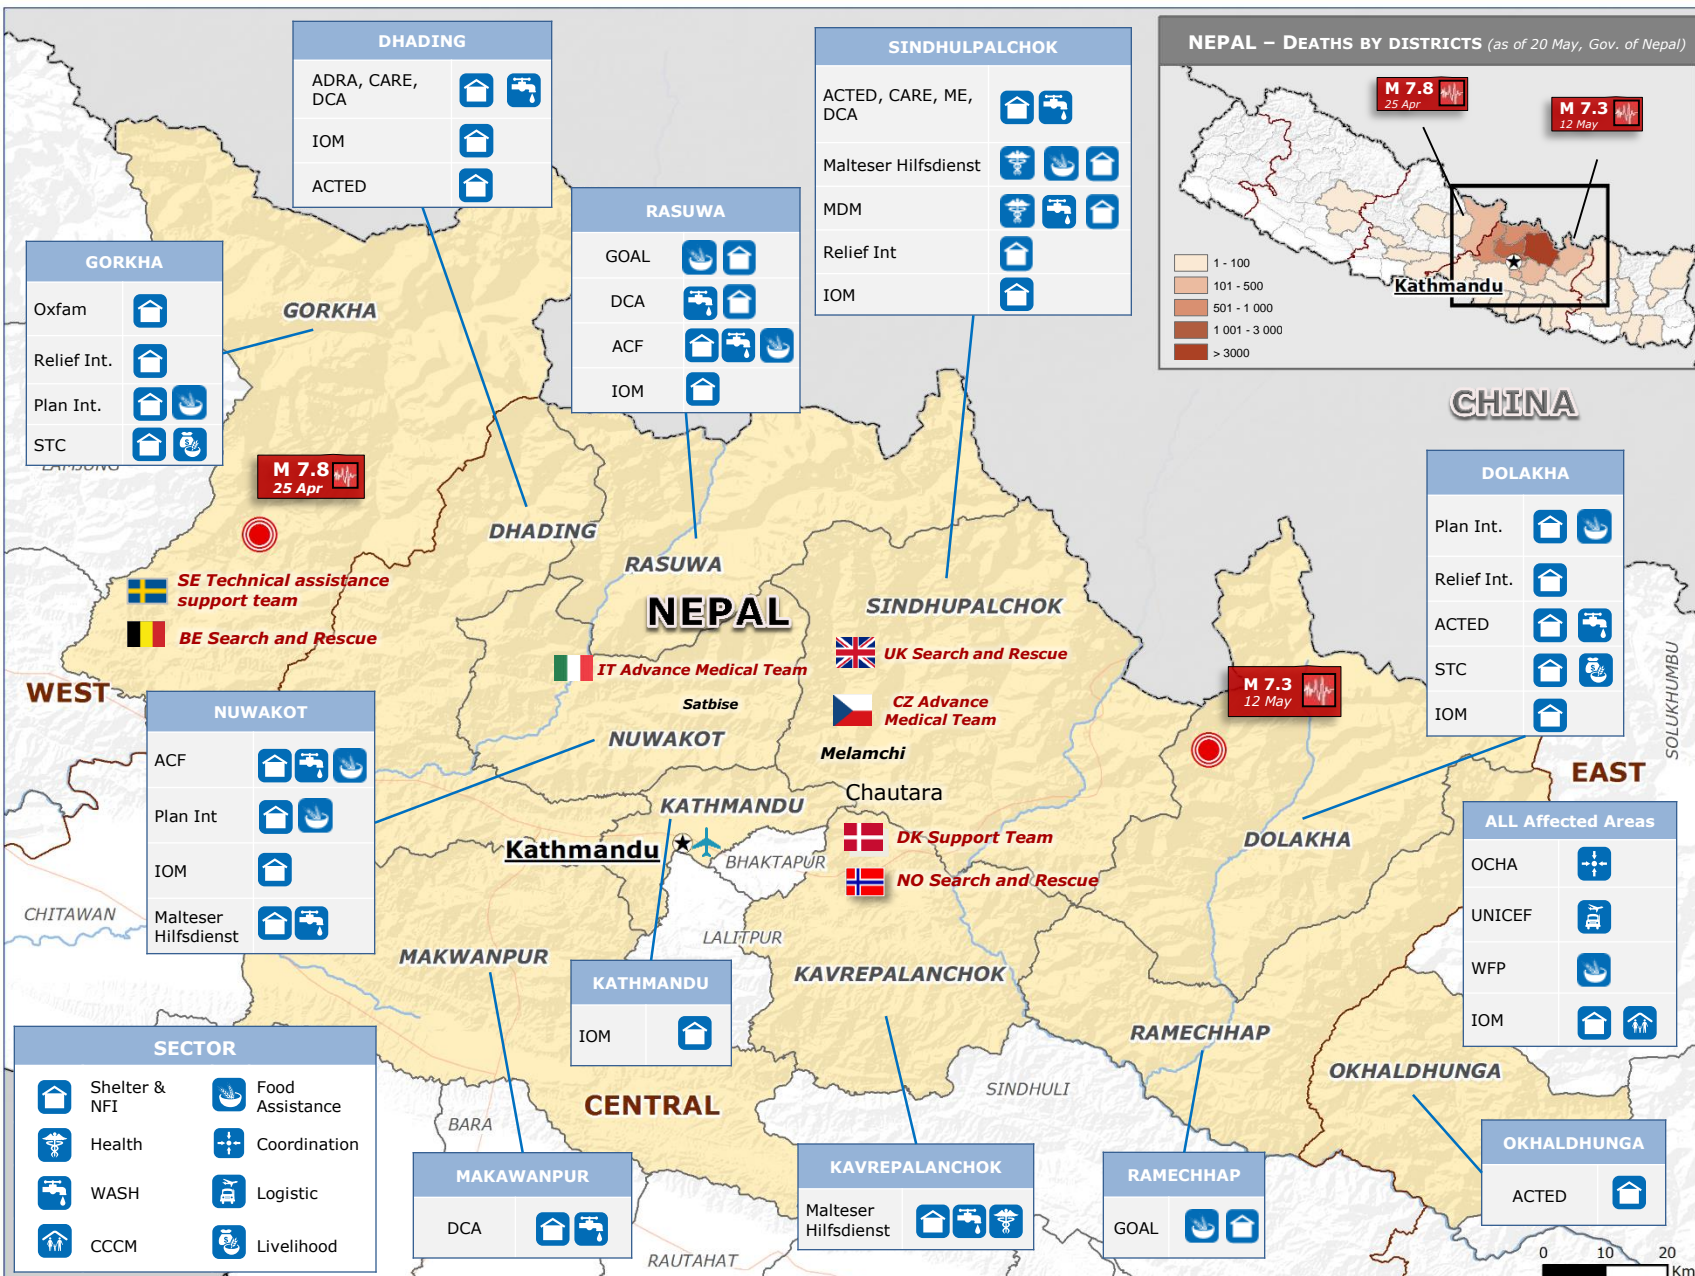

Emergency Response Coordination Centre (ERCC) – ECHO Daily Map | 25/04/2016

ECHO response to the Nepal earthquake – 1 year later

European Commission | Humanitarian Aid and Civil Protection

NEPAL – Situation

As of 20 October, Gov. Of Nepal

- 9 000 dead
- > 22 000 injured
- > 600 000 houses destroyed
- 290 000 houses damaged

- 13 Countries delivered assistance via the EU Civil Protection Mechanism
- Operations in Kathmandu Valley:**
- IT Damage Assessment Team
 - DE Water Purification
 - FR Water Purification
 - DK Support Team
 - PL Search and Rescue
 - NL Search and Rescue
 - UK Search and Rescue
 - NO Search and Rescue
 - SE Support Team

In-kind items were also delivered by UK, ES, PL, FR, SK