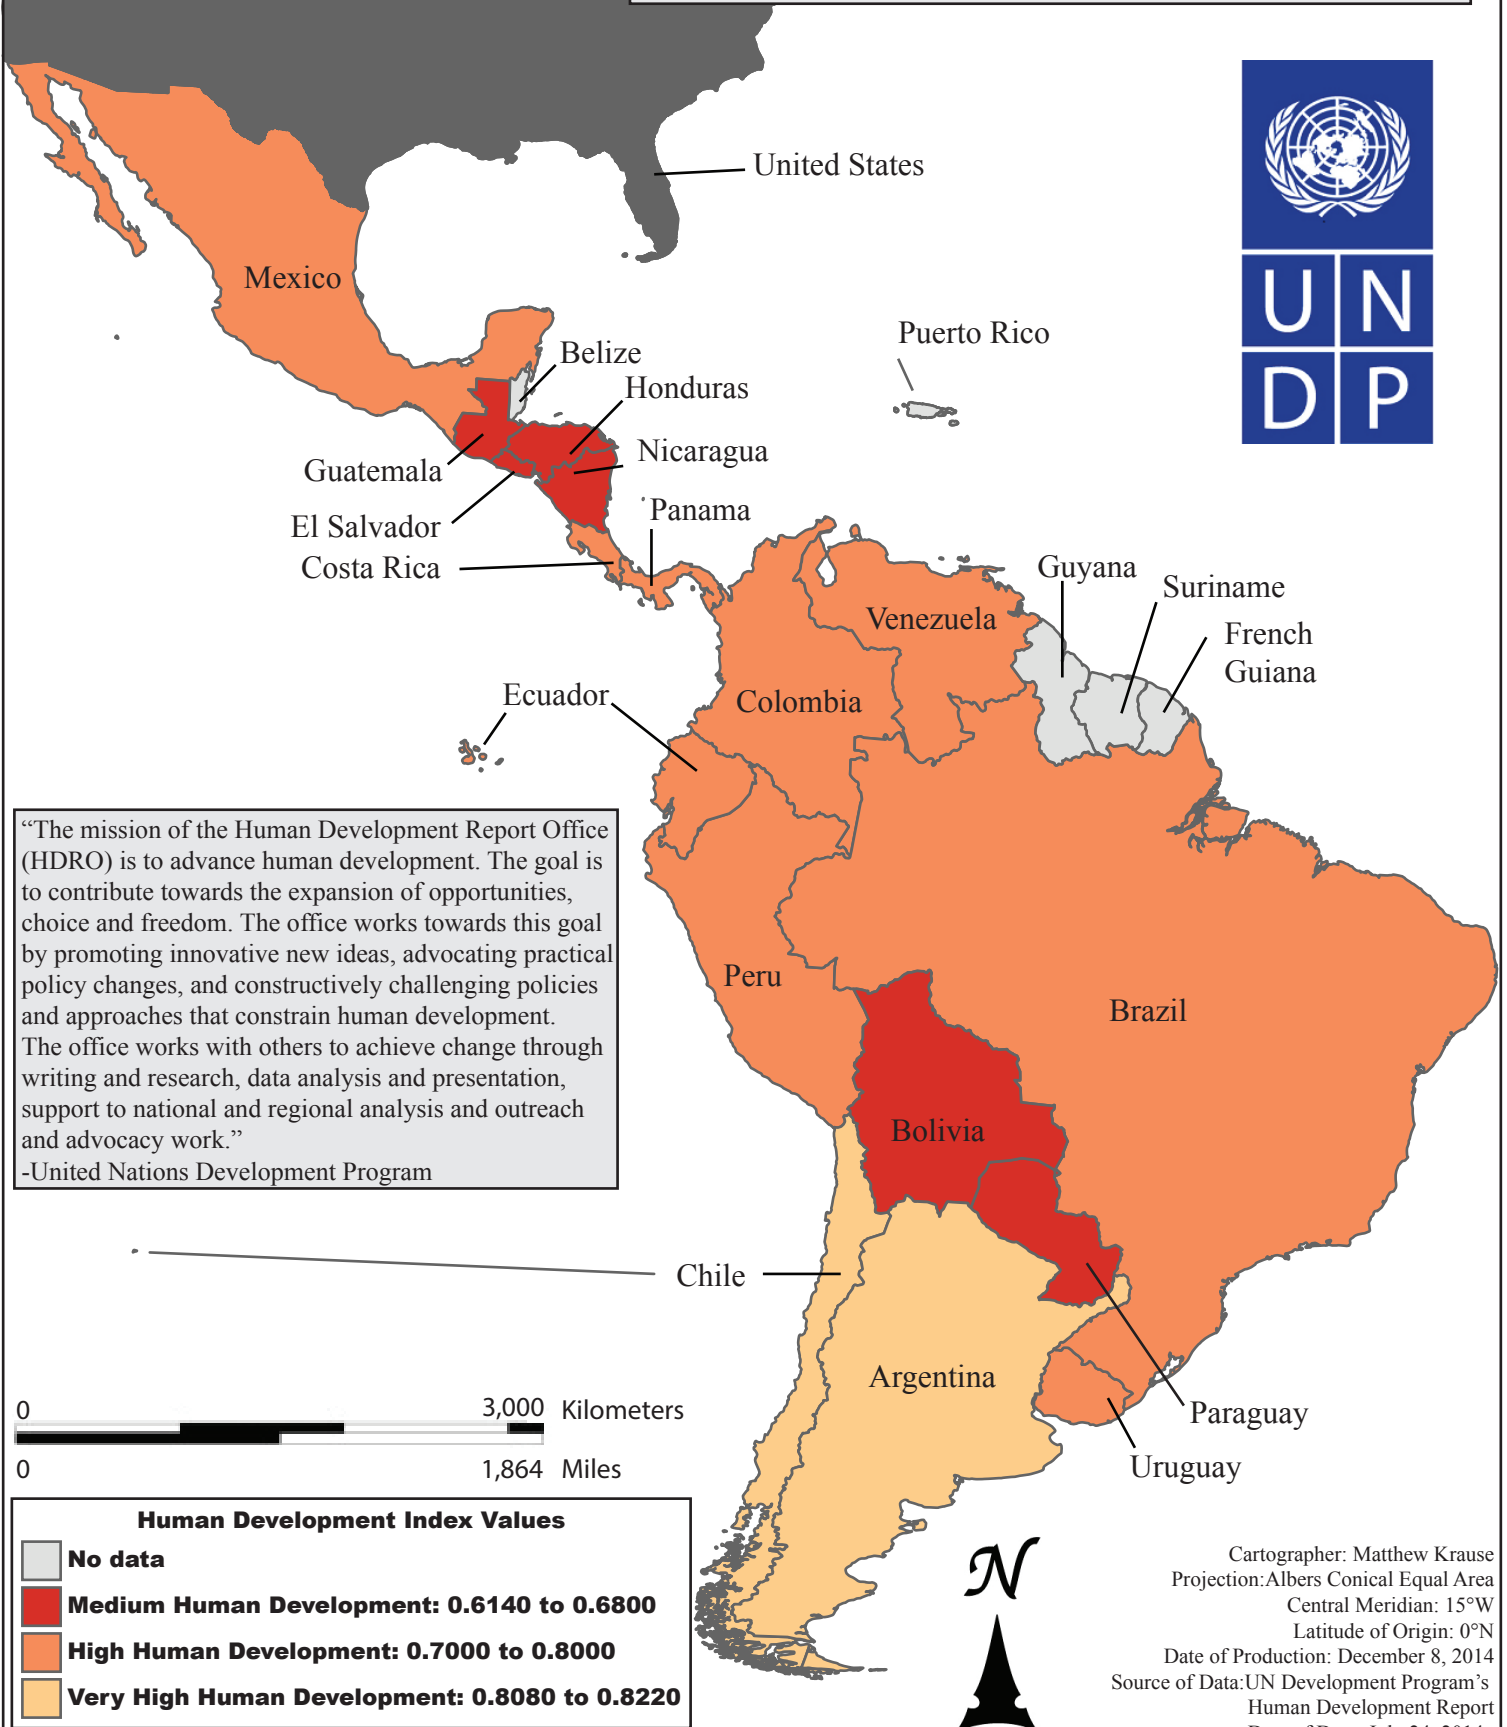

Human Development Index in Latin America in 2013

“The mission of the Human Development Report Office (HDRO) is to advance human development. The goal is to contribute towards the expansion of opportunities, choice and freedom. The office works towards this goal by promoting innovative new ideas, advocating practical policy changes, and constructively challenging policies and approaches that constrain human development. The office works with others to achieve change through writing and research, data analysis and presentation, support to national and regional analysis and outreach and advocacy work.”
 -United Nations Development Program

Human Development Index Values

- No data**
- Medium Human Development: 0.6140 to 0.6800**
- High Human Development: 0.7000 to 0.8000**
- Very High Human Development: 0.8080 to 0.8220**

Cartographer: Matthew Krause
 Projection: Albers Conical Equal Area
 Central Meridian: 15°W
 Latitude of Origin: 0°N
 Date of Production: December 8, 2014
 Source of Data: UN Development Program's Human Development Report
 Date of Data: July 24, 2014