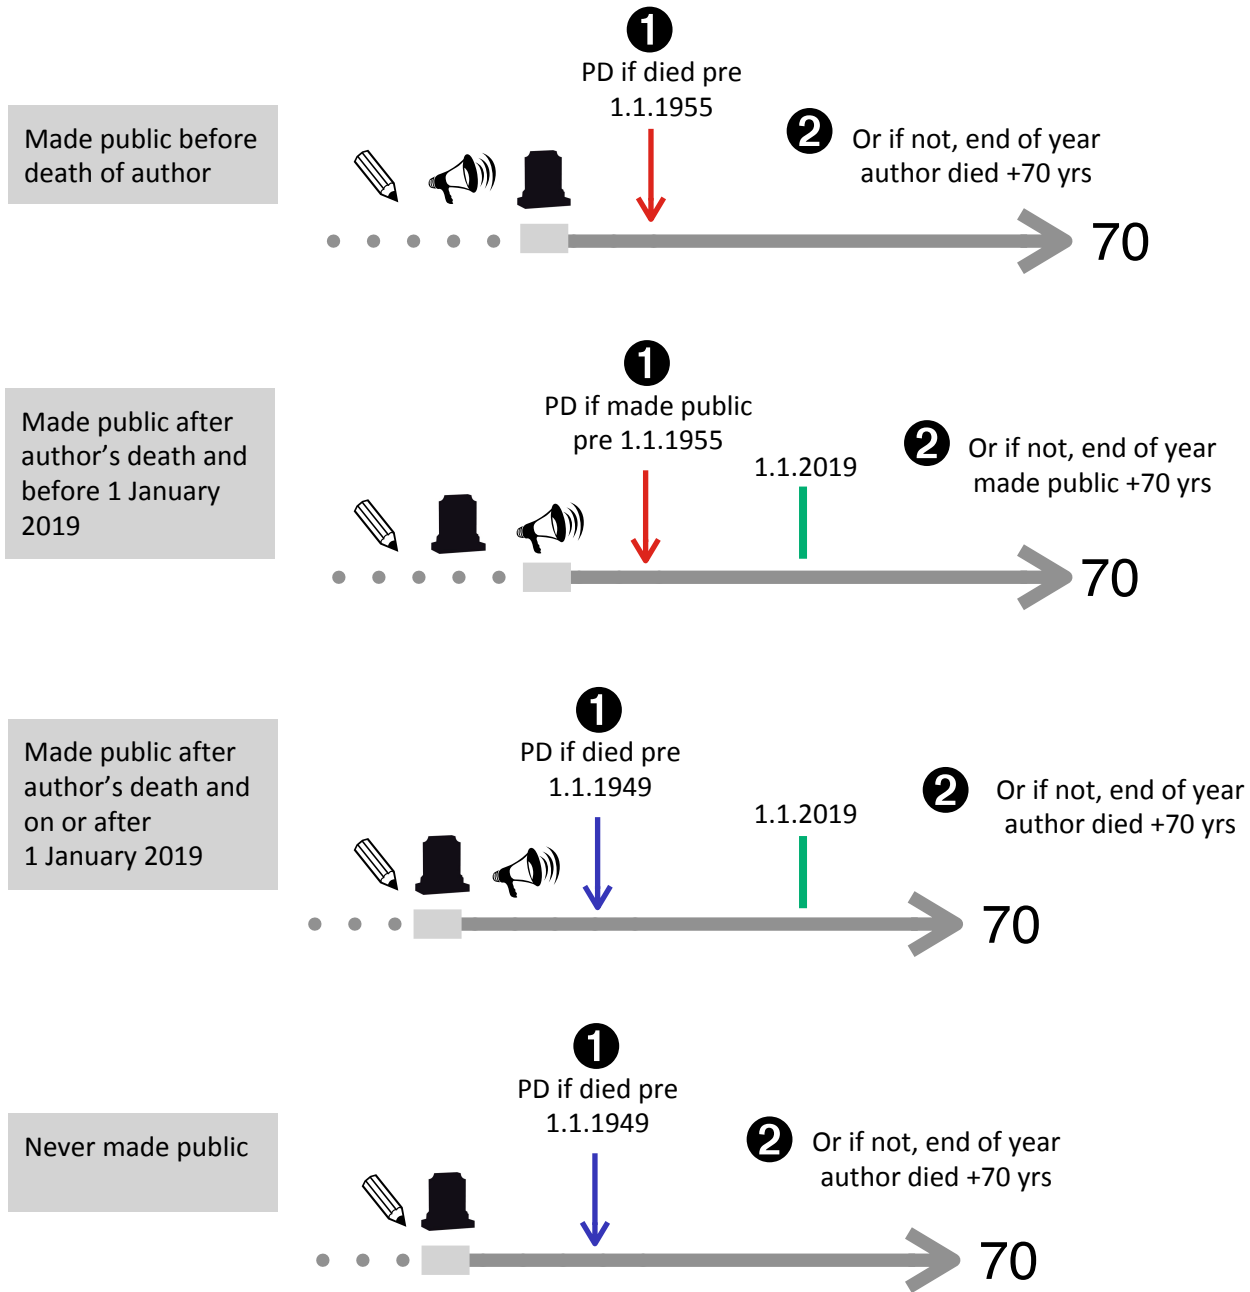

# Australian copyright – made pre-1.1.2019, not by government

Timeline: PD = In the public domain. Work is made. First made public. Author died.

## Literary, dramatic or musical works; engravings

## Artistic works (not photos/engravings)