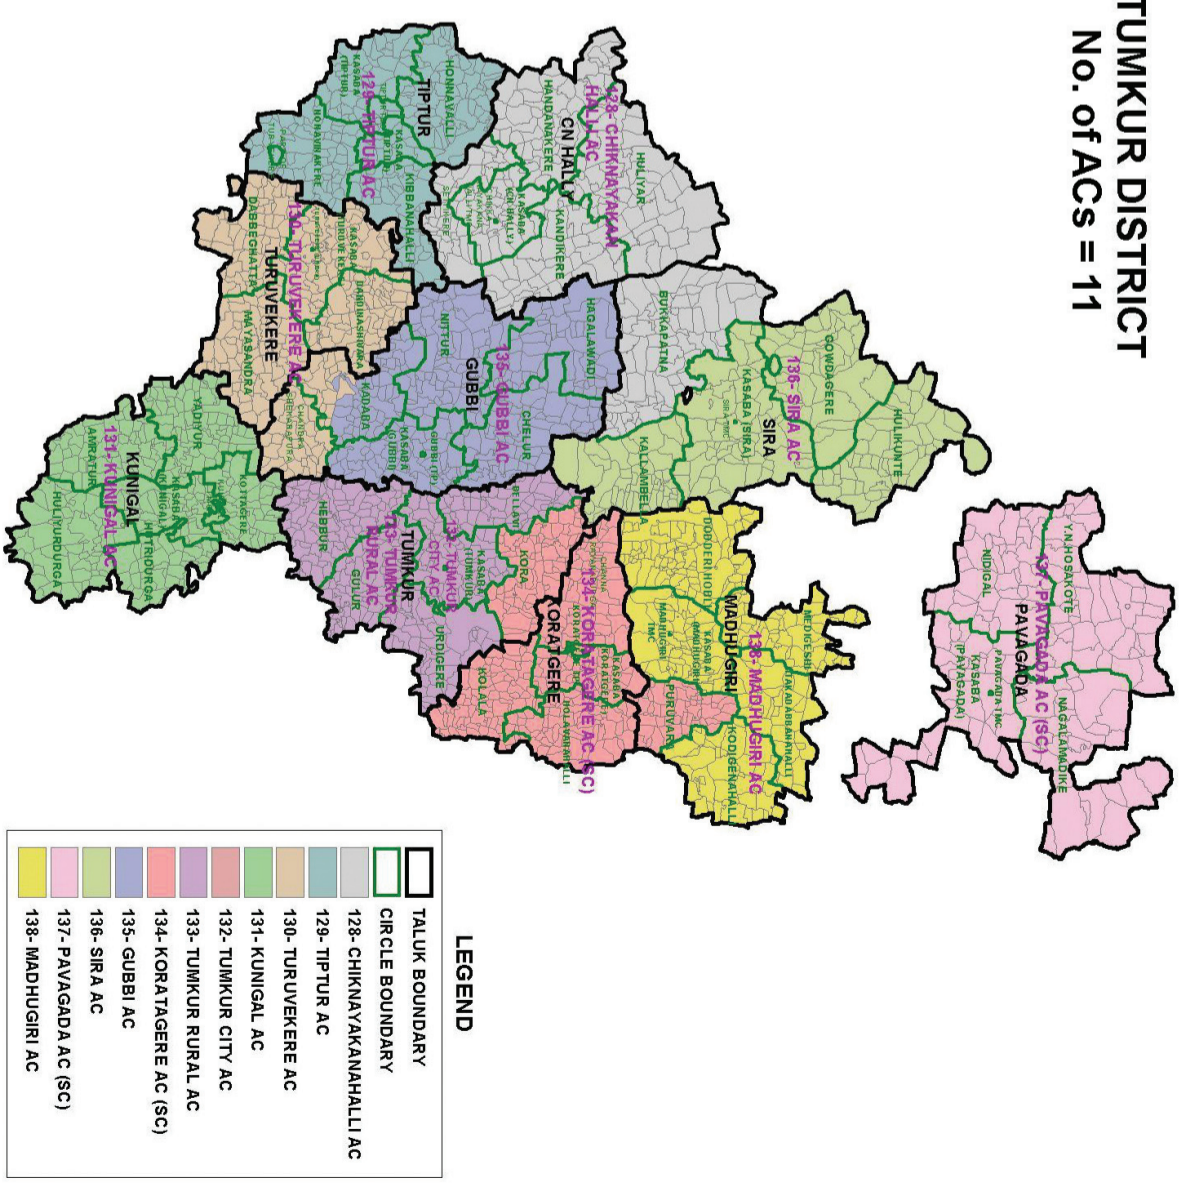

CHIKMAGALUR DISTRICT No. of ACs = 5

Map not to scale

TUMKUR DISTRICT No. of ACs = 11

Map not to scale