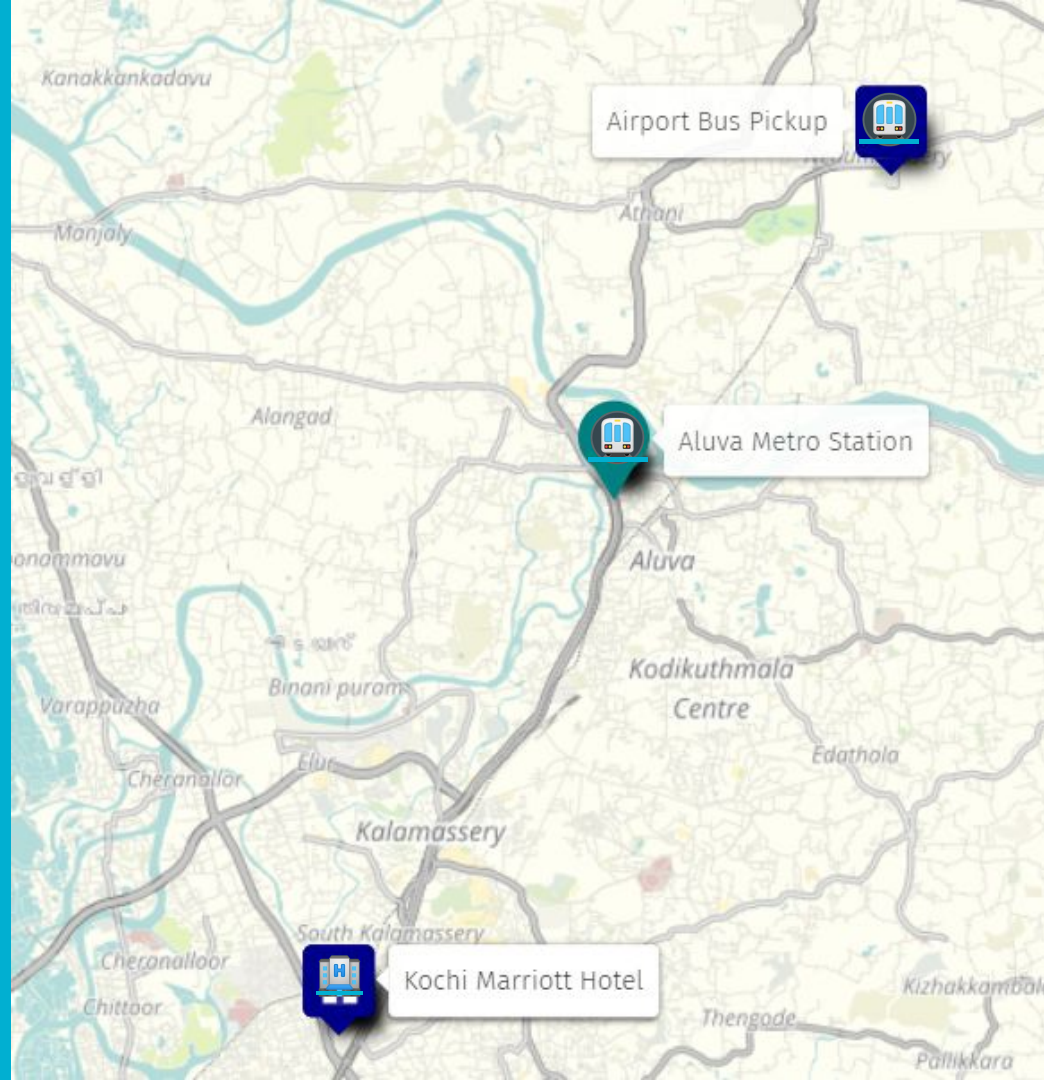

KOCHI...

CONTACTS

	Agency	Contact details	Notes
1	National Emergency Number	112	
2	Police Helpline	100 / 0471-3243000 / 4000 / 5000	
3	Pink Police Patrol	1515	
4	Amrita Hospital, Edappally	0484-6681234 / 0484-2851234	~4.2 kms from Hotel
5	Renai Medicity Hospital	9388108108	~4 kms from Hotel
6	A S Medicals - Medical Shop in Edappally		Pharmacy in Edappally near the hotel.
7	24x medical store		Pharmacy in Edappally near the hotel. 24x medical store
8	KSRTC Helpline	0471-2463799 / 0471-2471011	Public transport
9	Cochin International Airport Helpline	0484-261011 / 0484-3053000	
10	Kochi Metro Rail Helpline	18004250355	
11