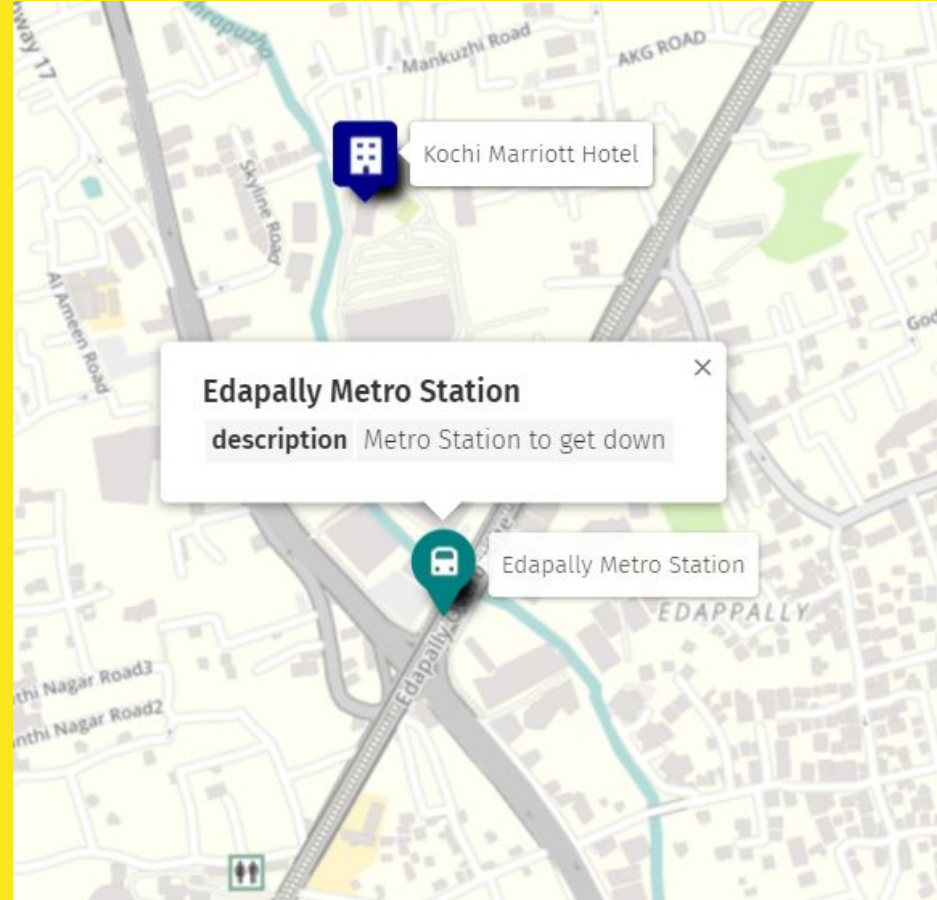

## ARRIVAL

## Kochi Marriott Hotel, Edappally

Location: [Kochi Marriott Hotel](#) / [OpenStreetMap](#)

- Edappally is a major commercial centre as well as a prominent residential region.
- Edappally junction is one of the busiest junctions in the city which connects two national highways NH 544 and NH 66.
-  500 mtr walk from  metro station.
- Nearest to the Lulu International Shopping Mall.

## Venue

- **Public Transport**

via Feeder Electric Bus and Kochi Metro rail (Travel time ~ 50 mints)

→ AC Bus services from Airport to Aluva Metro Station run every 30 minutes off peak time and 15 minutes in peak time between 6:30am to 9:30pm.