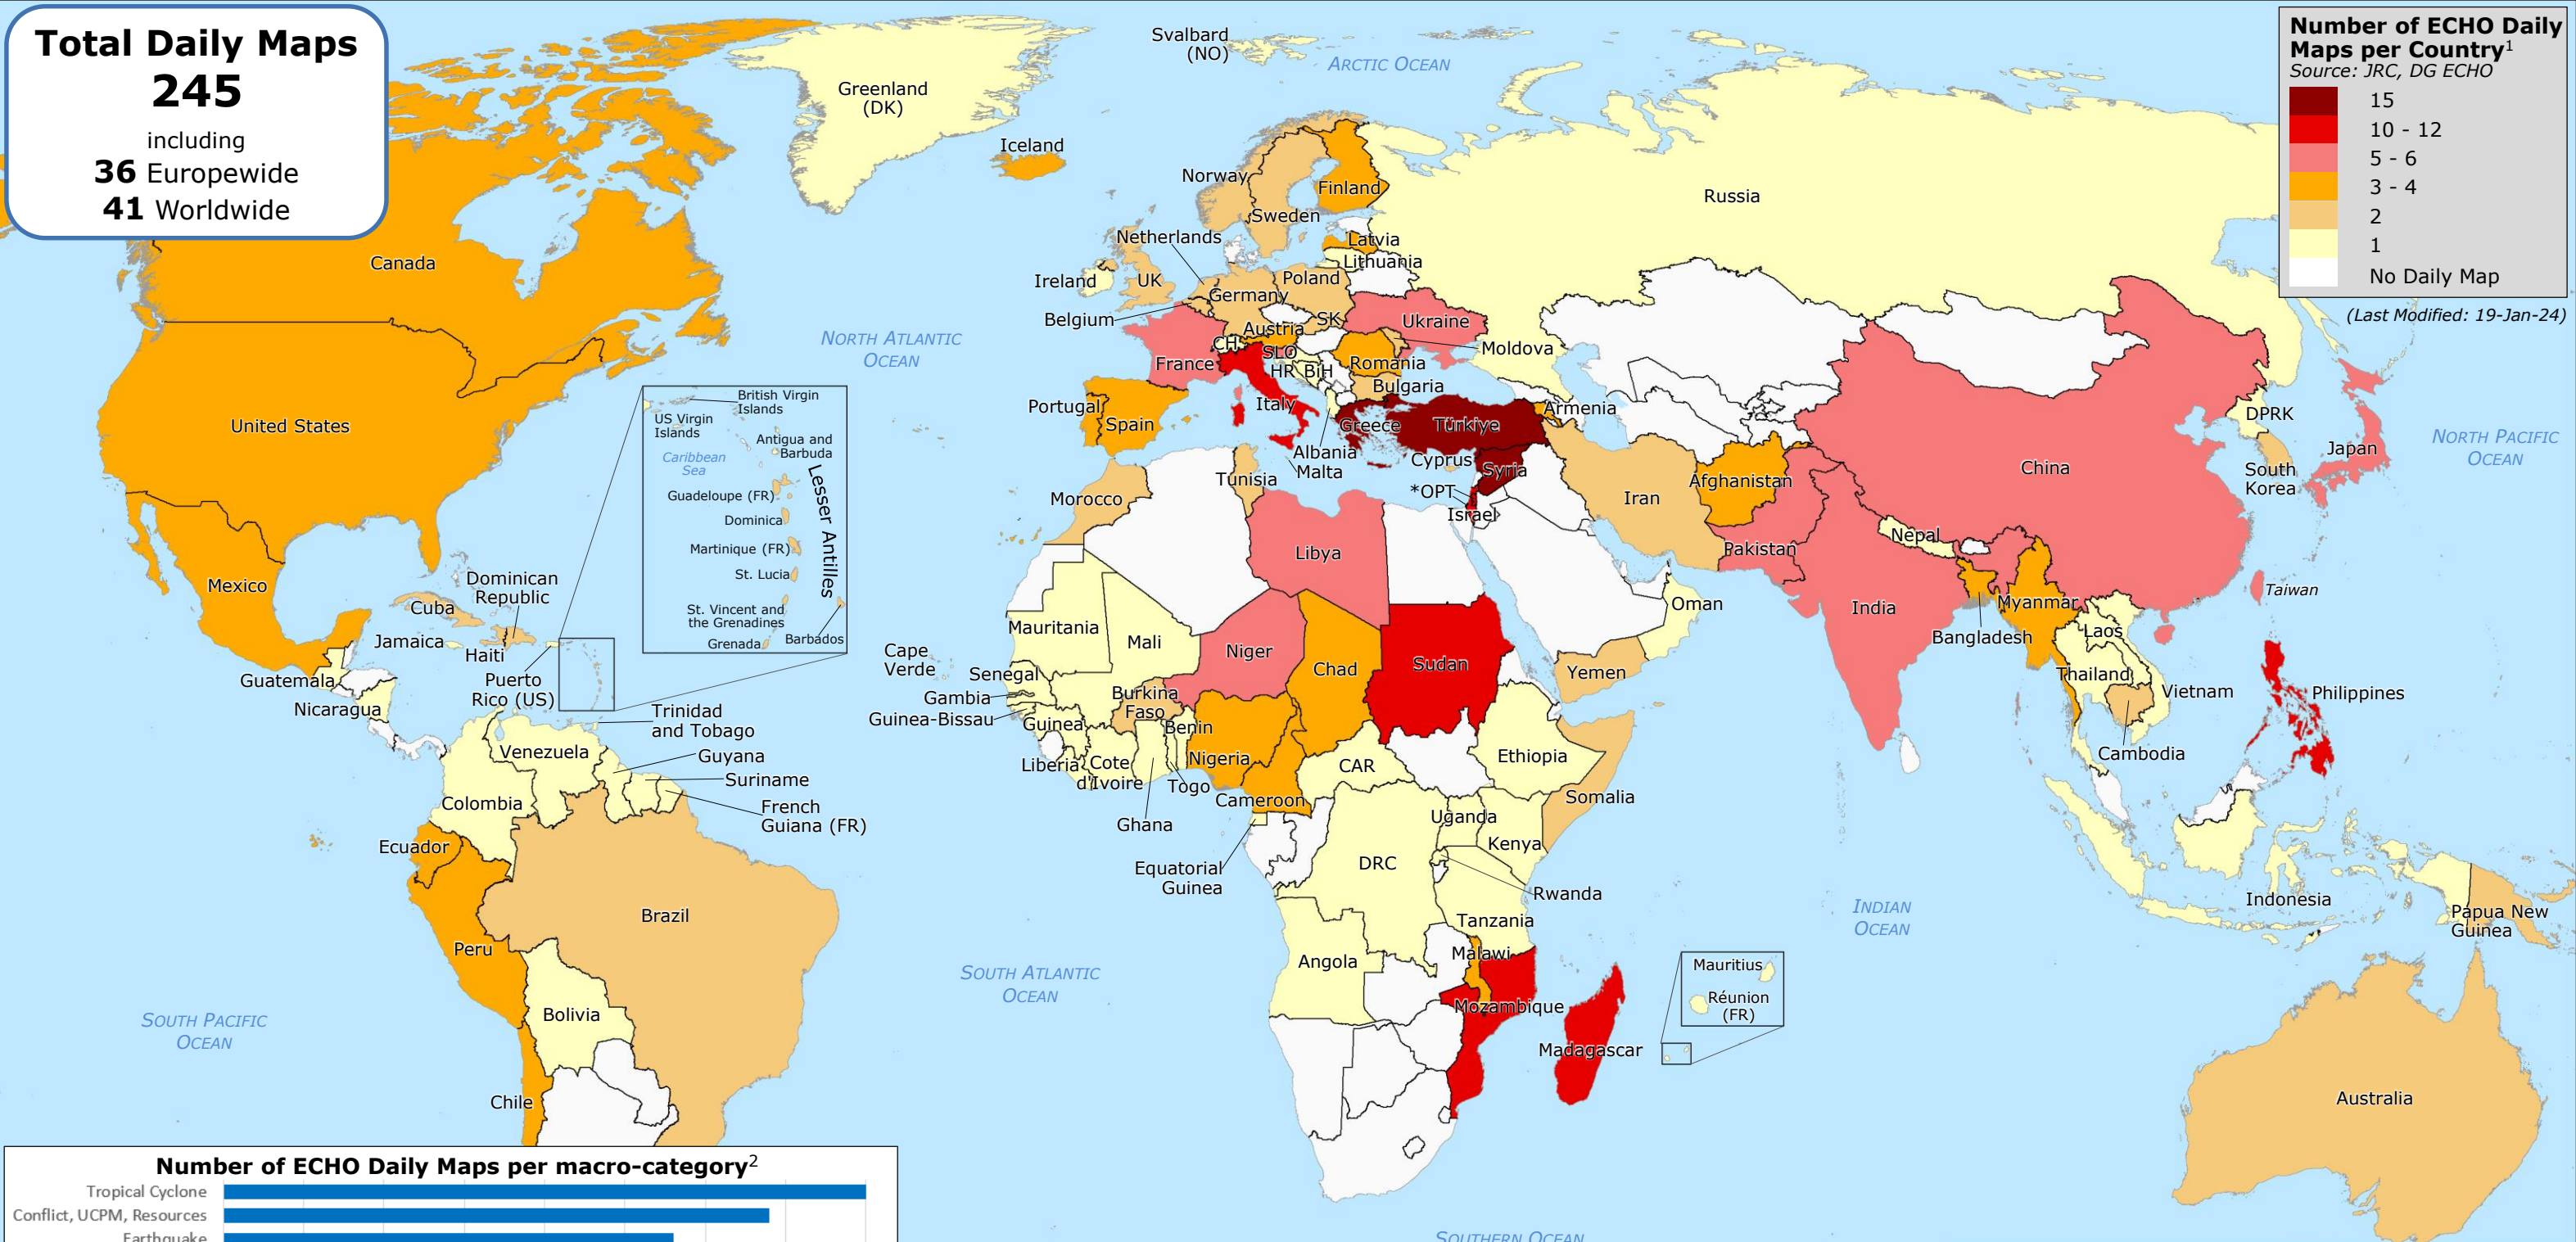

Overview of DG ECHO Daily Maps 2023

Total Daily Maps
245
including
36 Europewide
41 Worldwide

(Last Modified: 19-Jan-24)

¹Only countries and dependencies/territories with at least one Daily Map are labelled.
²Conflict, UCPM, Resources includes maps on UCPM response (and resources) to the Russia's war on Ukraine (including MEDEVAC operations, under the category Health) and to the Middle East situation. Complex emergency indicates multiple categories, including Food Security and Population Displacement (this latter when not considered as a stand-alone category). Flood includes Flash Flood. Climate Change includes maps on global temperature anomalies. Wildfire includes Forest Fire.

BiH: Bosnia and Herzegovina. CAR: Central African Republic. CH: Switzerland. CNMI: Commonwealth of the Northern Mariana Islands. DK: Denmark. DPRK: Democratic People's Republic of Korea. DRC: Democratic Republic of the Congo. FR: France. HR: Croatia. NO: Norway. OPT: Occupied Palestinian Territory. SK: Slovakia. SLO: Slovenia. UK: United Kingdom. US: United States.

Previous Overview of DG ECHO Daily Maps 2022 are available on the [ERCC Portal](#).

**This designation shall not be construed as recognition of a State of Palestine and is without prejudice to the individual positions of the Member States on this issue.*

© European Union, 2024. Map produced by the JRC. The boundaries and the names shown on this map do not imply official endorsement or acceptance by the European Union.