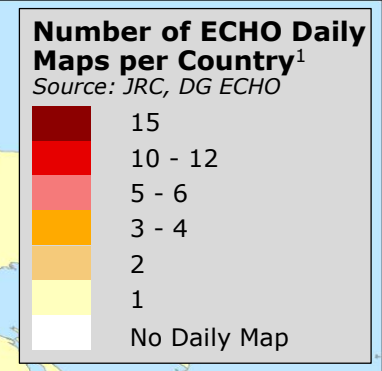

Overview of DG ECHO Daily Maps 2023

Total Daily Maps
245
including
36 Europewide
41 Worldwide

(Last Modified: 19-Jan-24)

¹Only countries and dependencies/territories with at least one Daily Map are labelled.
²Conflict, UCPM, Resources includes maps on UCPM response (and resources) to the Russia's war on Ukraine (including MEDEVAC operations, under the category Health) and to the Middle East situation. Complex emergency indicates multiple categories, including Food Security and Population Displacement (this latter when not considered as a stand-alone category). Flood includes Flash Flood. Climate Change includes maps on global temperature anomalies. Wildfire includes Forest Fire.

BiH: Bosnia and Herzegovina. CAR: Central African Republic. CH: Switzerland. CNMI: Commonwealth of the Northern Mariana Islands. DK: Denmark. DPRK: Democratic People's Republic of Korea. DRC: Democratic Republic of the Congo. FR: France. HR: Croatia. NO: Norway. OPT: Occupied Palestinian Territory. SK: Slovakia. SLO: Slovenia. UK: United Kingdom. US: United States.