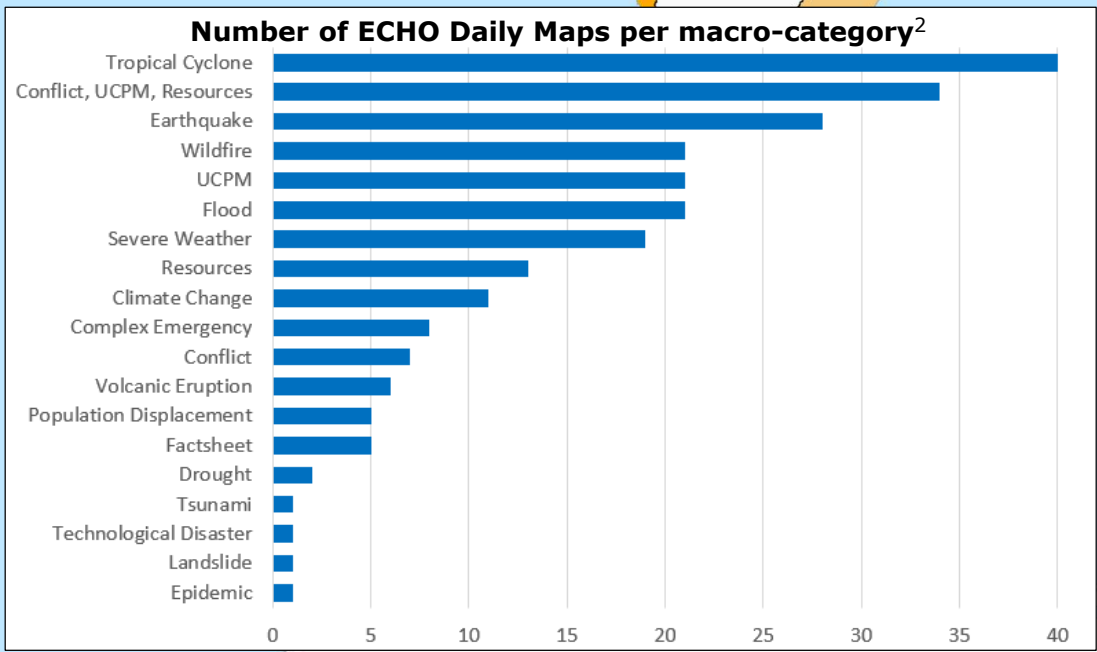

Overview of DG ECHO Daily Maps 2023

Total Daily Maps
245
including
36 Europewide
41 Worldwide

(Last Modified: 19-Jan-24)

¹Only countries and dependencies/territories with at least one Daily Map are labelled.
²Conflict, UCPM, Resources includes maps on UCPM response (and resources) to the Russia's war on Ukraine (including MEDEVAC operations, under the category Health) and to the Middle East situation. Complex emergency indicates multiple categories, including Food Security and Population Displacement (this latter when not considered as a stand-alone category). Flood includes Flash Flood. Climate Change includes maps on global temperature anomalies. Wildfire includes Forest Fire.

BiH: Bosnia and Herzegovina. CAR: Central African Republic. CH: Switzerland. CNMI: Commonwealth of the Northern Mariana Islands. DK: Denmark. DPRK: Democratic People's Republic of Korea. DRC: Democratic Republic of the Congo. FR: France. HR: Croatia. NO: Norway. OPT: Occupied Palestinian Territory. SK: Slovakia. SLO: Slovenia. UK: United Kingdom. US: United States.