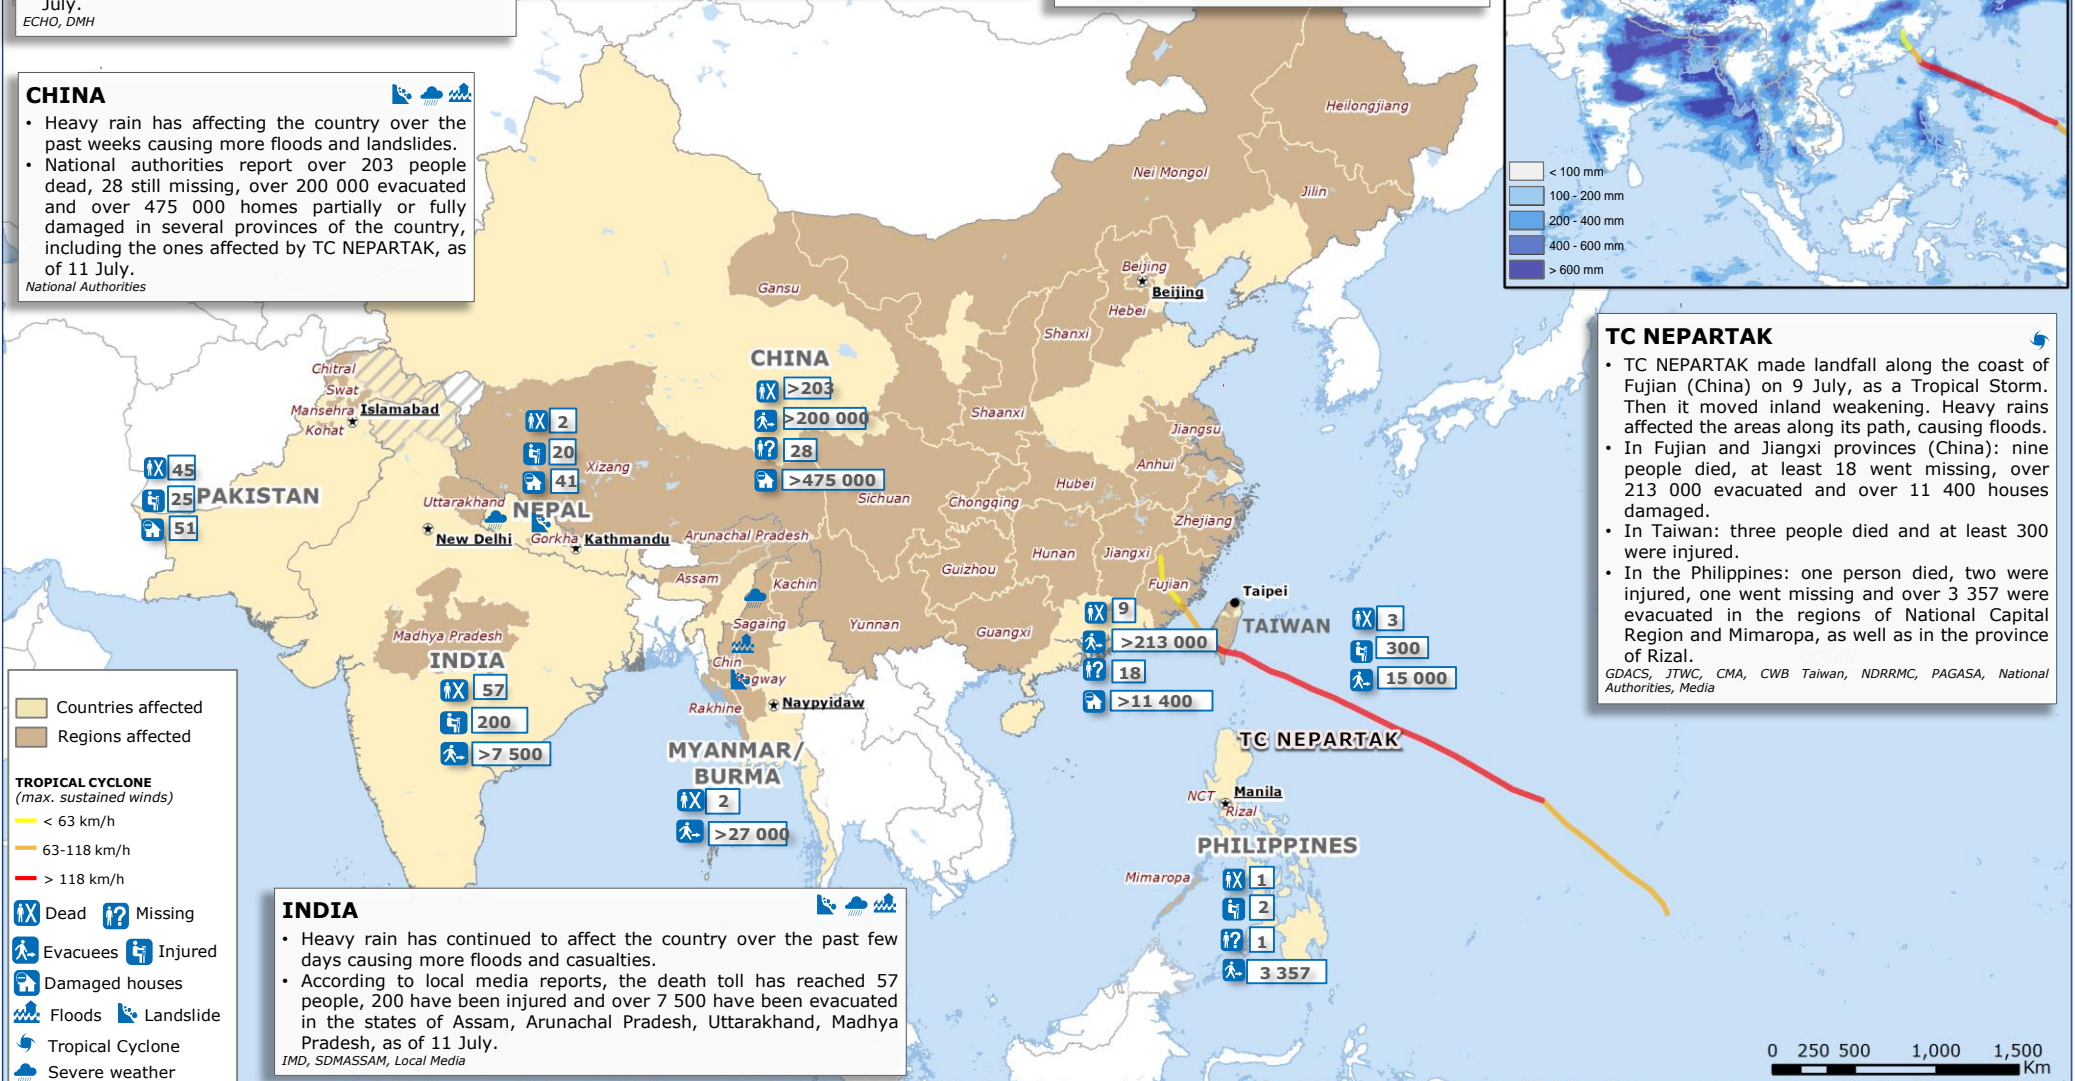

TC NEPARTAK

- TC NEPARTAK made landfall along the coast of Fujian (China) on 9 July, as a Tropical Storm. Then it moved inland weakening. Heavy rains affected the areas along its path, causing floods.
- In Fujian and Jiangxi provinces (China): nine people died, at least 18 went missing, over 213 000 evacuated and over 11 400 houses damaged.
- In Taiwan: three people died and at least 300 were injured.
- In the Philippines: one person died, two were injured, one went missing and over 3 357 were evacuated in the regions of National Capital Region and Mimaropa, as well as in the province of Rizal.

GDACS, JTWC, CMA, CWB Taiwan, NDRRMC, PAGASA, National Authorities, Media