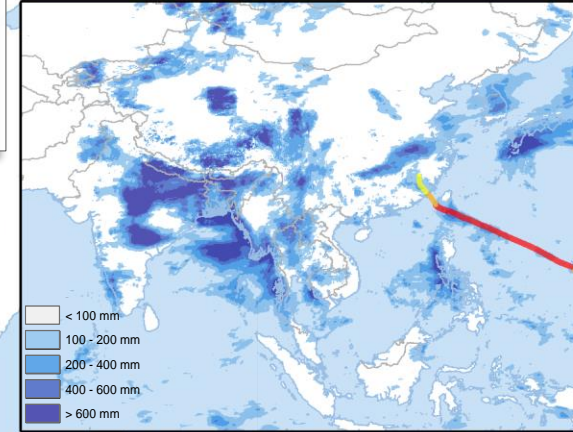

MYANMAR/BURMA

- Heavy rain has been affecting several areas of the country over the past few days causing floods and landslides.
- According to official reports, two people have died and over 27 000 have been evacuated in Rakhine, Sagaing, Kachin, Chin, Magway and Bago, as of 10 July.

ECHO, DMH

NEPAL

- Heavy rain has been affecting the country over the past few days causing floods and landslides.
- According to media reports, two people died and at least 20 were injured in Katmandu city as well as over 41 houses were damaged throughout the country.

MFD, Local Media

PAKISTAN

- Heavy rain affected several areas of the country, especially the province of Khyber Pakthnkwha, causing floods.
- According to official reports the death toll reached 45 people, 25 injured and 41 houses fully or partially damaged, as of 11 July.

National Authorities

Accumulated Precipitation 4 -10 Jul

TC NEPARTAK

- TC NEPARTAK made landfall along the coast of Fujian (China) on 9 July, as a Tropical Storm. Then it moved inland weakening. Heavy rains affected the areas along its path, causing floods.
- In Fujian and Jiangxi provinces (China): nine people died, at least 18 went missing, over 213 000 evacuated and over 11 400 houses damaged.
- In Taiwan: three people died and at least 300 were injured.
- In the Philippines: one person died, two were injured, one went missing and over 3 357 were evacuated in the regions of National Capital Region and Mimaropa, as well as in the province of Rizal.