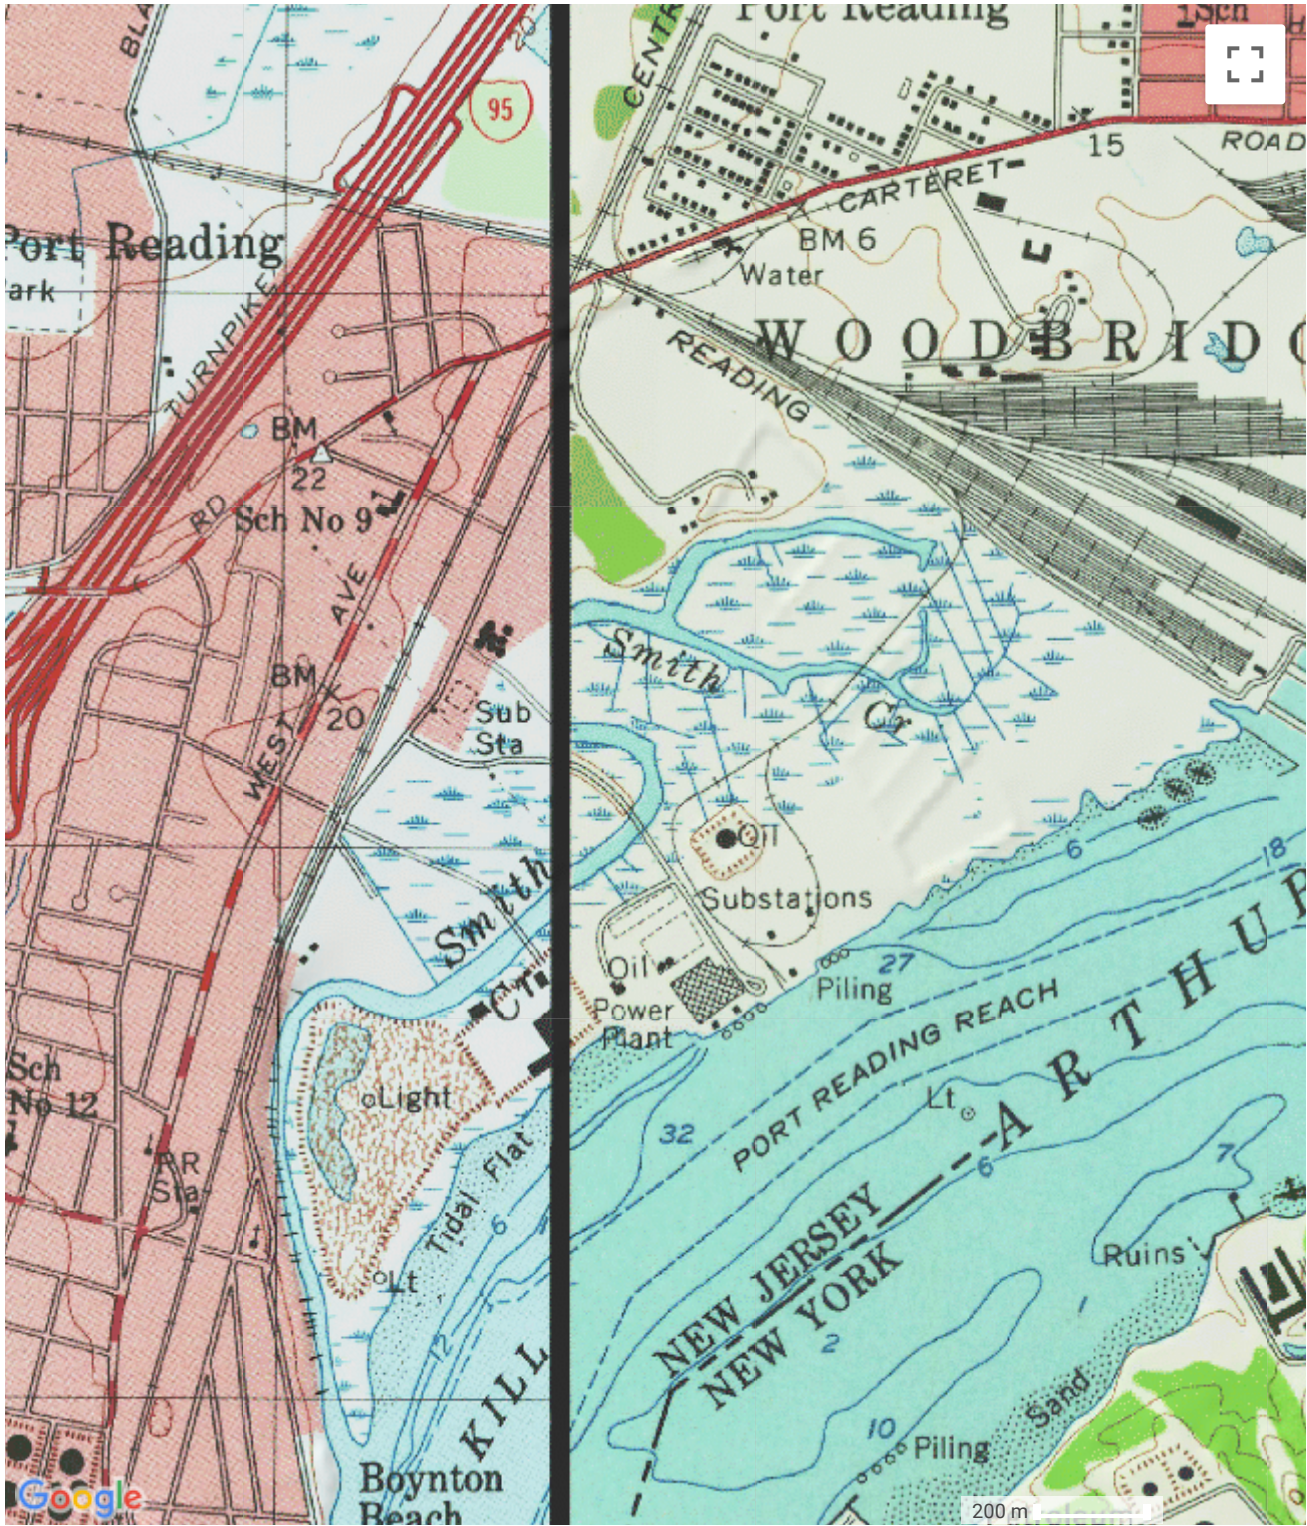

# Woodbridge Creek Topo Map in Middlesex County New Jersey

[Print this map](#)

Map provided by TopoZone.com