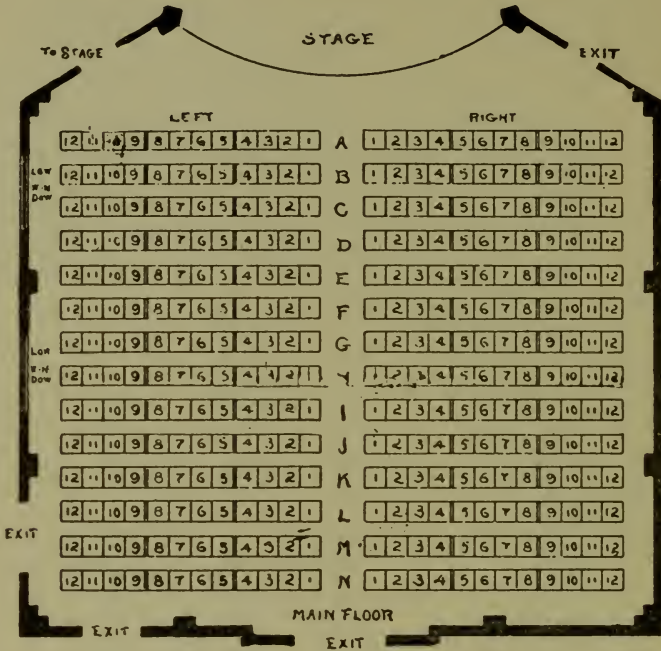

PLAN OF SEATS

PLAN of SEATS

HUNTINGTON CHAMBER'S HALL.

Seating Capacity, 450.

PARKER MEMORIAL HALL.

Seating Capacity, 800.

STEINERT HALL.

Floor Plan.