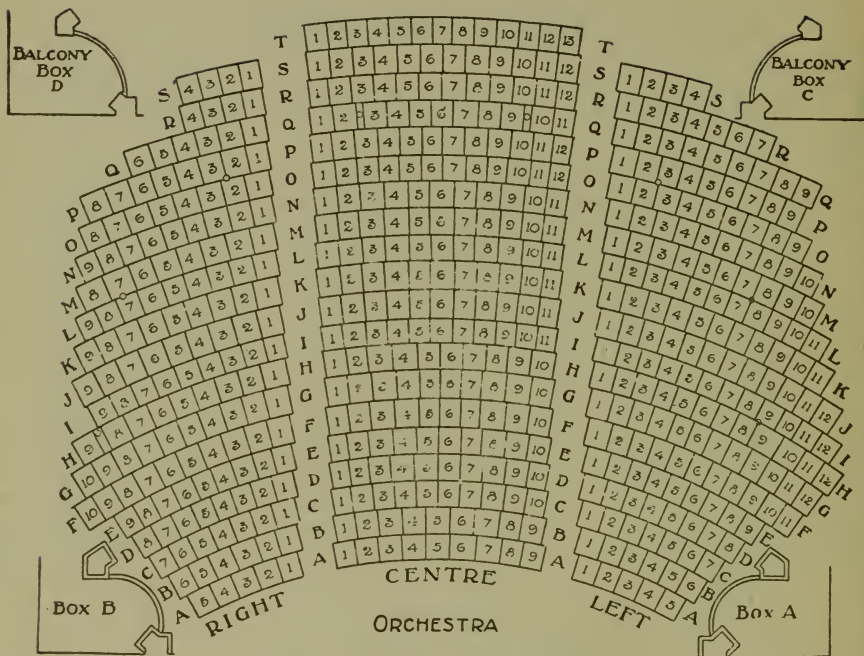

PARK THEATRE.

Seating Capacity, 1,200.

PARK THEATRE

Fur Alterations
and Repairs

FIRST-CLASS WORK
REASONABLE PRICES

EDW. KAKAS & SONS

Telephone 3216 Back Bay

364 Boylston Street