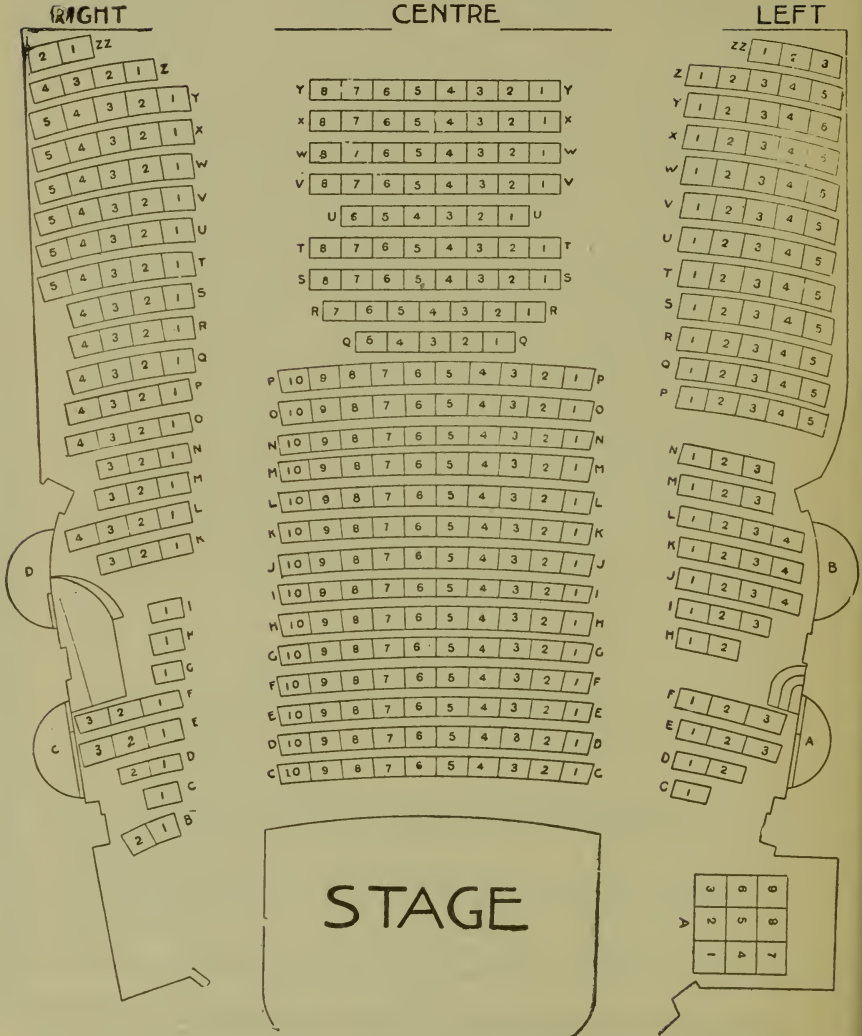

PLAN OF SEATS

PLAN of SEATS

HUNTINGTON CHAMBER'S HALL.

Seating Capacity, 450.

PARKER MEMORIAL HALL.

Seating Capacity, 800.

STEINERT HALL.

Floor Plan.