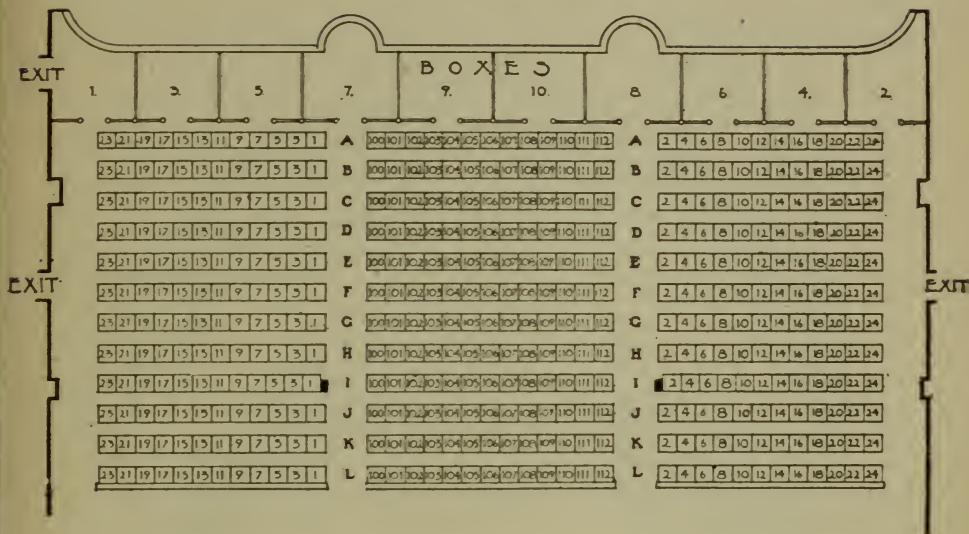

HOLLIS STREET THEATRE.

Seating Capacity, 1,642.

HOLLIS STREET THEATRE.

ORPHEUM

ORCHESTRA FLOOR

MEZZANINE FLOOR.

ORPHEUM THEATRE.

FIRST BALCONY