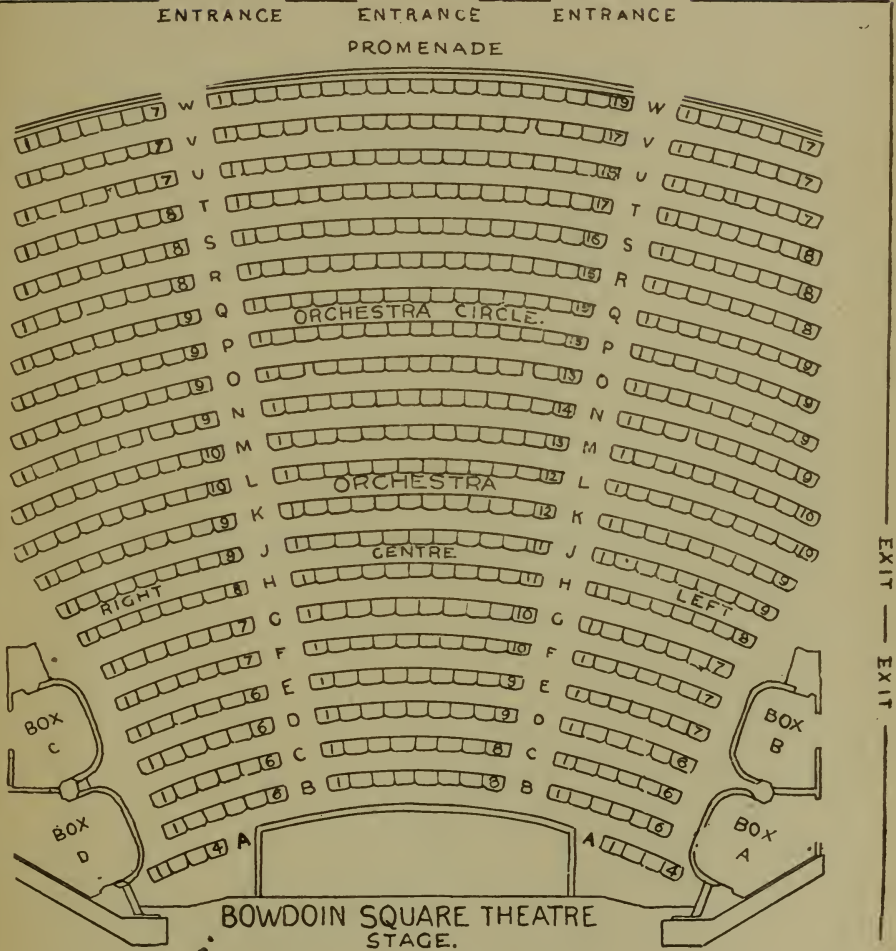

BOWDOIN SQUARE THEATRE.