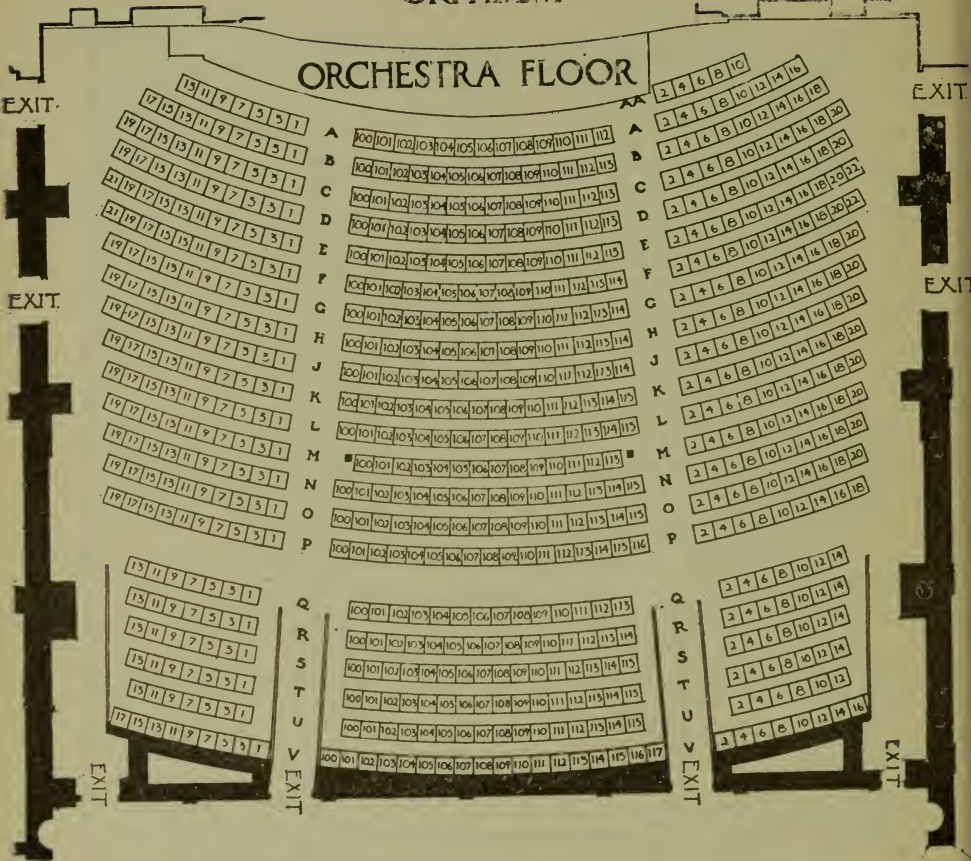

HOLLIS STREET THEATRE.

Seating Capacity, 1,642.

HOLLIS STREET THEATRE.

ORPHEUM

ORCHESTRA FLOOR

MEZZANINE FLOOR.

ORPHEUM THEATRE.

FIRST BALCONY