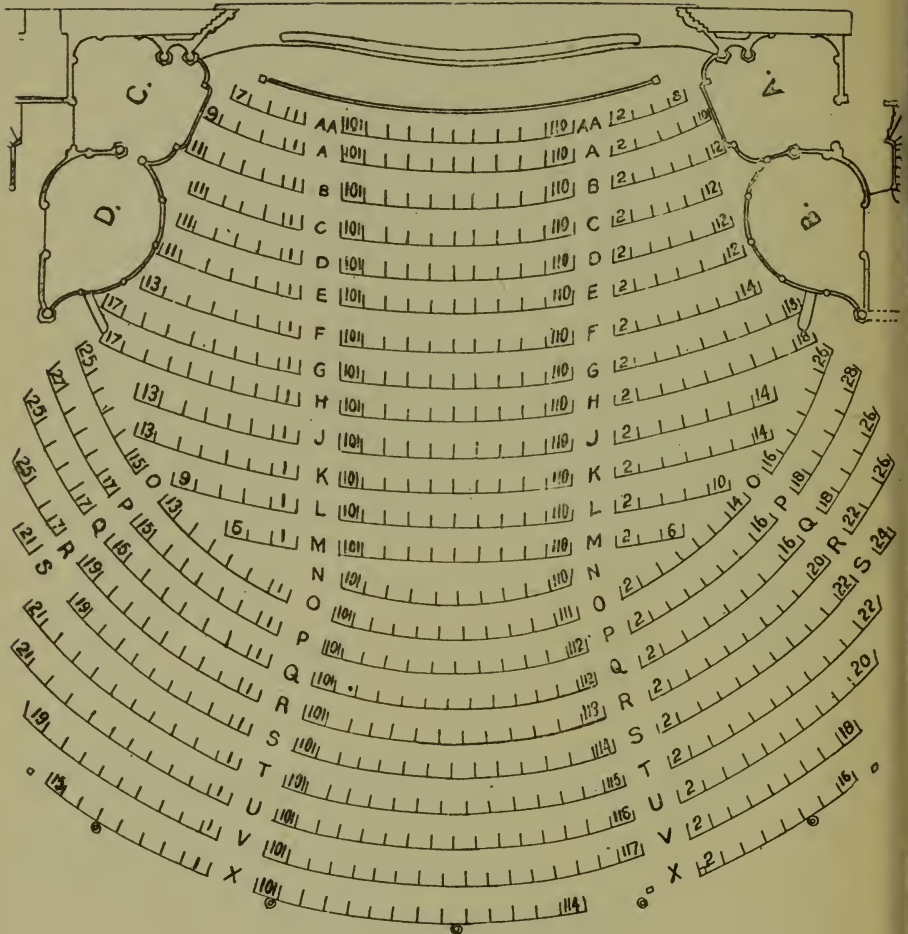

Seating Capacity, 1,539.

TREMONT THEATRE.

Edw. Kakas & Sons

H I G H
G R A D E
F U R S

364 Boylston St.

Tel. 3216 Back Bay

TREMONT THEATRE.

Second Balcony and Family Circle.