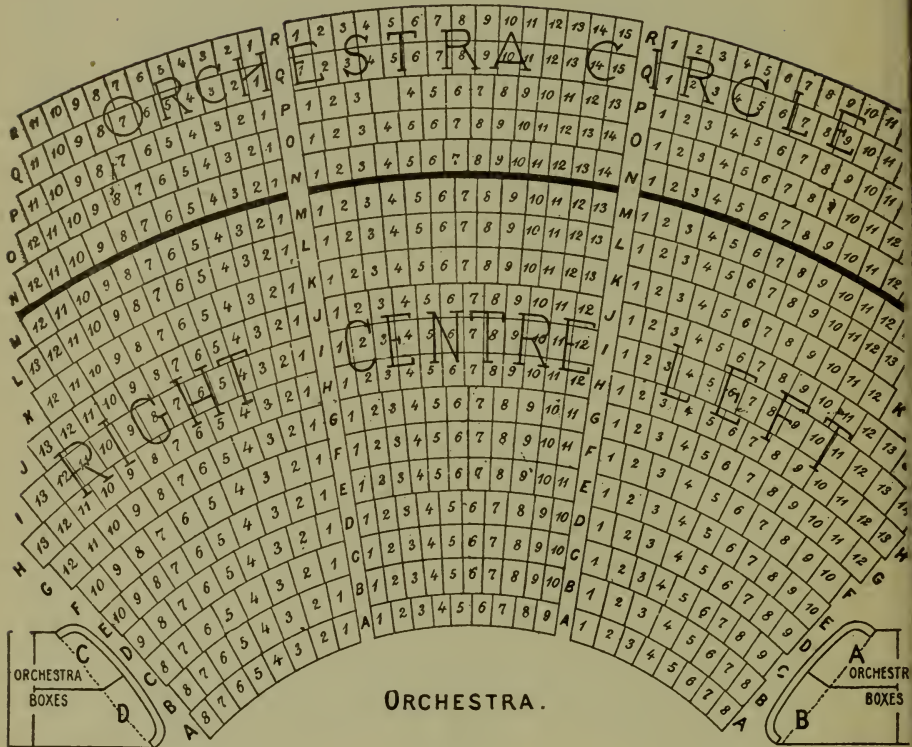

HOLLIS STREET THEATRE.

Seating Capacity, 1,642.