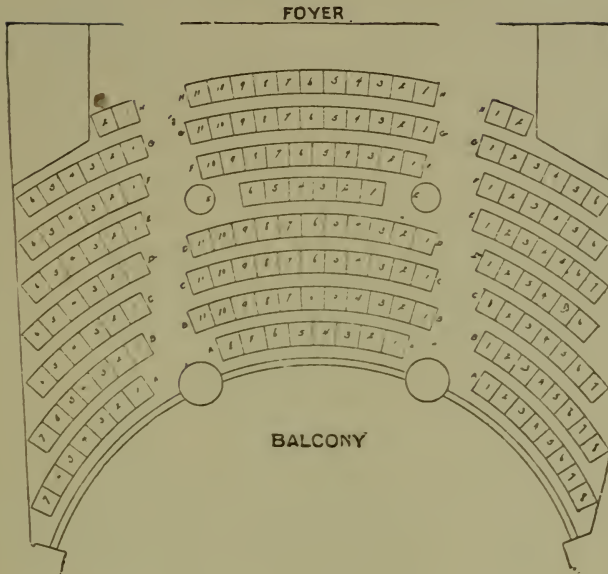

Seating Plan and Balcony.

M. STEINERT & SONS CO.

EXCLUSIVE DISTRIBUTORS OF

The STEINWAY PIANO The HUME PIANO

The JEWETT PIANO The WOODBURY PIANO

Also Exclusive Representatives for the sale of

*The Pianola, The Metrostyle Pianola, The Metrostyle
Pianola with Themodist, The Orchestrelle,
Aeolian Pipe Organs and the
PIANOLA PIANOS*

Largest New England Dealers in

VICTOR TALKING MACHINES

STEINERT HALL BLDG., 162 BOYLSTON ST.

Branches in the principal cities of New England