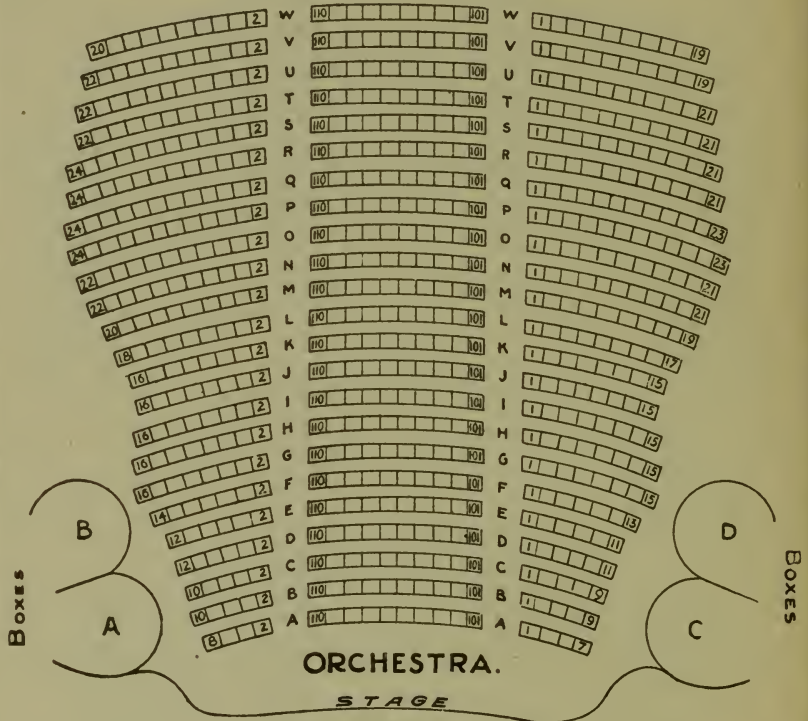

Telephone 3216 Back Bay

COLUMBIA THEATRE.

SECOND BALCONY.

MEZZANINE BOXES.

FIRST BALCONY.

The Globe Theatre

Seating Capacity, 1,588.

THE GLOBE THEATRE.