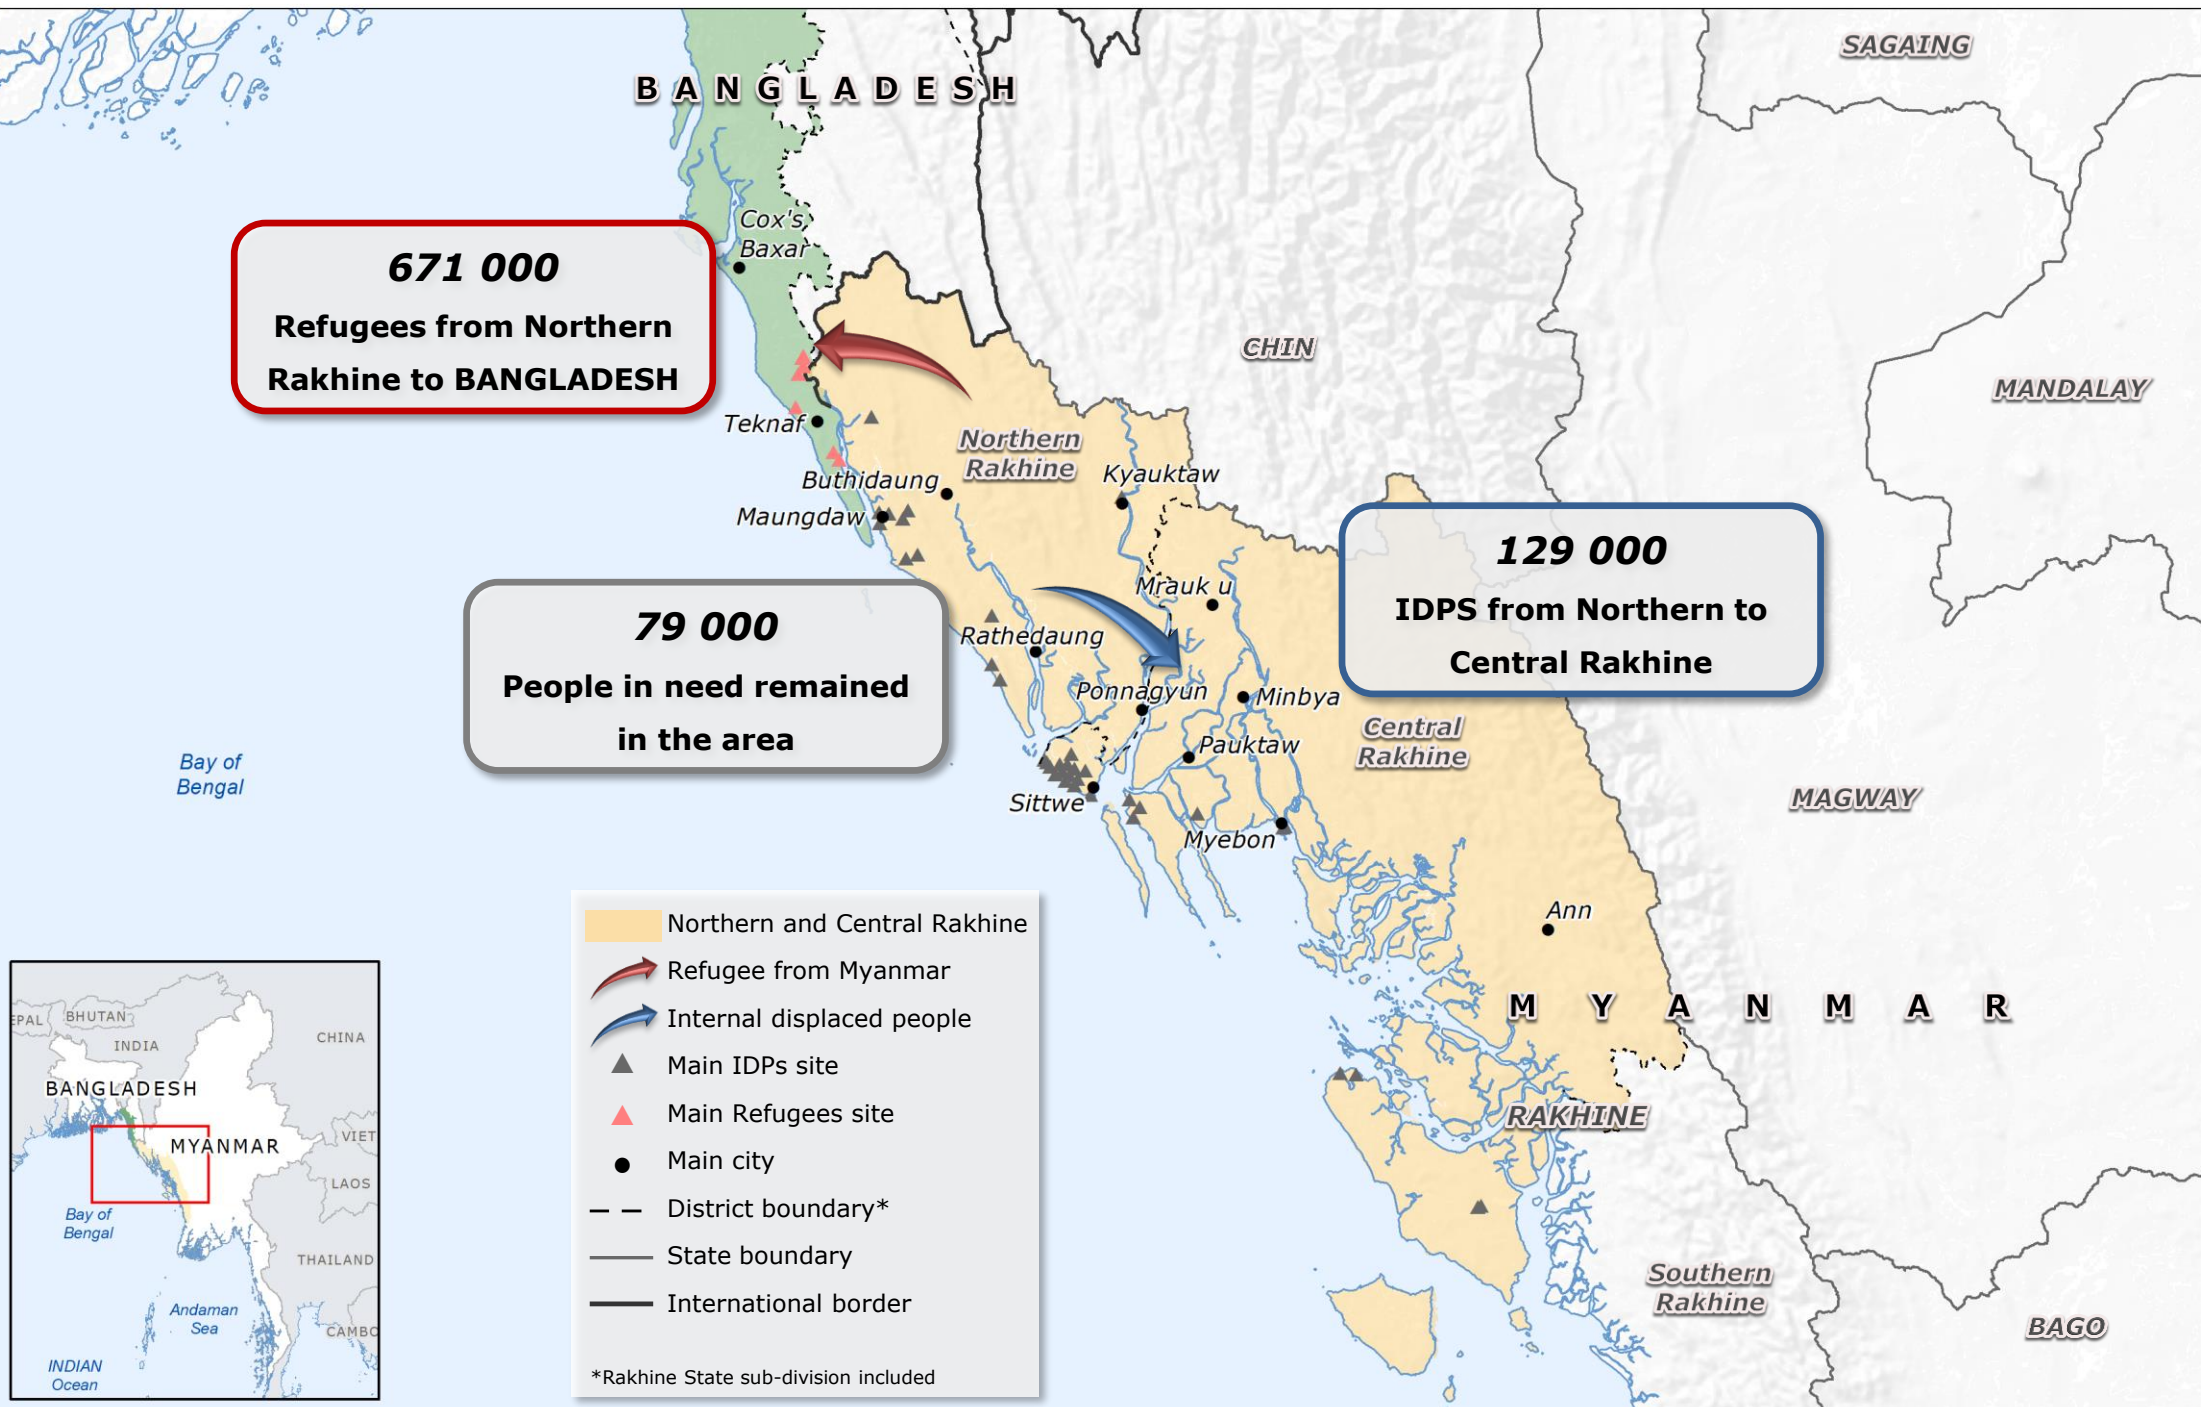

Myanmar/Burma, Bangladesh - People in need, Rohingya Crisis

671 000
Refugees from Northern Rakhine to BANGLADESH

79 000
People in need remained in the area

129 000
IDPS from Northern to Central Rakhine

- Northern and Central Rakhine
 - Refugee from Myanmar
 - Internal displaced people
 - Main IDPs site
 - Main Refugees site
 - Main city
 - District boundary*
 - State boundary
 - International border
- *Rakhine State sub-division included