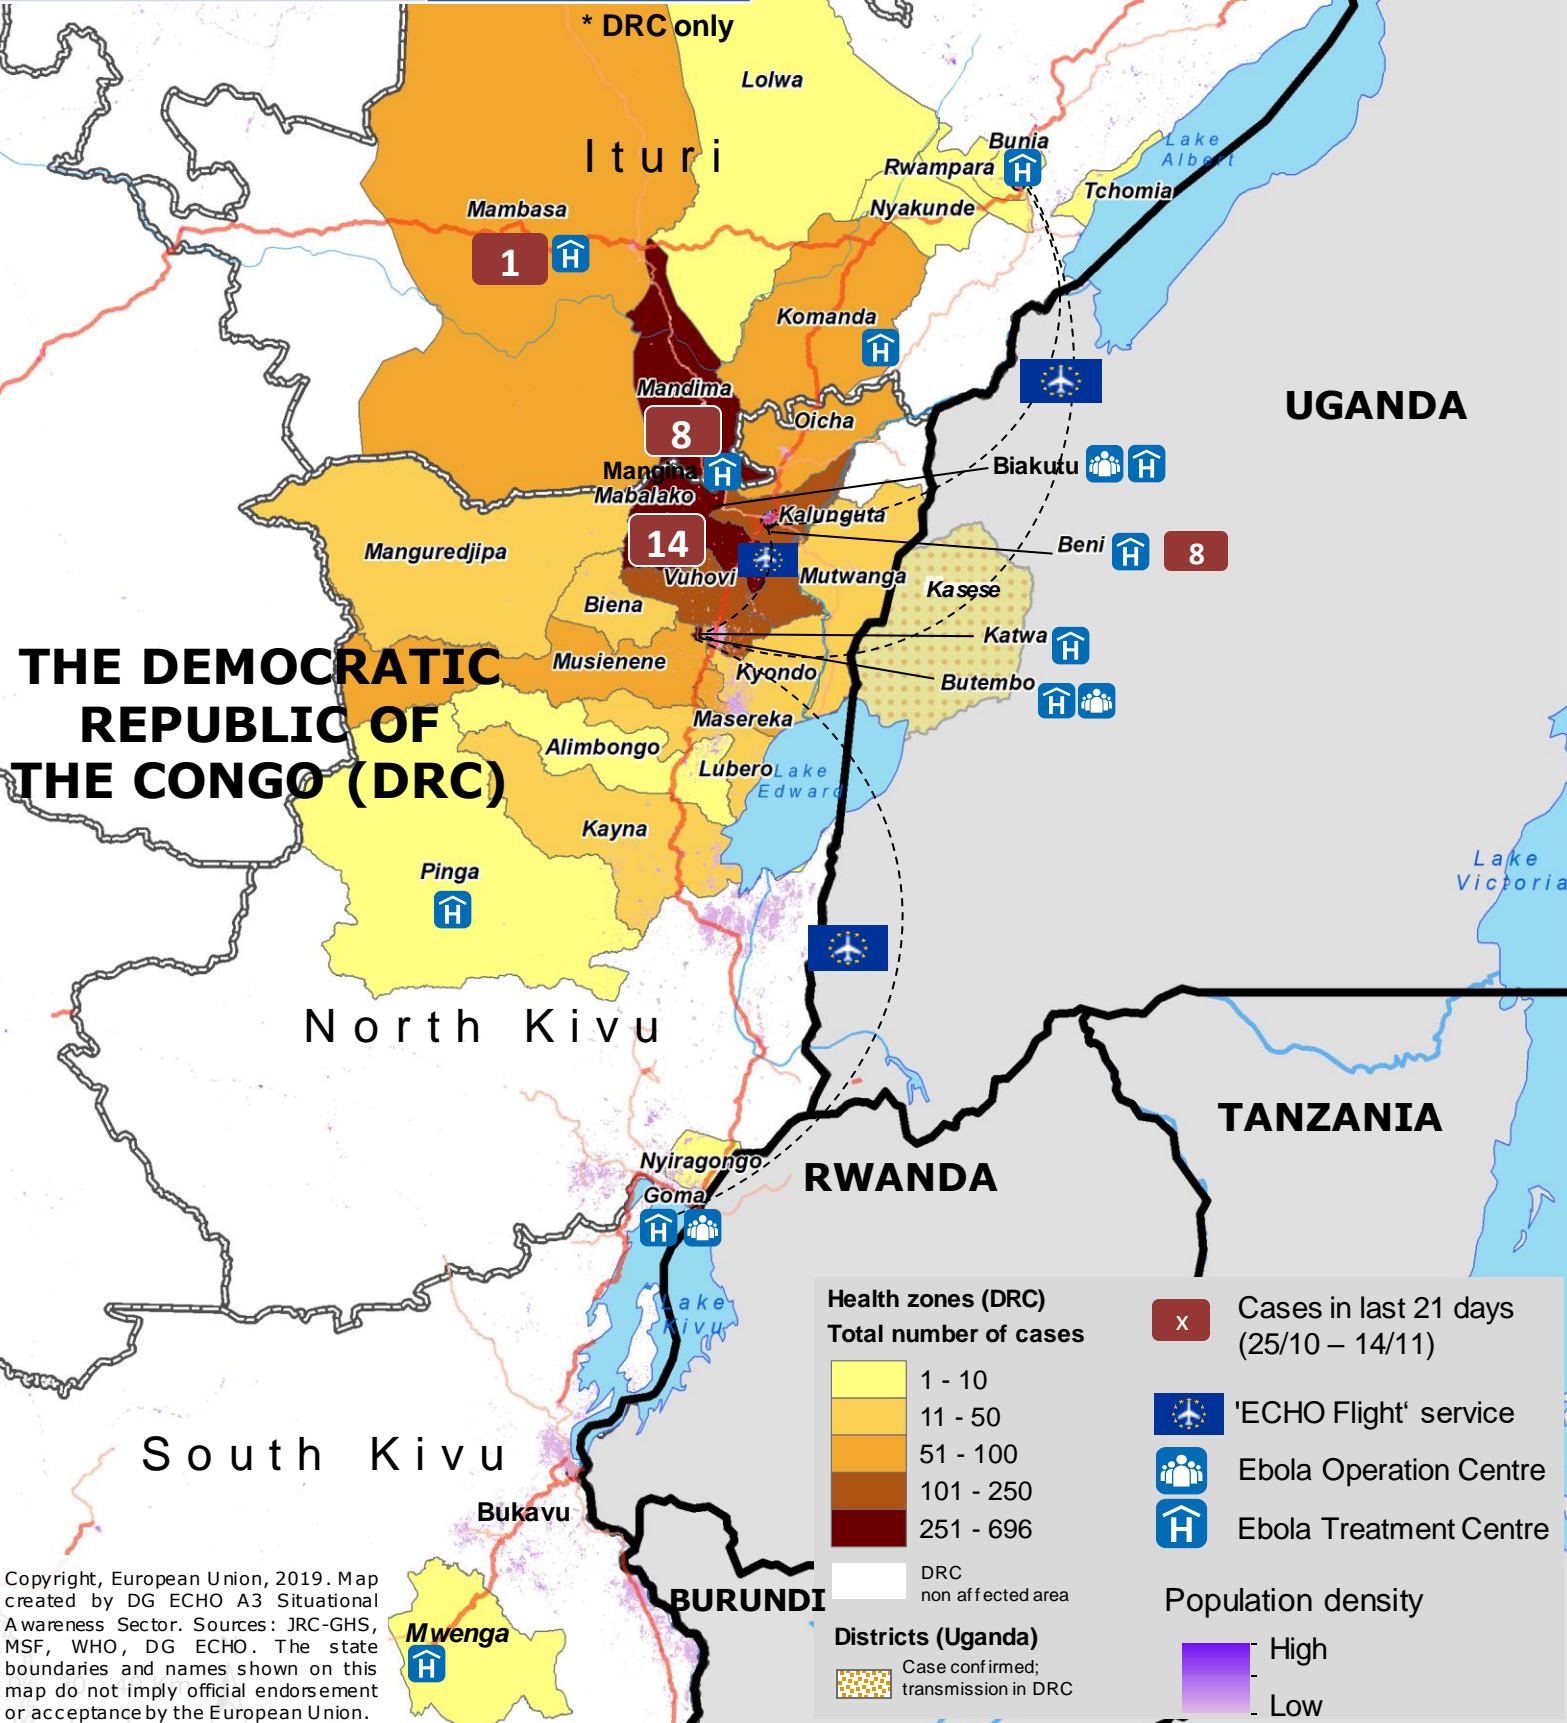

Ebola cases (as of 14/11)	
Total Cases	3 292
Deaths	2 194
Recovered	1 067*
Vaccinated	251 637*

Copyright, European Union, 2019. Map created by DG ECHO A3 Situational Awareness Sector. Sources: JRC-GHS, MSF, WHO, DG ECHO. The state boundaries and names shown on this map do not imply official endorsement or acceptance by the European Union.