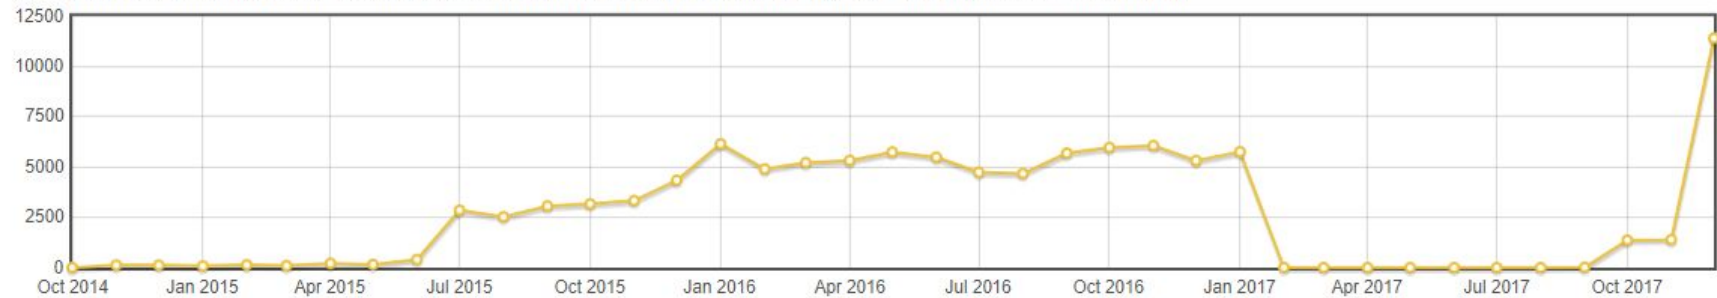

Erfgoed Gelderland

BaGlama2

Commons categories

[Show/hide category list](#)

Category details for **Images from Gemeentearchief Ede**

39 months have a data point, with 105,862 page views in total. Click on individual time points in the graph to see monthly data.

Page views in 2017-12

Total monthly page views: 11,408. [Download this table.](#)

Site	Pages	Views
English Wikipedia Details	2	11,107
Dutch Wikipedia Details	5	301
Wikidata Details	1	0

<https://tools.wmflabs.org/glamtools/baglama2/>