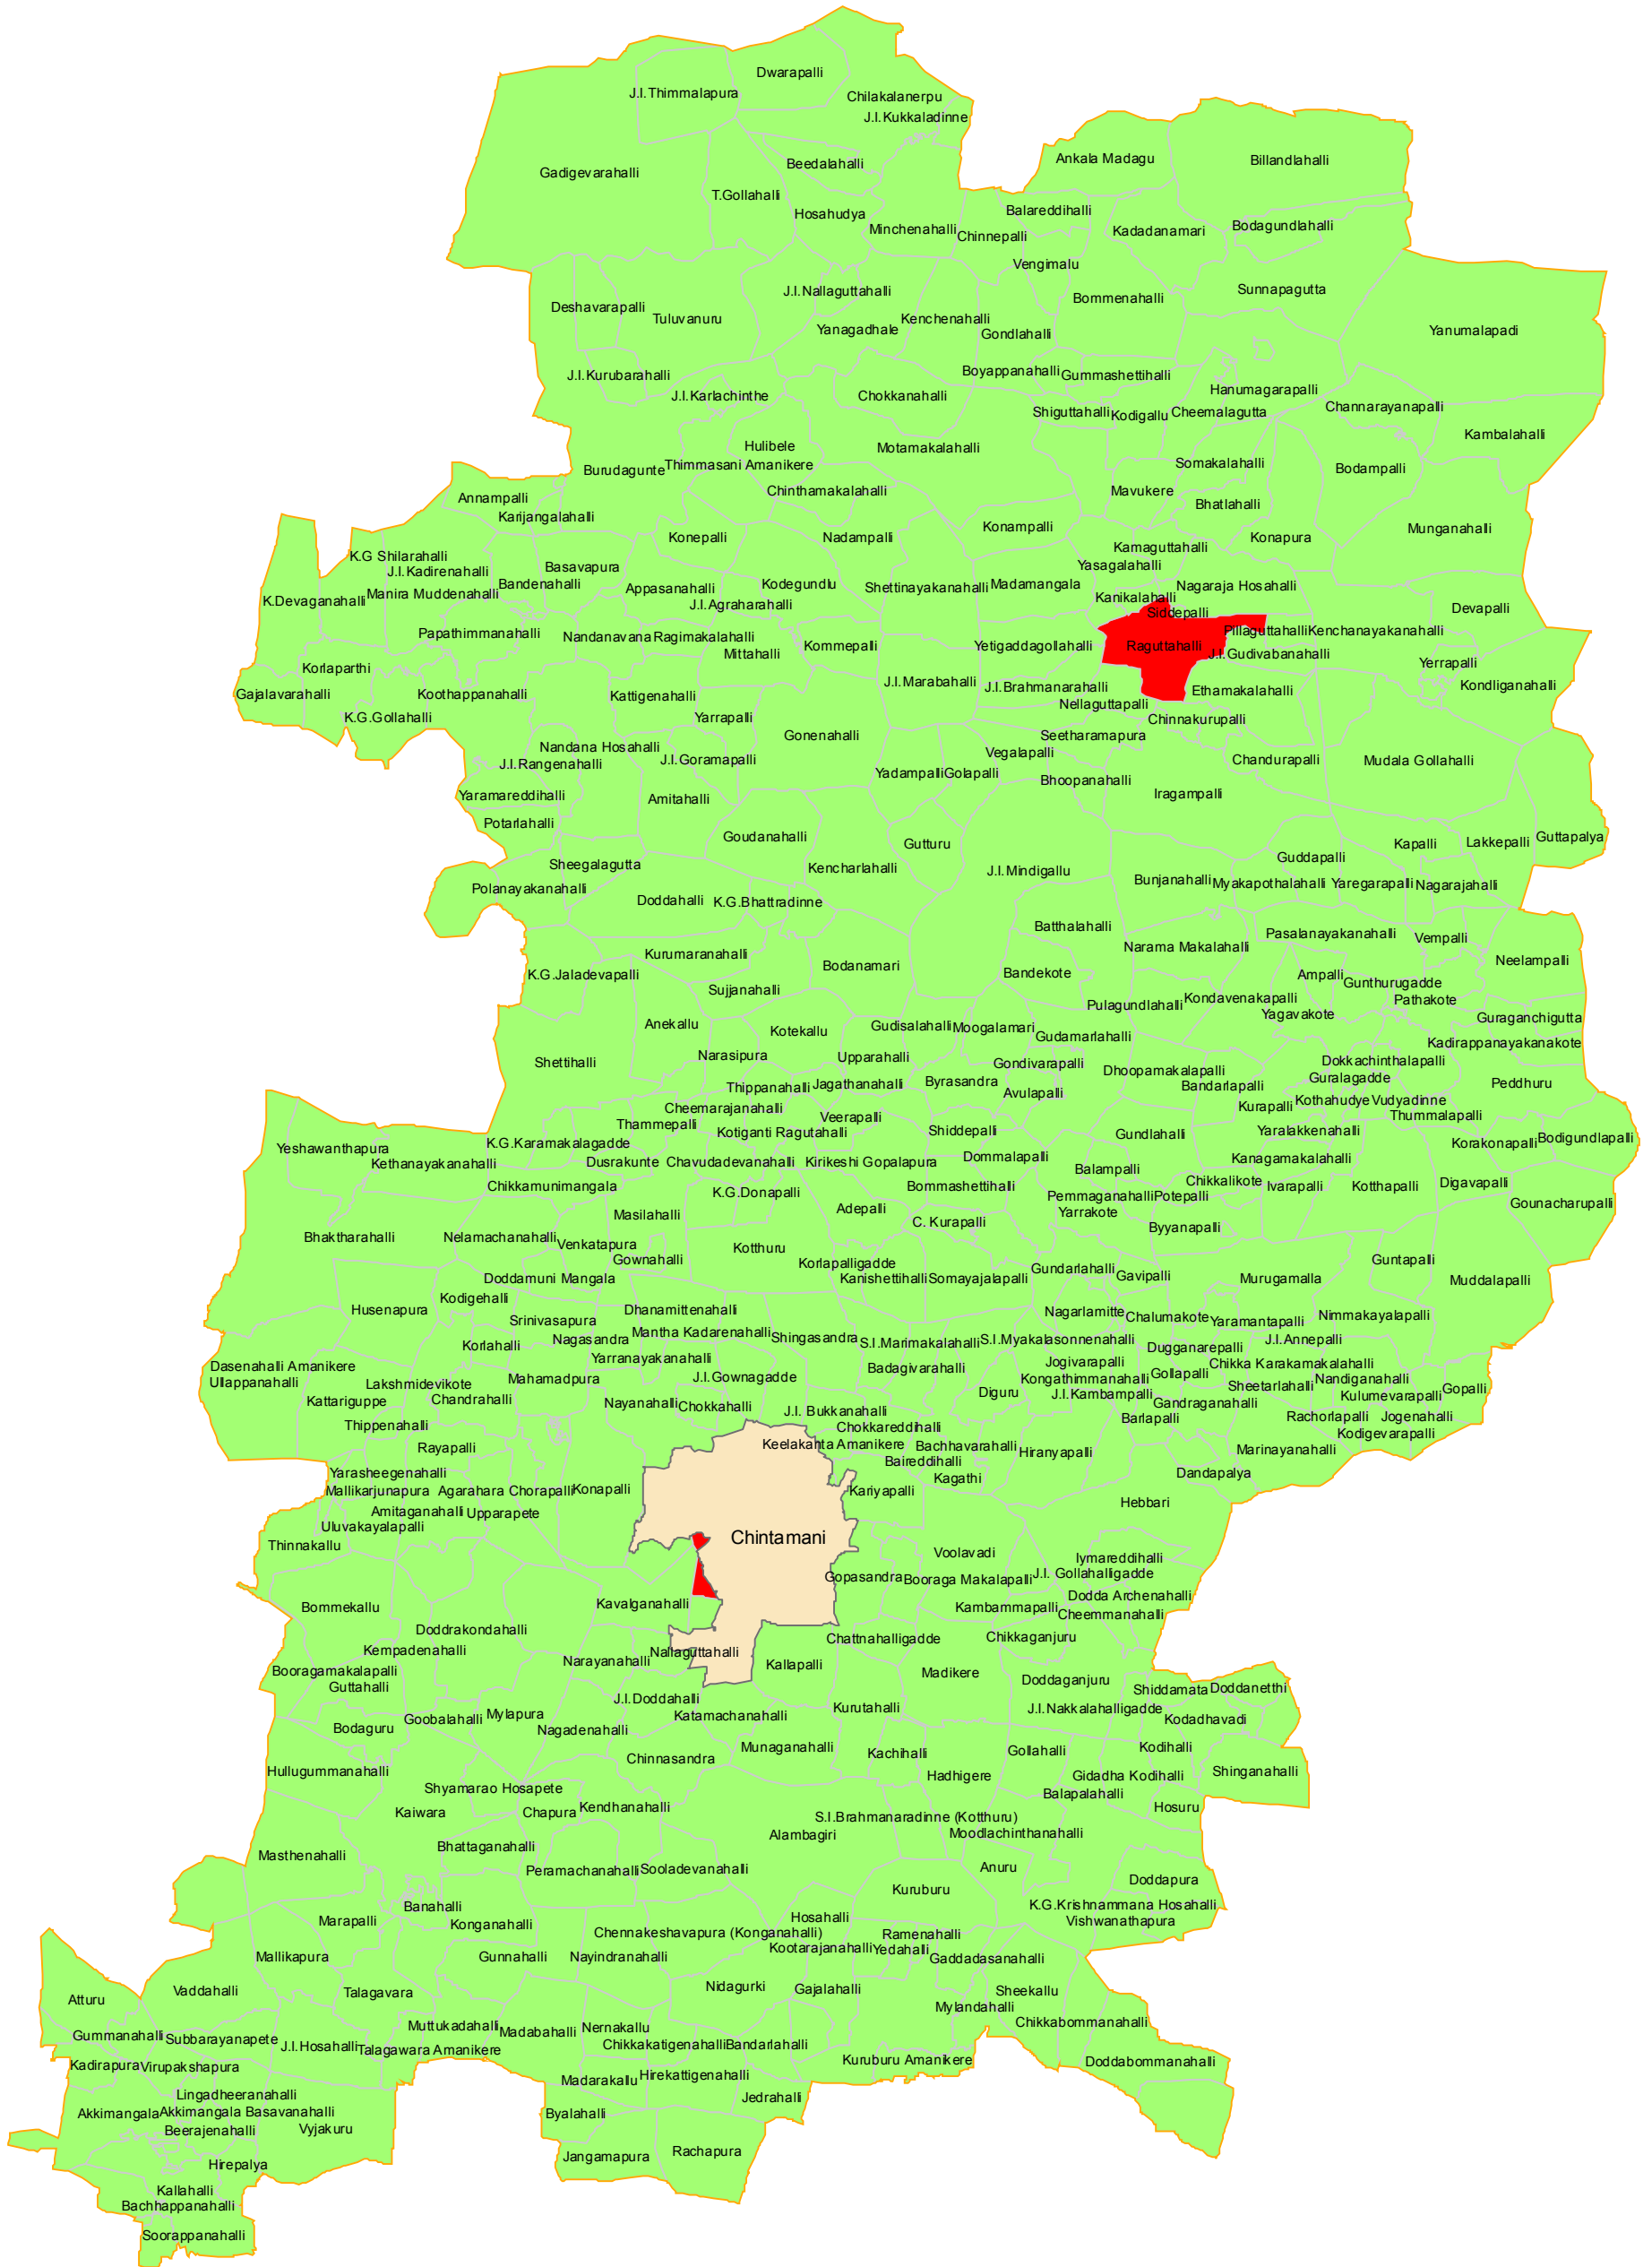

# Map Showing Affected Villages of Chinthamani Taluk Based on Atleast One Positive Case in the last 21 days as on 29th May 2020

## Legend

- Town Boundary
- Green:- No case reported in 21 Days
- Red:- Atleast one case reported in last 14 days
- Taluk Boundary