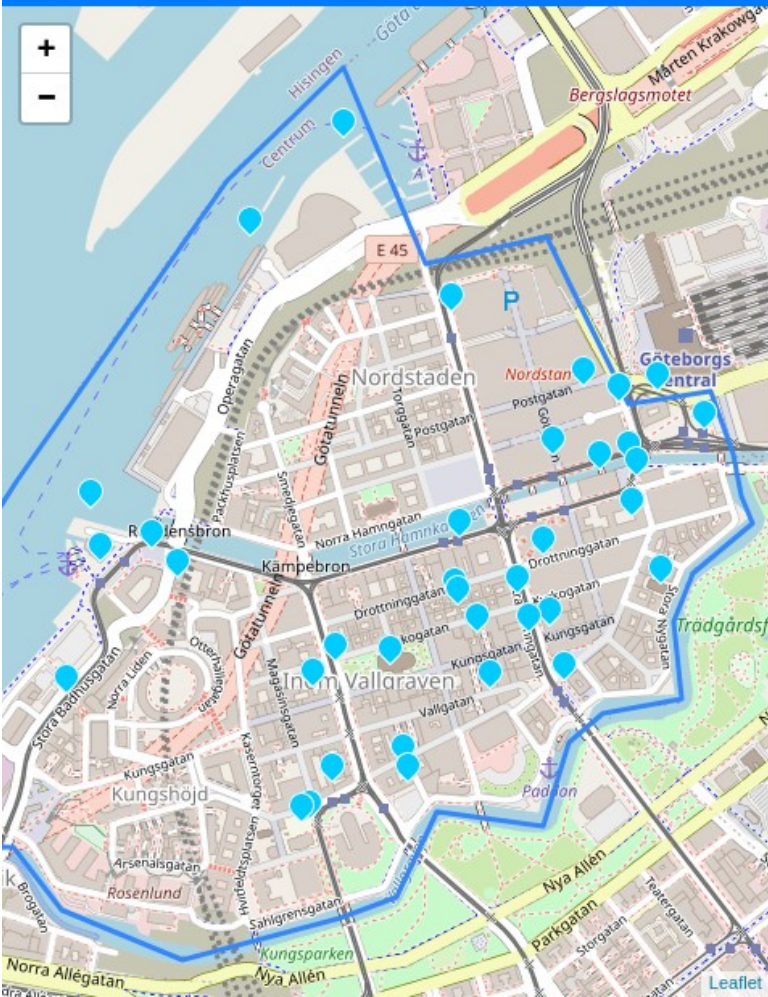

Inom Vallgraven, Centrum, Göteborgs Stad, Västra Götaland County, Sweden

category: boundary — type: administrative — OSM: [relation 1517095](#)

Latest matcher run: Sat, 15 Apr 2023 15:57

Please **check each match carefully** before uploading to OpenStreetMap.

If in doubt, **contact the local mapping community** before adding Wikidata tags.

Match candidates

Already tagged

No match

36 candidates found

Run matcher again

Type filter

1. ☐ hotell (Q27686): **9** matches
   - ☐ commercial building (Q655686): **9** matches – *building used for commercial use*
   - ☐ logi (Q5056668): **9** matches
   - ☐ företag (Q4830453): **9** matches – *organisation som mot betalning bedriver handel av varor eller tjänster till kunder*
   - ☐ biograf (Q41253): **8** matches – *lokal där många människor ser film samtidigt*
2. show: [more](#) / [all](#) (another 11 available)