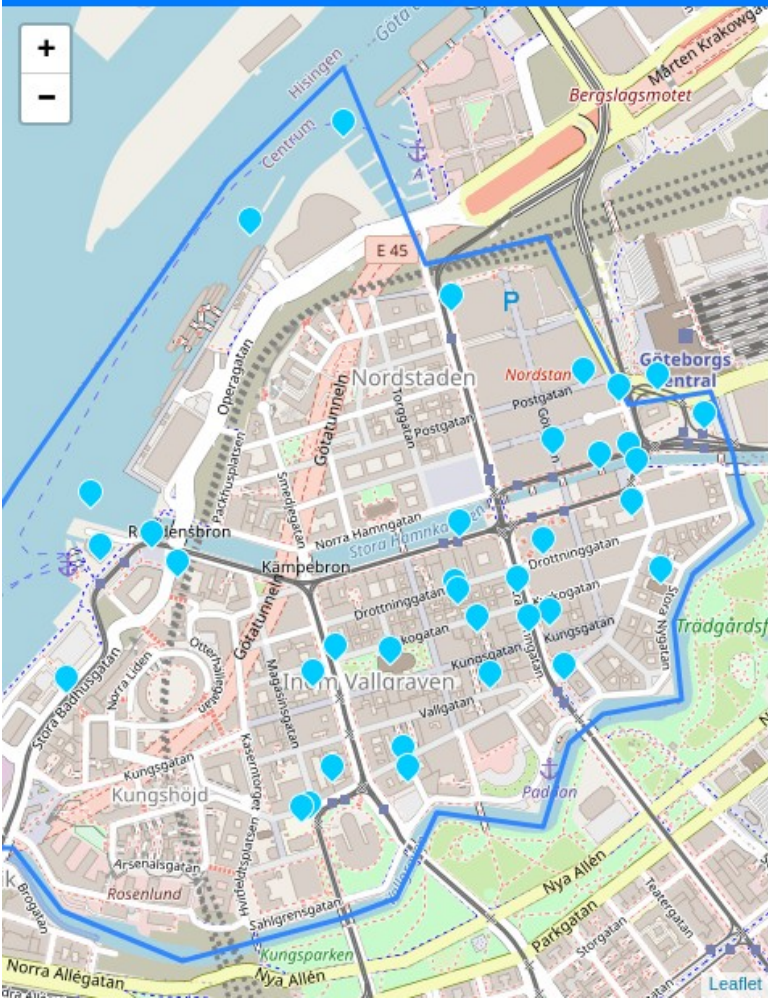

Type filter

1. ☐ hotel (Q27686): **9** matches – *establishment that provides lodging paid on a short-term basis*
   - ☐ commercial building (Q655686): **9** matches – *building used for commercial use*
   - ☐ lodging (Q5056668): **9** matches – *type of residential accommodation*
   - ☐ business enterprise (Q4830453): **9** matches – *organization involved in the trade of goods, services, or both to customers for pay*
   - ☐ movie theater (Q41253): **8** matches – *venue, usually a building, for viewing films*
2. show: [more](#) / [all](#) (another 11 available)

Drag to adjust language order preference.

English (172 Wikidata labels / 6 OSM objects)

Svenska / Swedish (210 Wikidata labels / 9 OSM objects) [[move to top]](#)

Nederlands / Dutch (48 Wikidata labels / 1 OSM objects) [[move to top]](#)

Français / French (30 Wikidata labels / 2 OSM objects) [[move to top]](#)

Português / Portuguese (28 Wikidata labels / 2 OSM objects) [[move to top]](#)

Deutsch / German (27 Wikidata labels / 7 OSM objects) [[move to top]](#)