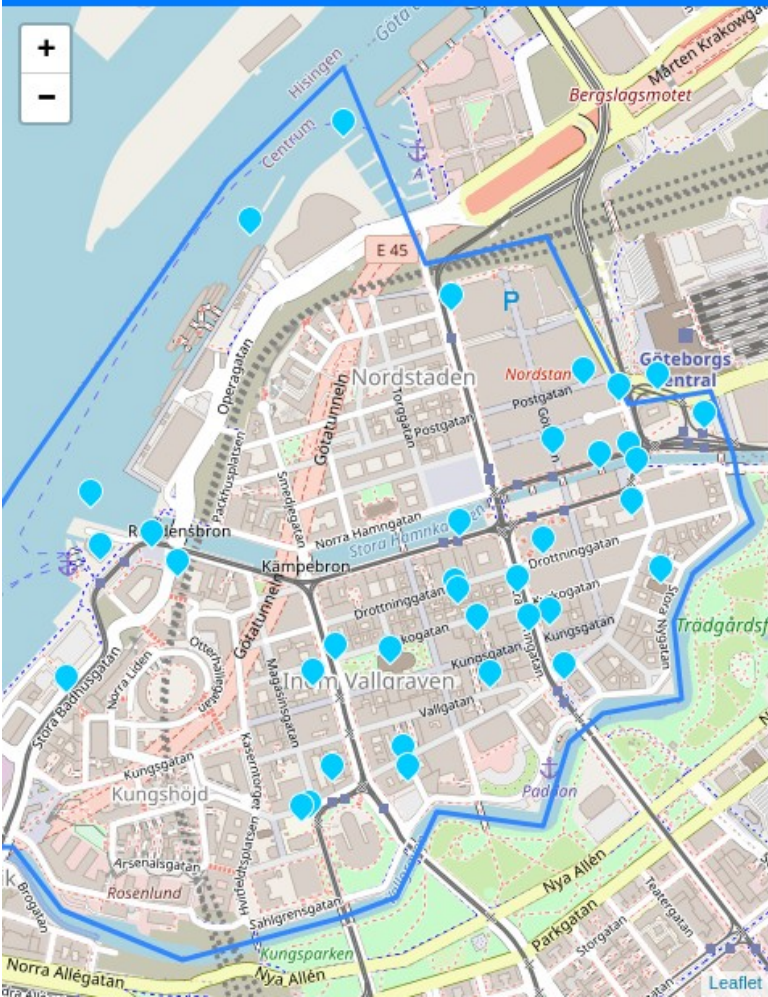

Search for a place, pick one and leave the matcher to run for a few minutes. Then check out the list of matches.

osm.wikidata.link

Inom Vallgraven

Inom Vallgraven, Centrum, Göteborgs Stad, Västra Götaland County, Sweden