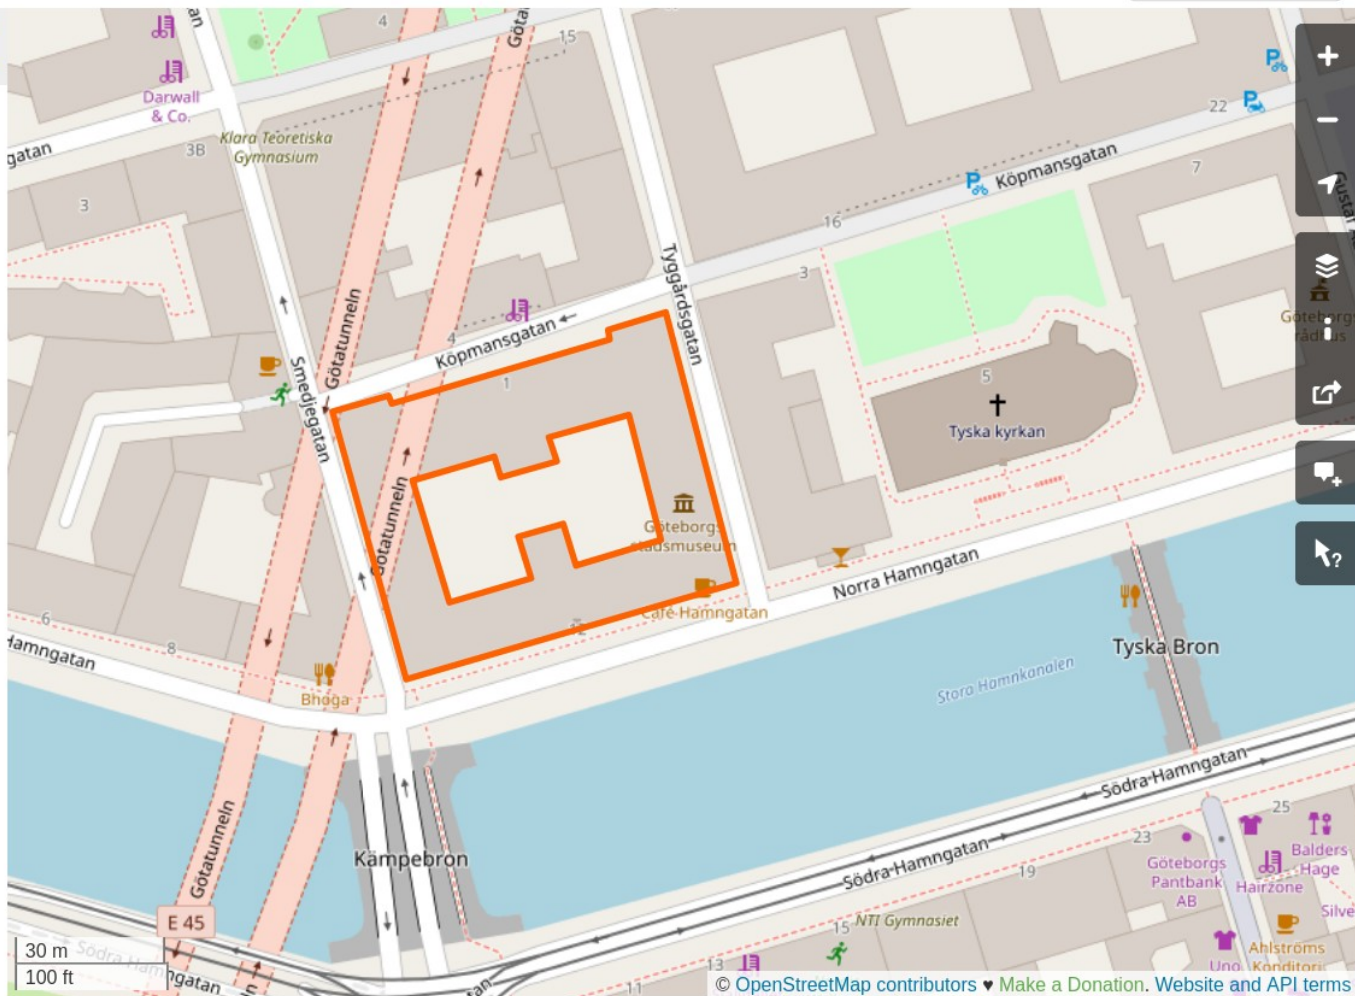

Search Where is this? Go

Relation: City Museum of Gothenburg (1136809)

Version #7

åtgärd (korr eller radering) av trasiga webadresser

Edited 4 months ago by [archie](#)
Changeset #130885708

Tags

building	yes
museum	local
name	Göteborgs stadsmuseum
name:en	City Museum of Gothenburg
name:sv	Göteborgs stadsmuseum