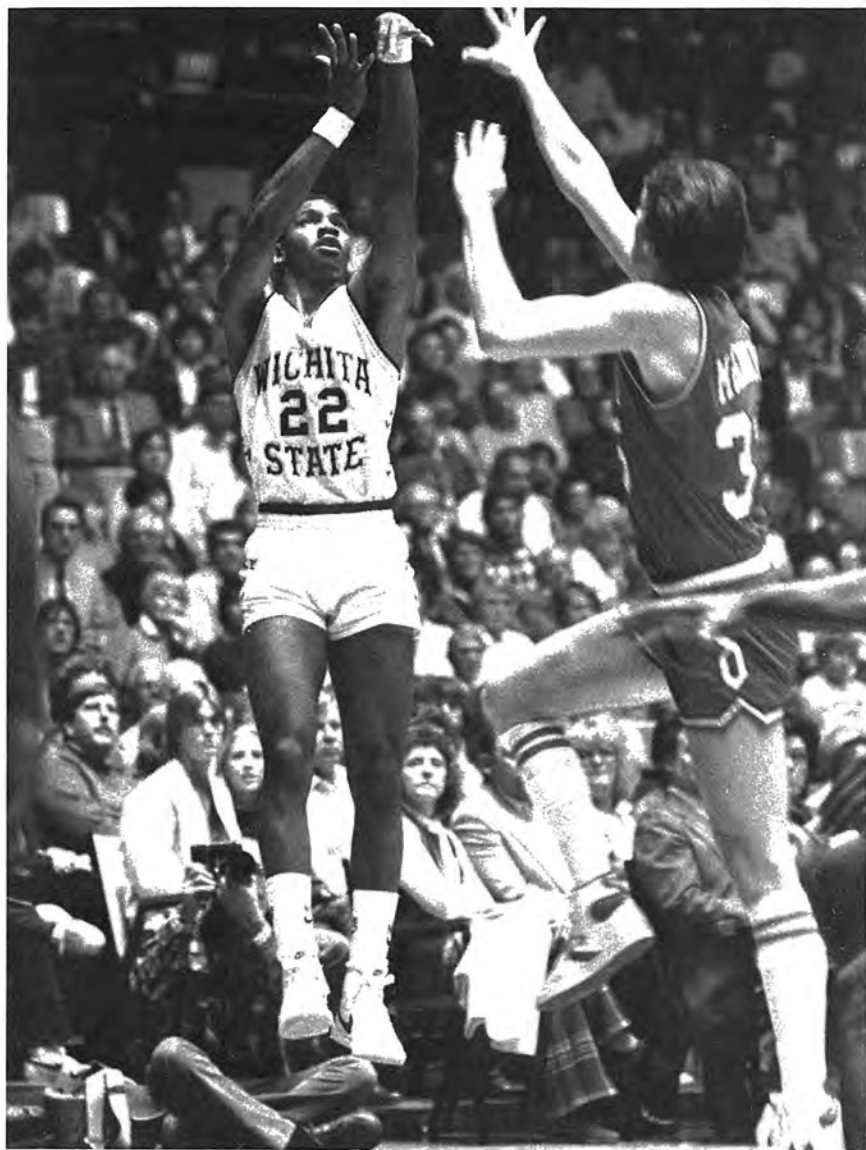

SHERROD'S STATISTICS

	G-GS	FG-FGA	PCT.	FT-FTA	PCT.	REB-AVG	PF-D	ASSTS	TP-AVG	MIN-AVG
1981-82 . . .	29-28	137-270	.507	44-57	.772	47-1.6	59-0	85	318-11.0	769-26.5
MVC	16-16	73-145	.503	20-27	.741	26-1.6	33-0	59	166-10.4	442-27.6
1982-83 . . .	27-27	167-338	.494	56-76	.737	76-2.8	59-1	91	413-15.3	866-32.1
MVC	17-17	104-215	.484	27-35	.771	43-2.5	42-1	54	257-15.1	546-32.1
TOTALS	56-55	304-608	.500	101-133	.752	123-2.2	118-1	176	731-13.1	1635-29.2
MVC	33-33	177-360	.492	47-62	.758	69-2.1	75-1	113	423-12.8	988-29.9