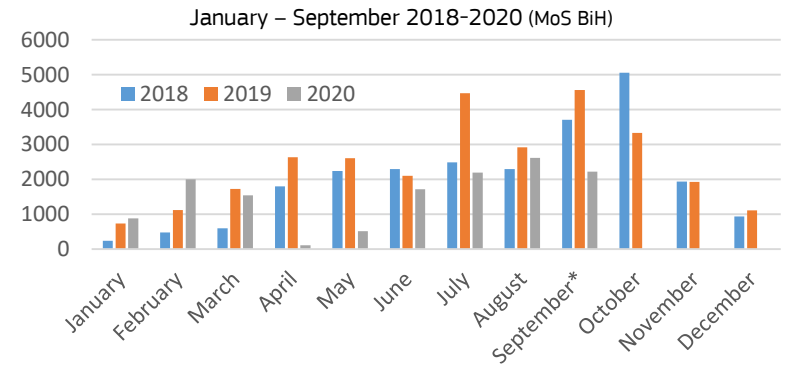

66,733 New arrivals since 2018, of which

13,470 Arrivals in 2020

5,793 Persons of Concern (PoC) in temporary centres and formal accommodations (the current capacities are fully used)

3,550 PoCs (on average) are sleeping out-of-sites

Source: UNHCR, IOM, DRC

Refugee / migrants sites

- government-run facility
- Temporary reception center

Cantons with Poc's sleeping outside

- 30
- 190 - 192
- 3150

Federations

- Federacija Bosna i Hercegovina
- Republika Srpska
- Brcko
- Country border

Occupancy (as of 5 October 2020)

- 1,001 – 1,900
- 401 - 1,000
- 101 - 400
- < 100

Registered arrivals of irregular migrants in Bosnia and Herzegovina (BiH)

*Please note that not all arrivals for September 2020 are officially registered