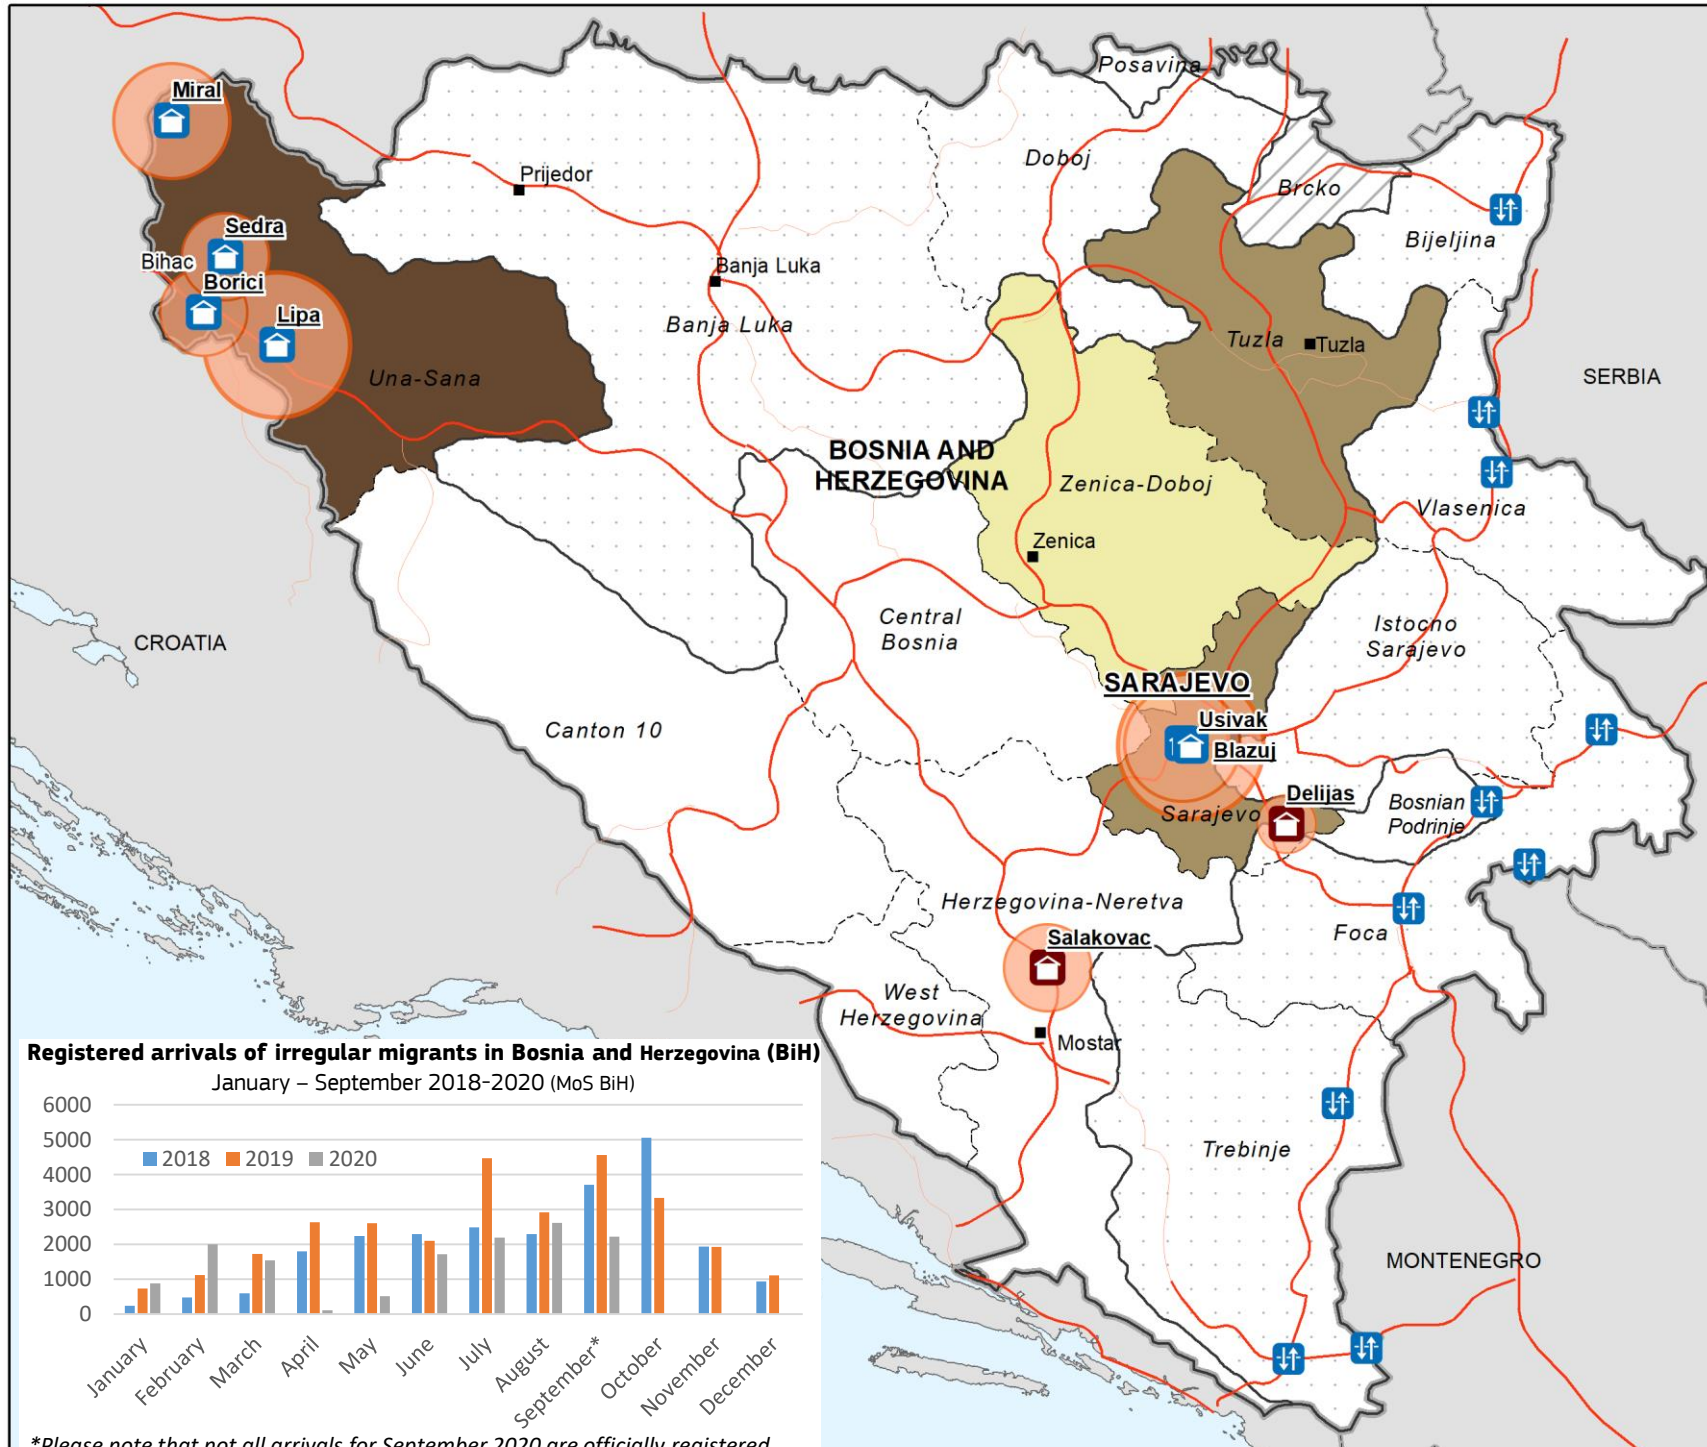

66,733 New arrivals since 2018, of which

13,470 Arrivals in 2020

5,793 Persons of Concern (PoC) in temporary centres and formal accommodations (the current capacities are fully used)

3,550 PoCs (on average) are sleeping out-of-sites

Source: UNHCR, IOM, DRC

Refugee / migrants sites

- government-run facility
- Temporary reception center

Cantons with Poc's sleeping outside

- 30
- 190 - 192
- 3150

Federations

- Federacija Bosna i Hercegovina
- Republika Srpska
- Brcko
- Country border

Occupancy (as of 5 October 2020)

- 1,001 – 1,900
- 401 - 1,000
- 101 - 400
- < 100

Registered arrivals of irregular migrants in Bosnia and Herzegovina (BiH)

*Please note that not all arrivals for September 2020 are officially registered