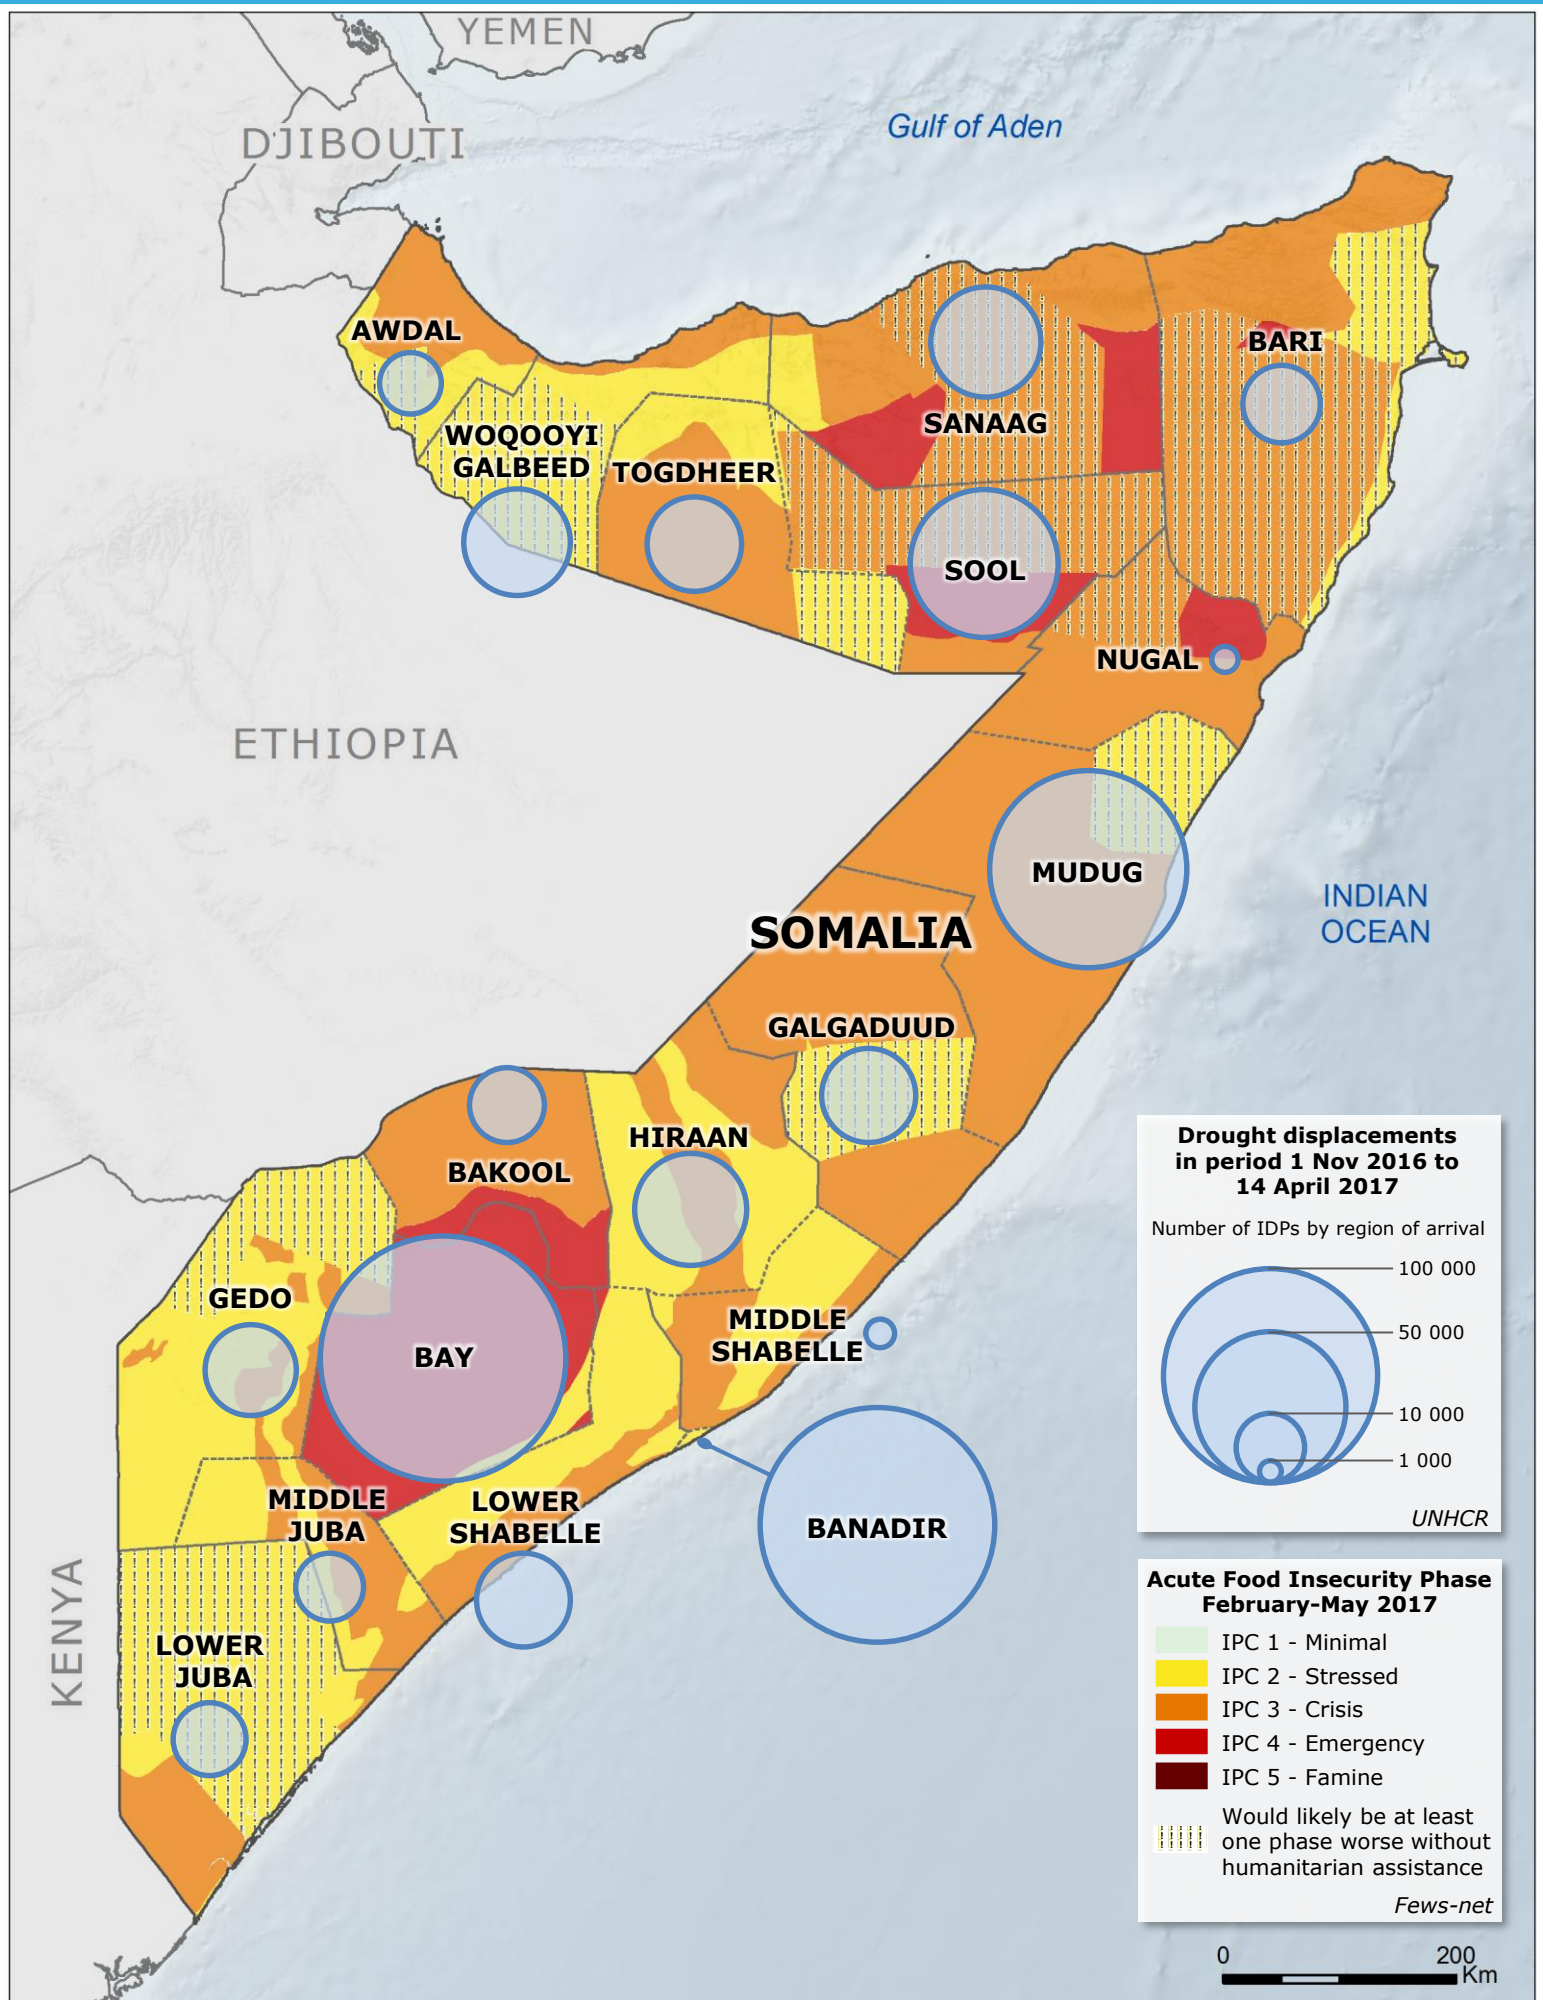

Somalia Drought Displacement

Drought displacements in period 1 Nov 2016 to 14 April 2017

Number of IDPs by region of arrival

- 100 000
- 50 000
- 10 000
- 1 000

UNHCR

Acute Food Insecurity Phase February-May 2017

- IPC 1 - Minimal
- IPC 2 - Stressed
- IPC 3 - Crisis
- IPC 4 - Emergency
- IPC 5 - Famine

Would likely be at least one phase worse without humanitarian assistance

Fews-net