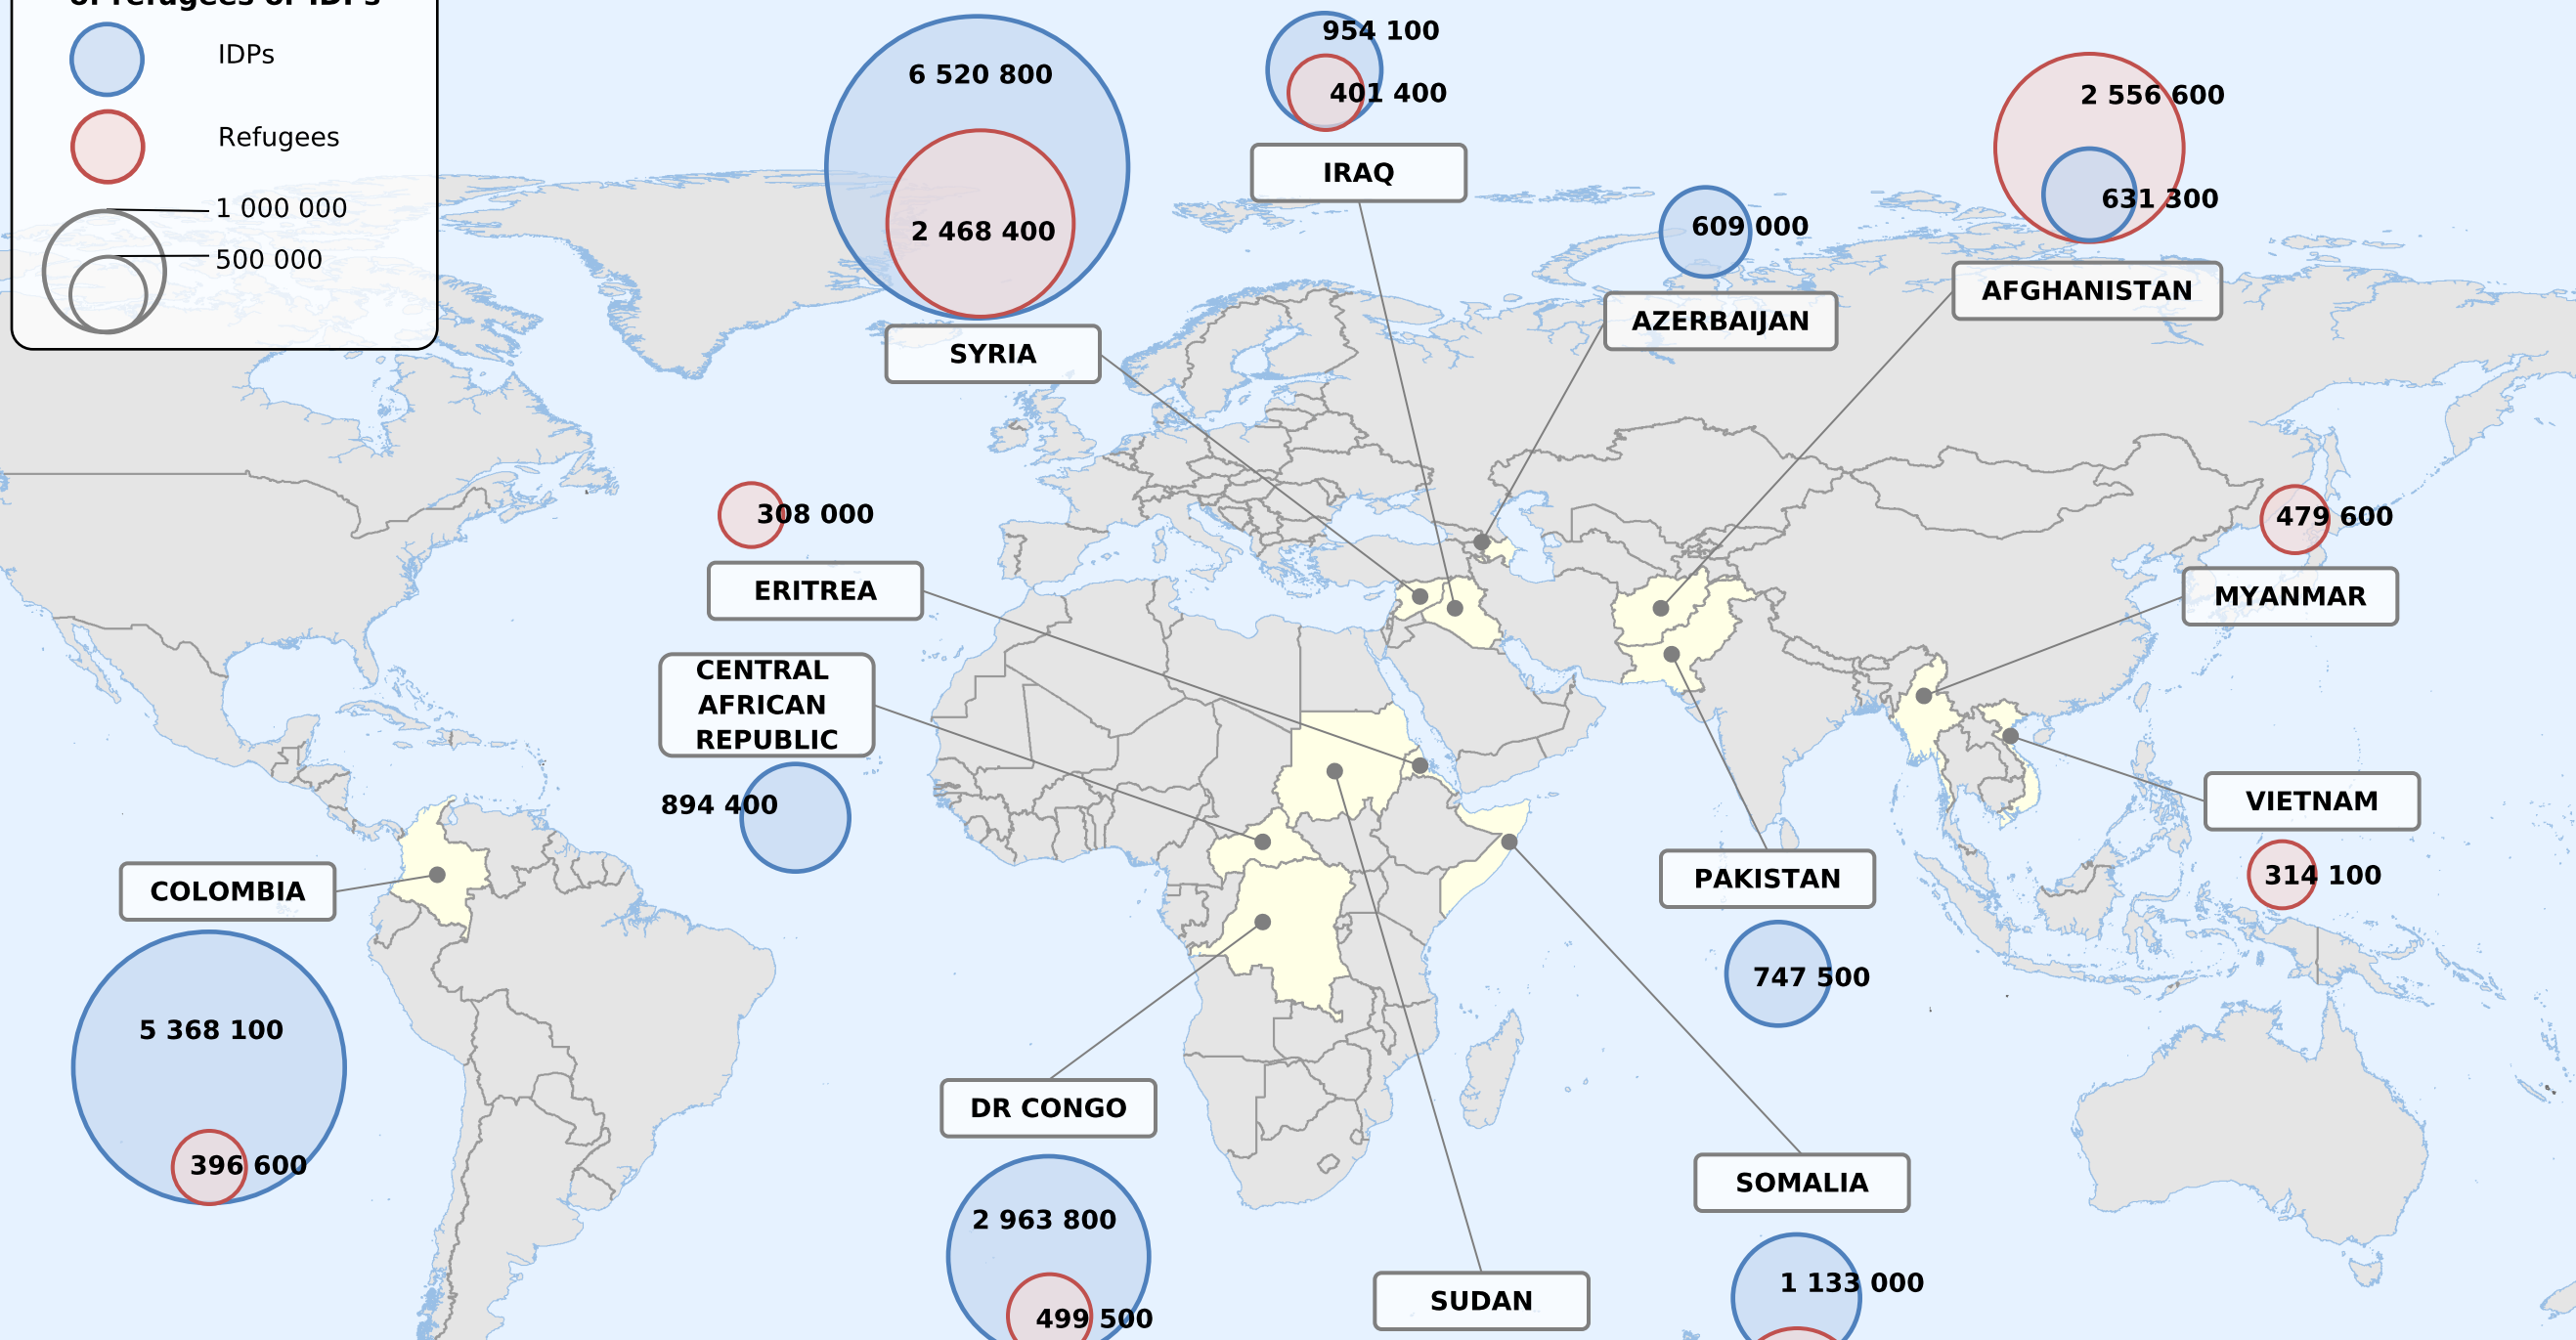

World Refugee Day - global trends (as of end of 2013)

Top 10 origin countries of refugees or IDPs

- Blue circle: IDPs
- Red circle: Refugees
- Scale: 1 000 000 (outer circle), 500 000 (inner circle)

Source: UNHCR Global Trends 2013

Situation at the end of 2013	
Total refugees	16 700 000
Total IDPs	33 300 000
Total asylum-seekers	1 200 000