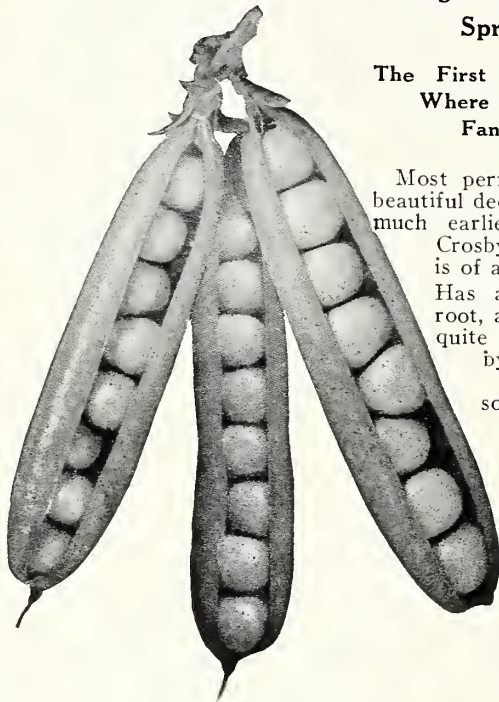

Pedegree Extra Early Peas

The Charleston or Large Wakefield Cabbage

The Best Large Early Cabbage

It can be the First Cabbage sent to market and on account of its handsome appearance, will invariably bring the Tip Top Prices. If, however, the early market prices are low, it can safely be left standing in the field to mature to an extra large, compact, solid,

magnificent cabbage which has never failed to attract the admiration of the most skilled gardeners and always brings better prices than any other sort harvested at the same time. Our stock is extra selected. Pkt., 10c. Oz., 20c. ¼ Lb., 50c. Lb., $1.75. Postpaid.