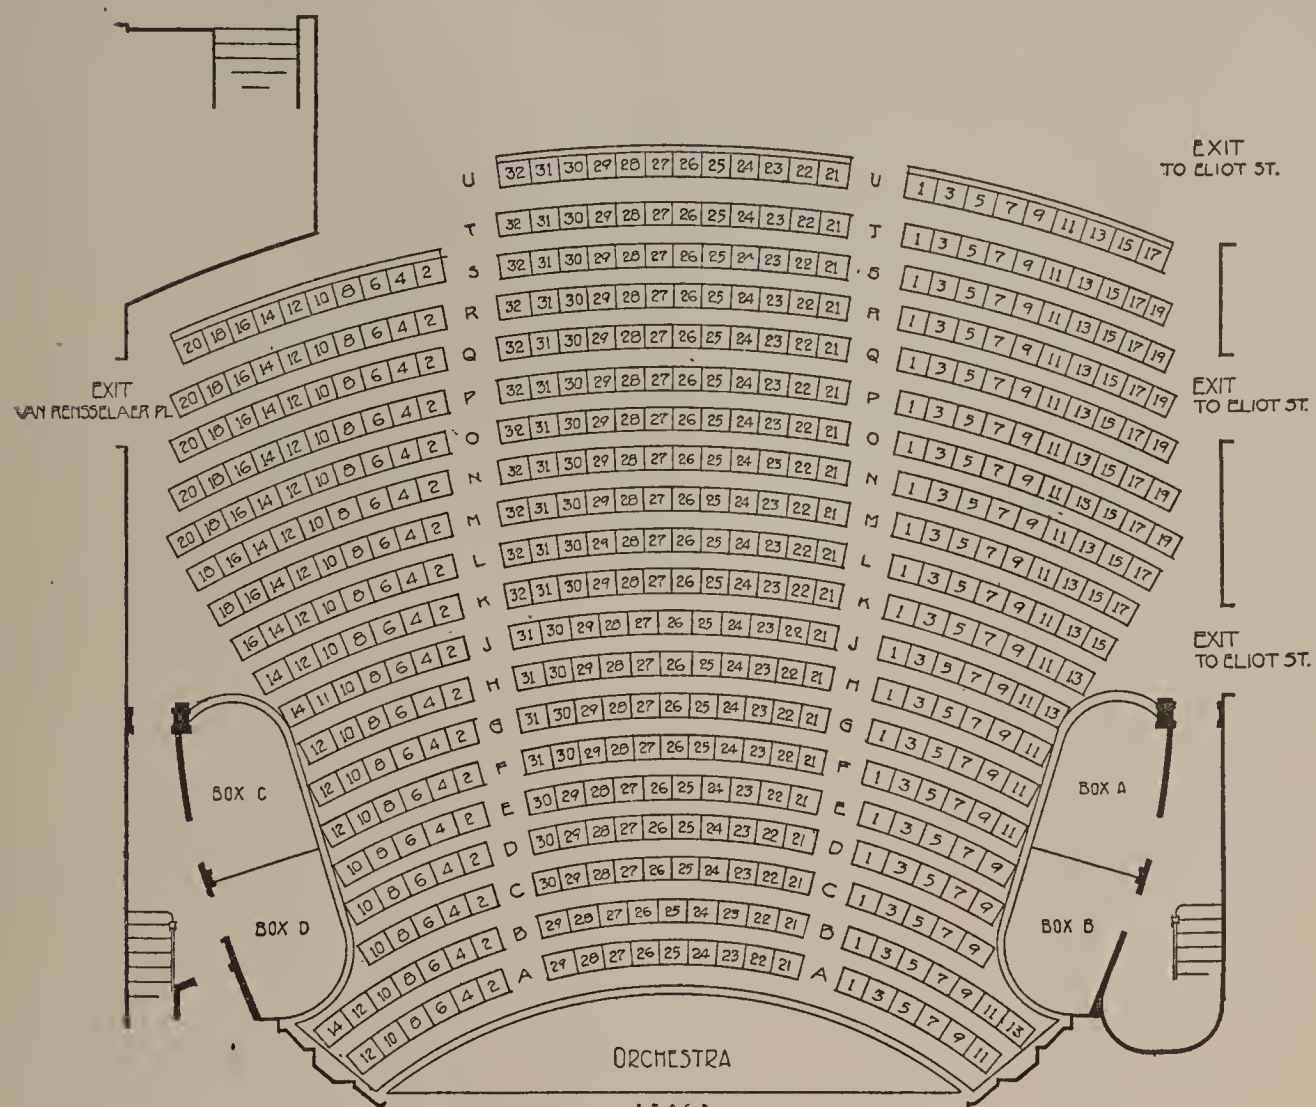

PLYMOUTH THEATRE

HERRICK

TICKETS ALL THEATRES

Phone 2328 B B Connecting Five Lines

COPLEY SQUARE, BOSTON