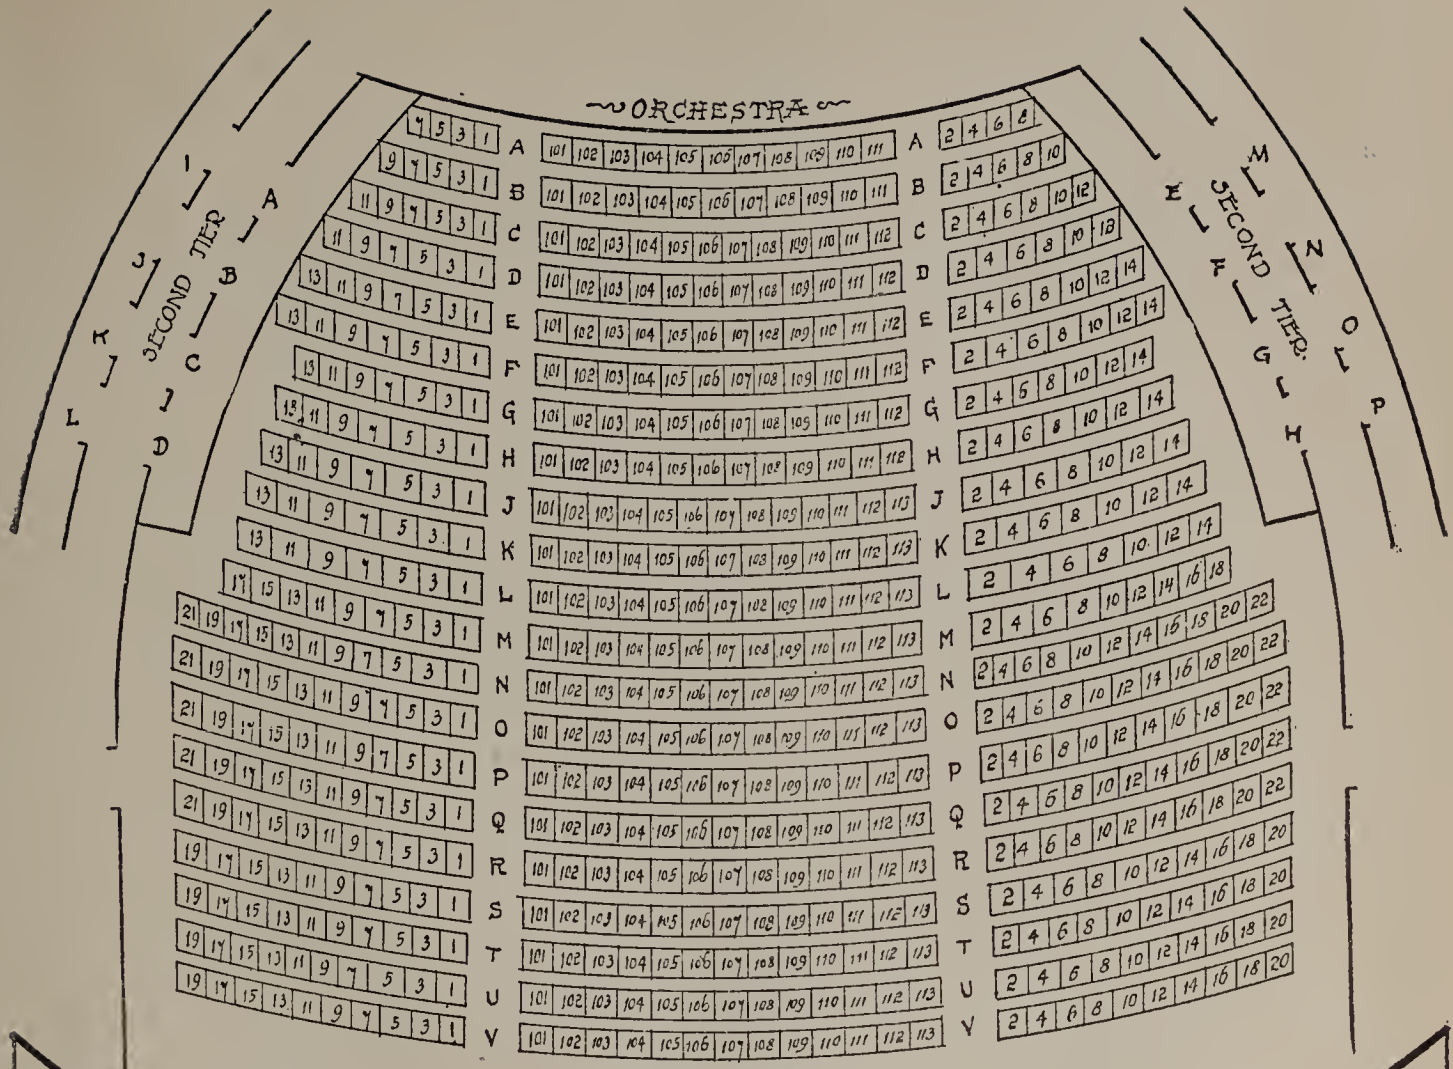

SHUBERT THEATRE