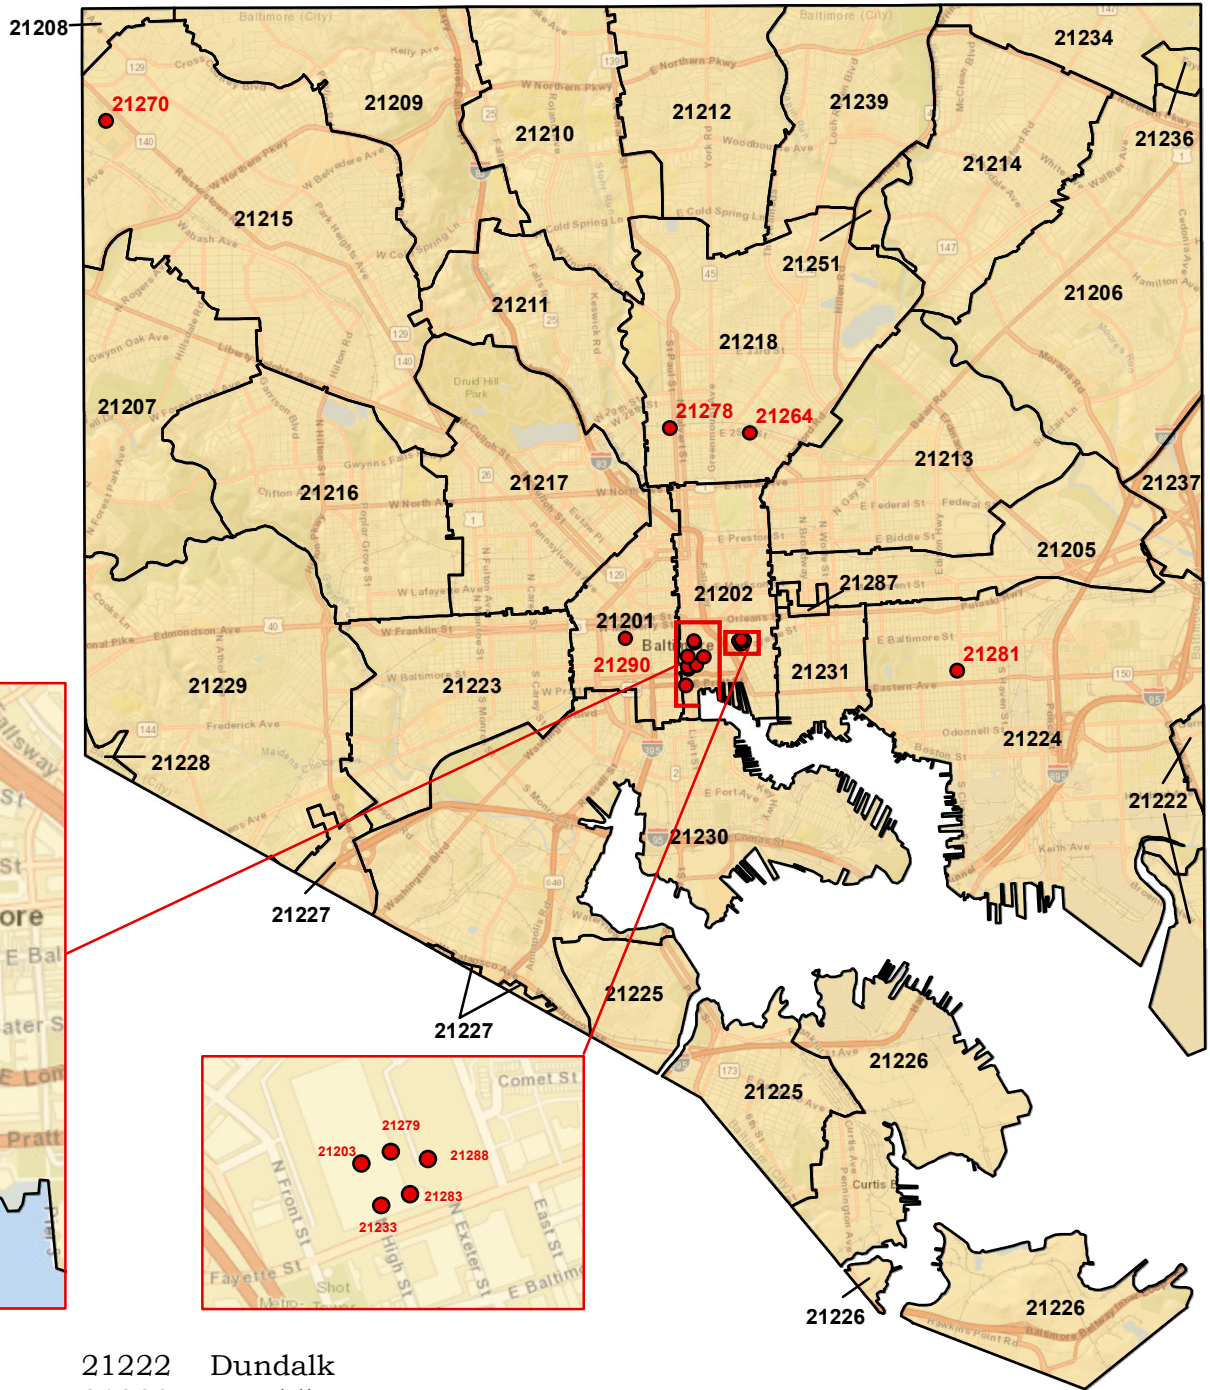

BALTIMORE CITY, MD 2017 ZIP CODE AREAS

21201	Baltimore	21222	Dundalk
21202	Baltimore	21223	Franklin
21205	Baltimore	21224	Highlandtown
21206	Raspeburg	21225	Brooklyn
21207	Gwynn Oak	21226	Curtis Bay
21208	Pikesville	21227	Halethorpe
21209	Mt Washington	21228	Catonsville
21210	Roland Park	21229	Carroll
21211	Baltimore	21230	Morrell Park
21212	Govans	21231	Baltimore
21213	Clifton	21234	Parkville
21214	Baltimore	21236	Nottingham
21215	Arlington	21237	Rosedale
21216	Baltimore	21239	Northwood
21217	Druid	21251	Baltimore
21218	Baltimore	21287	Baltimore

POST OFFICE ZIP CODES

21203	Baltimore	21278	Baltimore
21233	Baltimore	21279	Baltimore
21263	Baltimore	21280	Baltimore
21264	Baltimore	21281	Baltimore
21265	Baltimore	21283	Baltimore
21270	Baltimore	21288	Baltimore
21273	Baltimore	21290	Baltimore
21274	Baltimore	21297	Baltimore
21275	Baltimore	21298	Baltimore