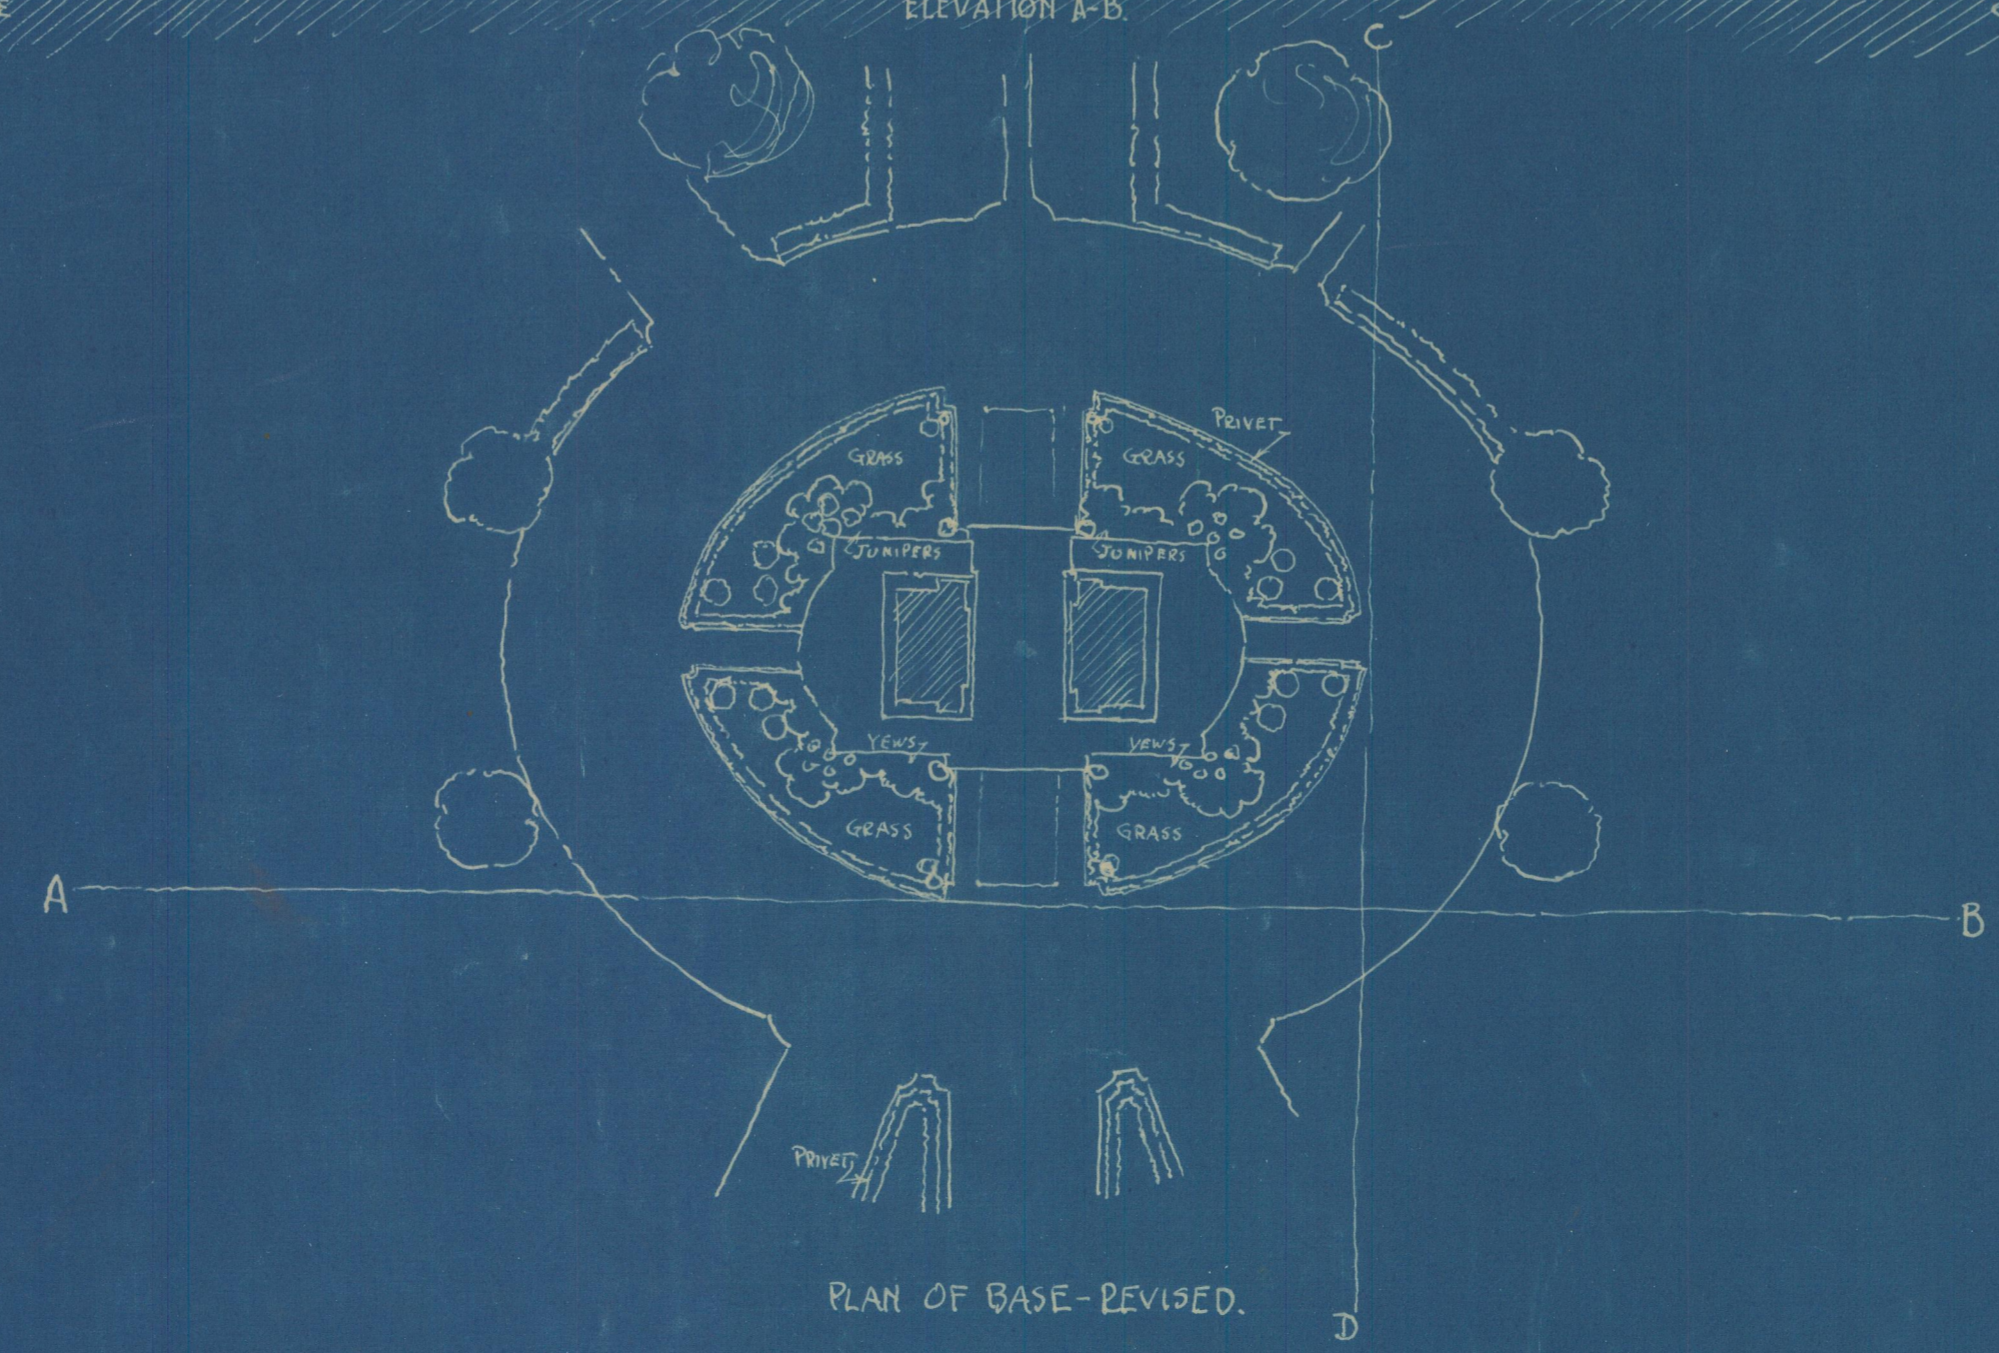

ELEVATION C-D.

ELEVATION A-B.

VICINITY OF ARCH.

PLAN OF BASE-REVISED.

1/16 INCH ELEVATIONS
 FROM A PLANTING PLAN PROPOSED TO
 PROVIDE A SETTING
 FOR WASHINGTON MEMORIAL ARCH AT
 VALLEY FORGE PARK — PENNSYLVANIA
 PREPARED FOR THE VALLEY FORGE PARK COMMISSION.
 MARCH 1926. DRAWING #3
Richard B. Burns - Landscape Architect.