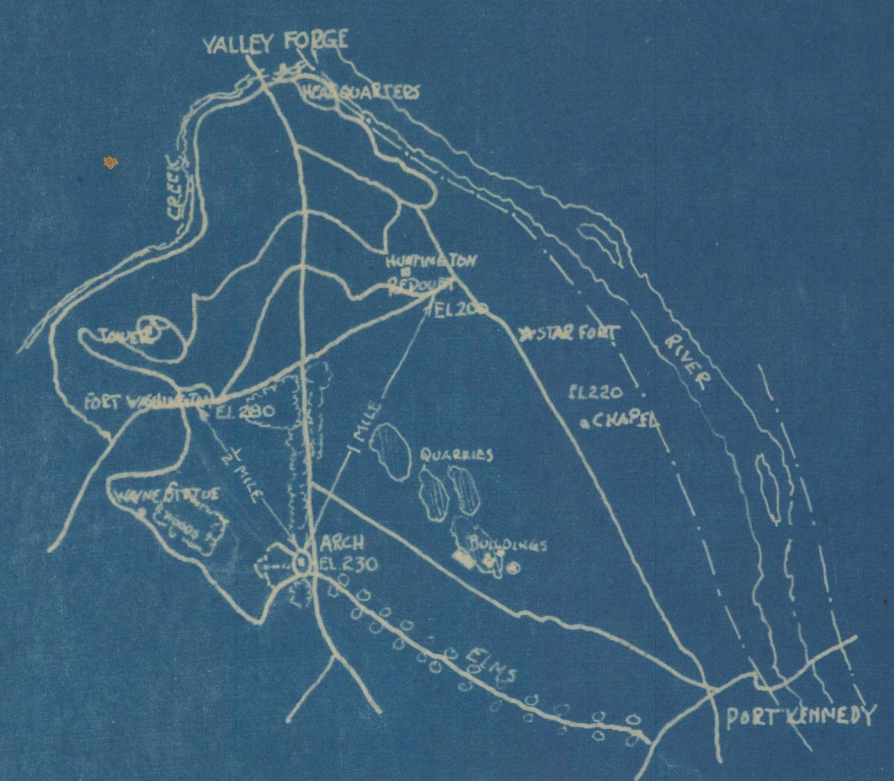

ELEVATION C-D.

ELEVATION A-B.

VICINITY OF ARCH.

PLAN OF BASE-REVISED.

1/16 INCH ELEVATIONS
 FROM A PLANTING PLAN PROPOSED TO
 PROVIDE A SETTING
 FOR WASHINGTON MEMORIAL ARCH AT
 VALLEY FORGE PARK — PENNSYLVANIA
 PREPARED FOR THE VALLEY FORGE PARK COMMISSION.
 MARCH 1926. DRAWING #3
Richard B. Burns - Landscape Architect.