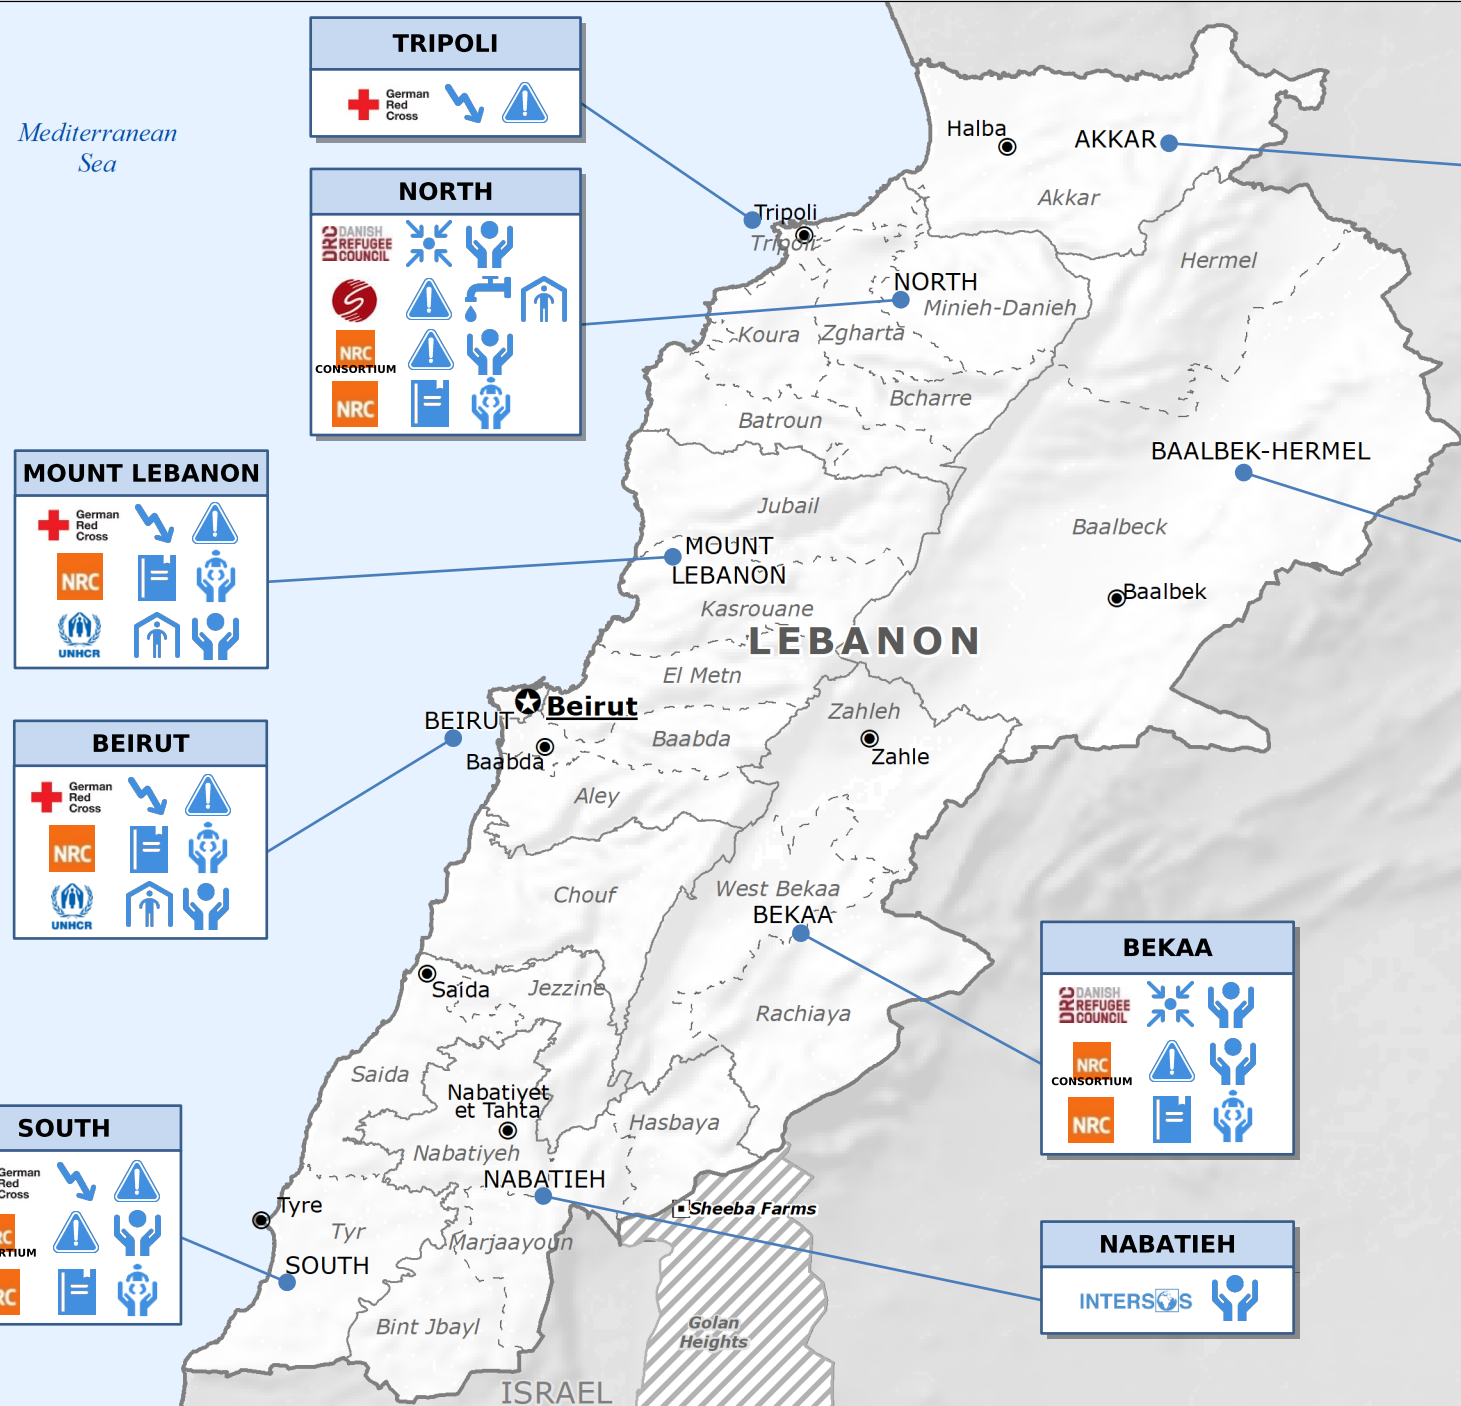

# ECHO supported intervention in Lebanon in 2021

### Organisations

- DRC-DK
- ICRC-CH
- INTERSOS-IT
- IRC-DE
- NRC-Consortium
- NRC-NO
- Red Cross-DE
- Red Cross-SE\*
- SI-FR
- UNHCR-CH
- UNHCR/WFP \*under review
- WAR CHILD-NL

### COUNTRY WIDE