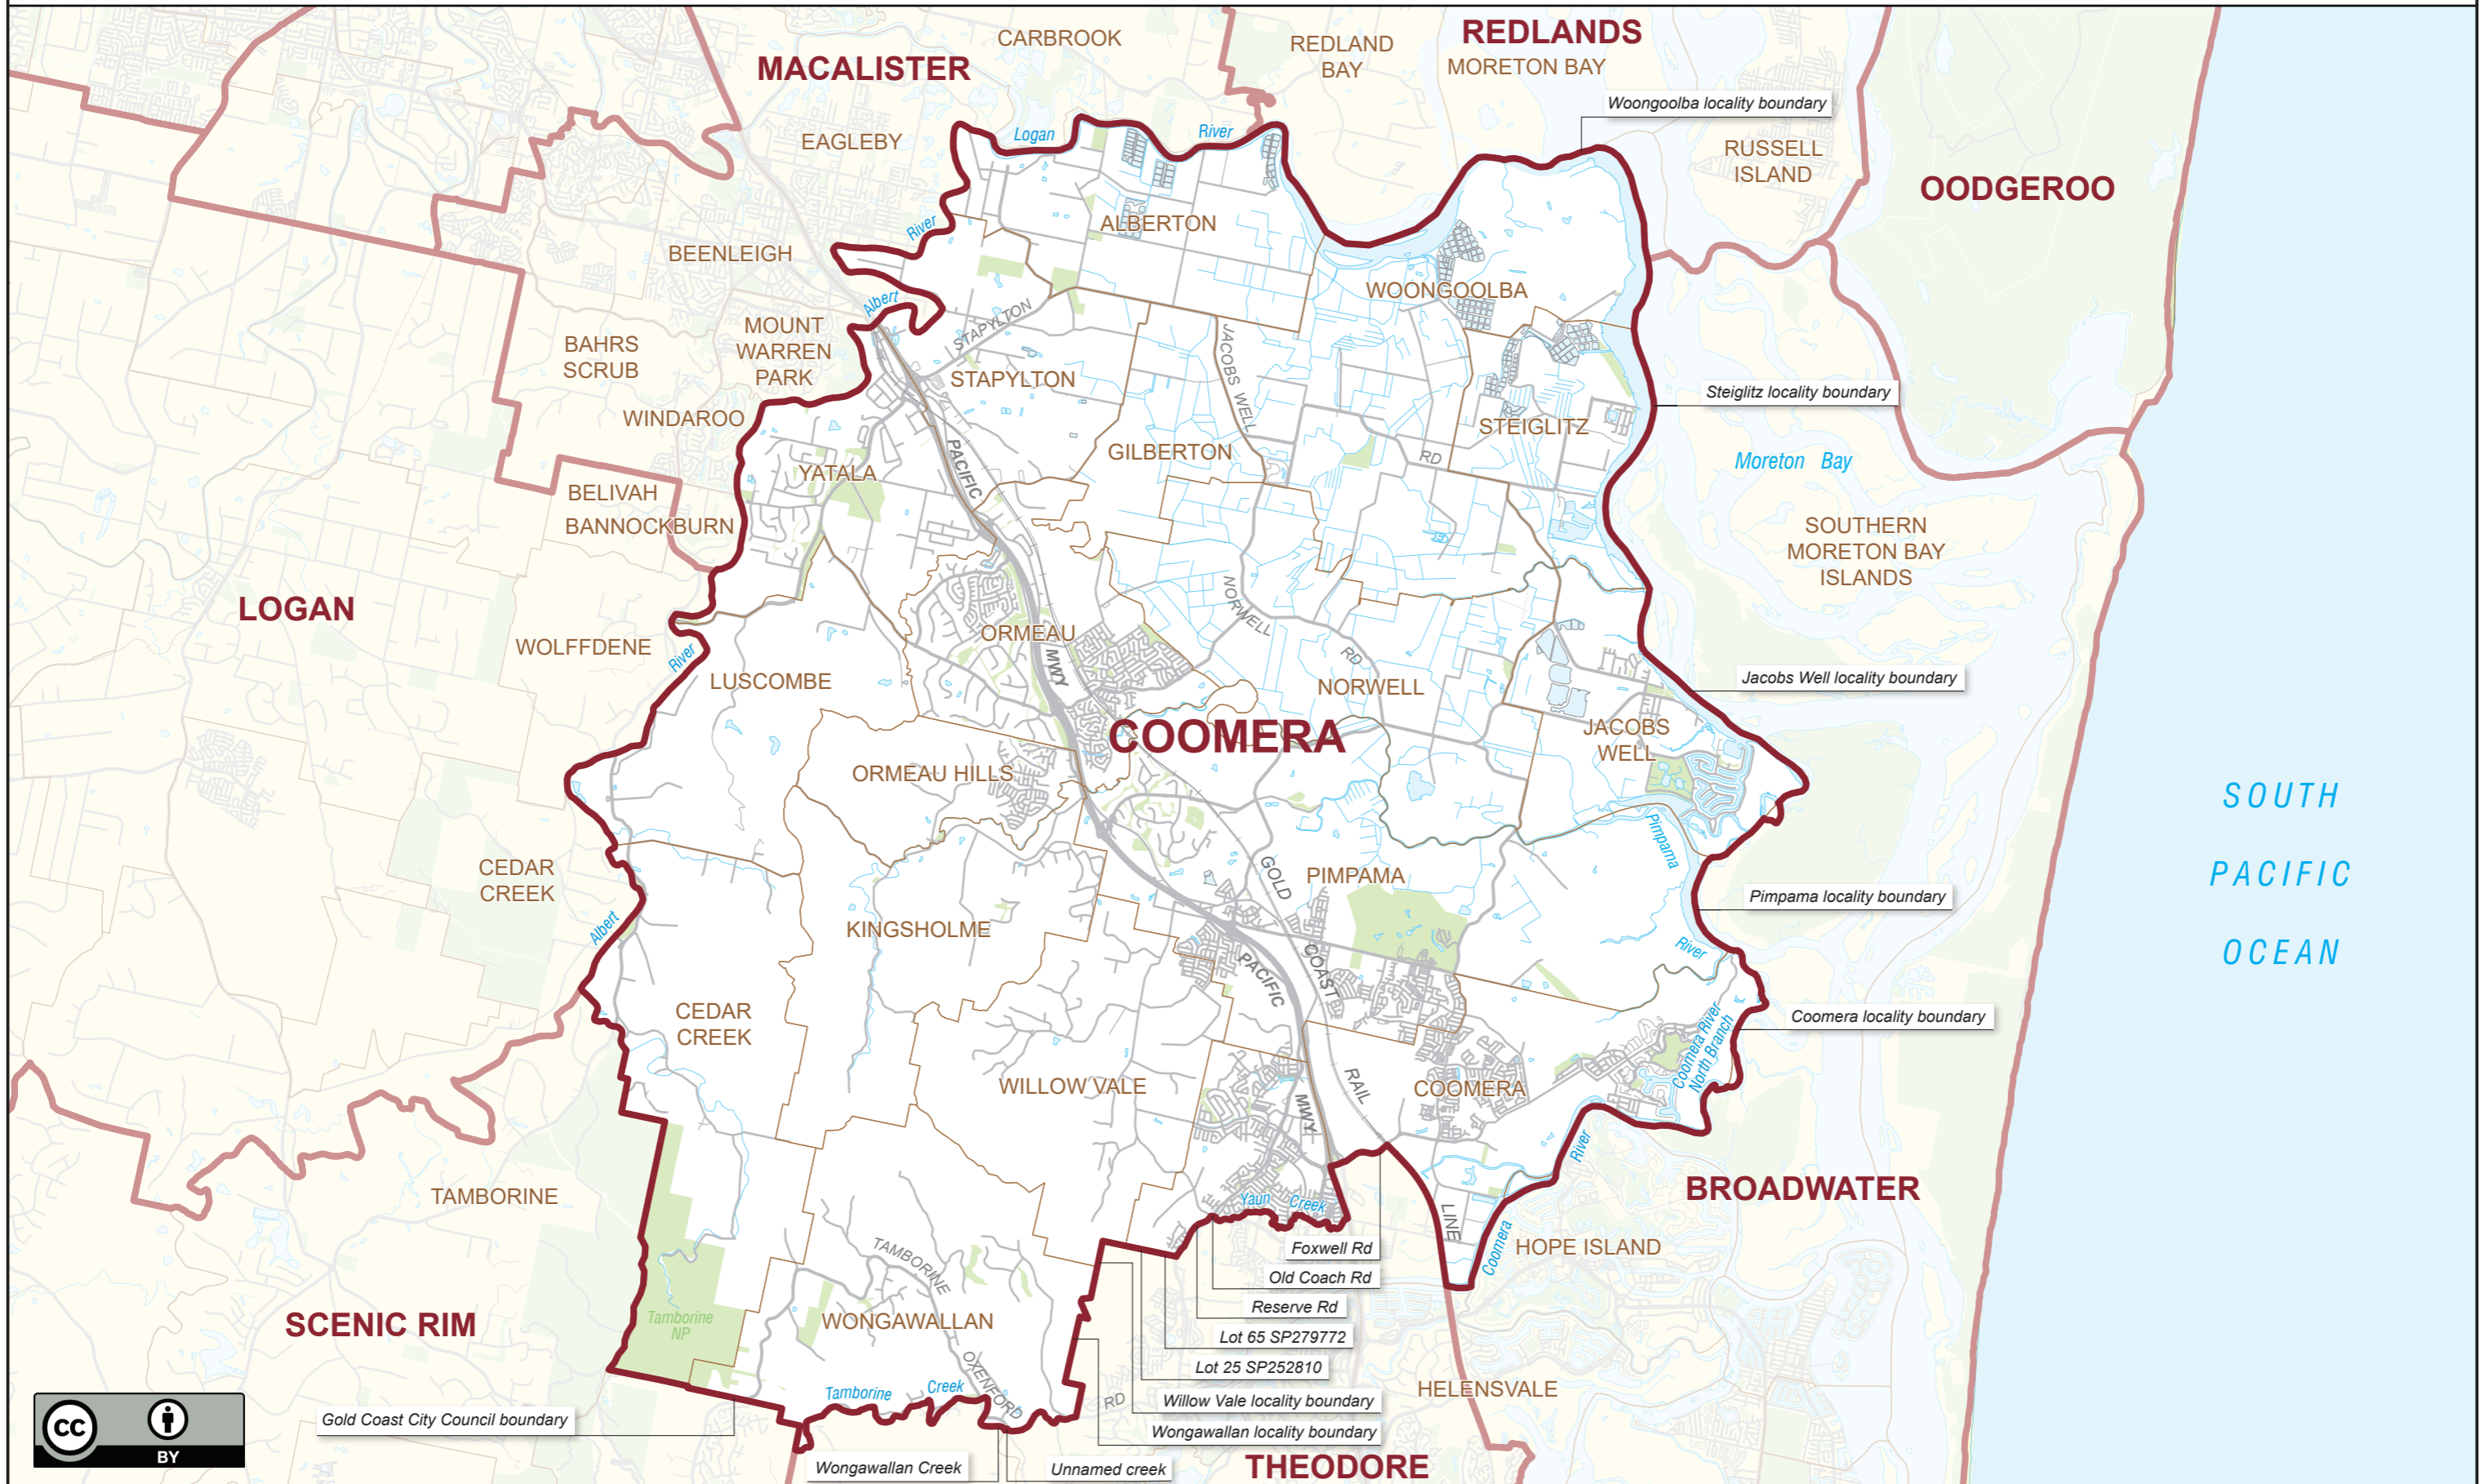

Electoral Act 1992

2017 QUEENSLAND STATE ELECTORAL DISTRICT OF

COOMERA

Boundary of Electoral District

Gold Coast City Council boundary