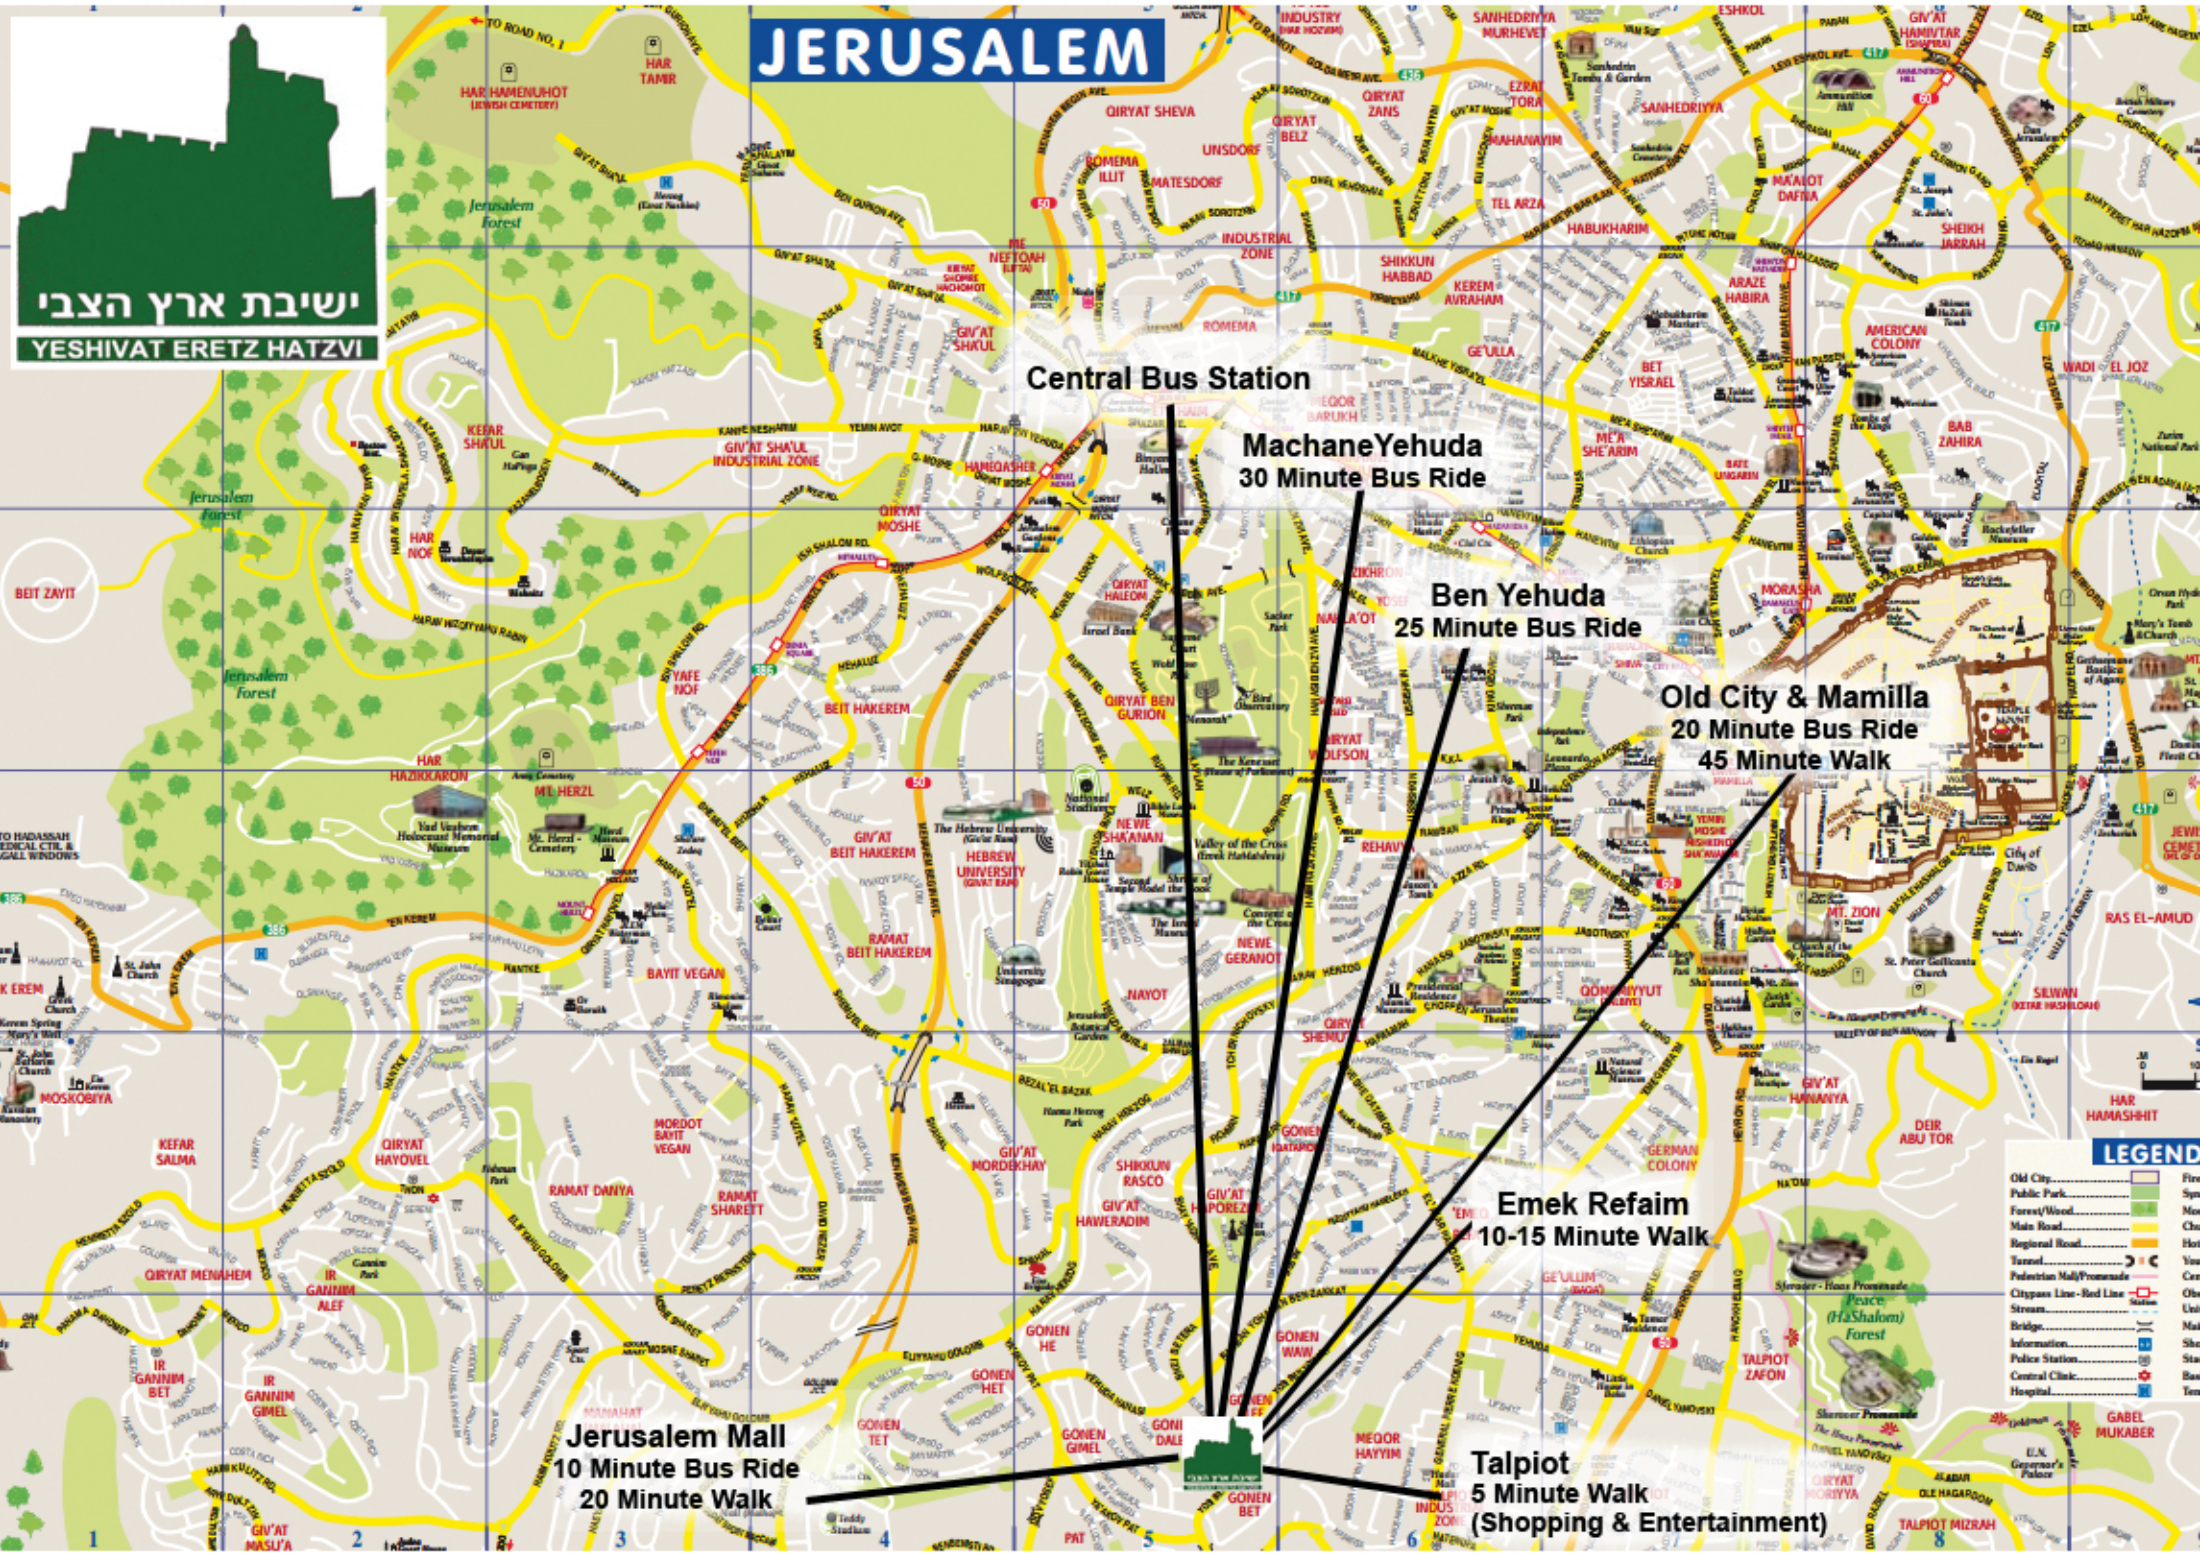

JERUSALEM

Central Bus Station

MachaneYehuda
30 Minute Bus Ride

Ben Yehuda
25 Minute Bus Ride

Old City & Mamilla
20 Minute Bus Ride
45 Minute Walk

Emek Refaim
10-15 Minute Walk

Jerusalem Mall
10 Minute Bus Ride
20 Minute Walk

Talpiot
5 Minute Walk
(Shopping & Entertainment)

LEGEND

- Old City
- Public Park
- Forest/Wood
- Main Road
- Regional Road
- Tunnel
- Pedestrian Mall/Promenade
- Citizens Line-Red Line
- Stream
- Bridge
- Information
- Police Station
- Central Clinic
- Hospital
- Fire
- Syn
- Mos
- Ch
- Hot
- Yesh
- Cent
- Old
- Unit
- Mak
- Sho
- Stad
- Bus
- Ten