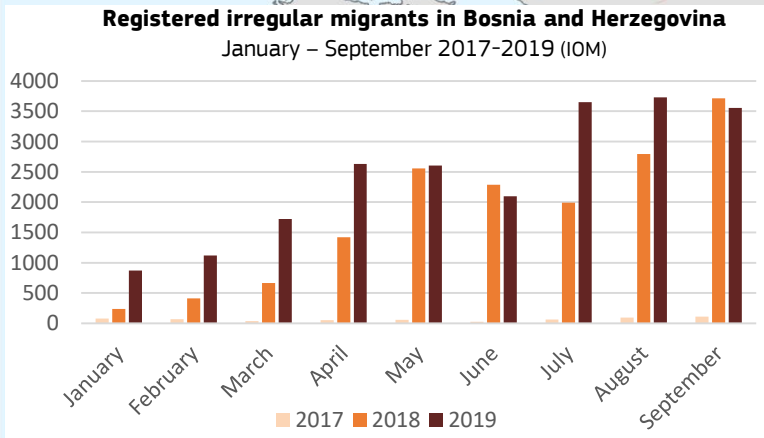

Copyright, European Union, 2019. Map created by DG ECHO Situational Awareness Team. Sources: BiH authorities (ministry of security), DG ECHO, GADM, IOM, UNHCR. The state boundaries and names shown on this map do not imply official endorsement or acceptance by the European Union.