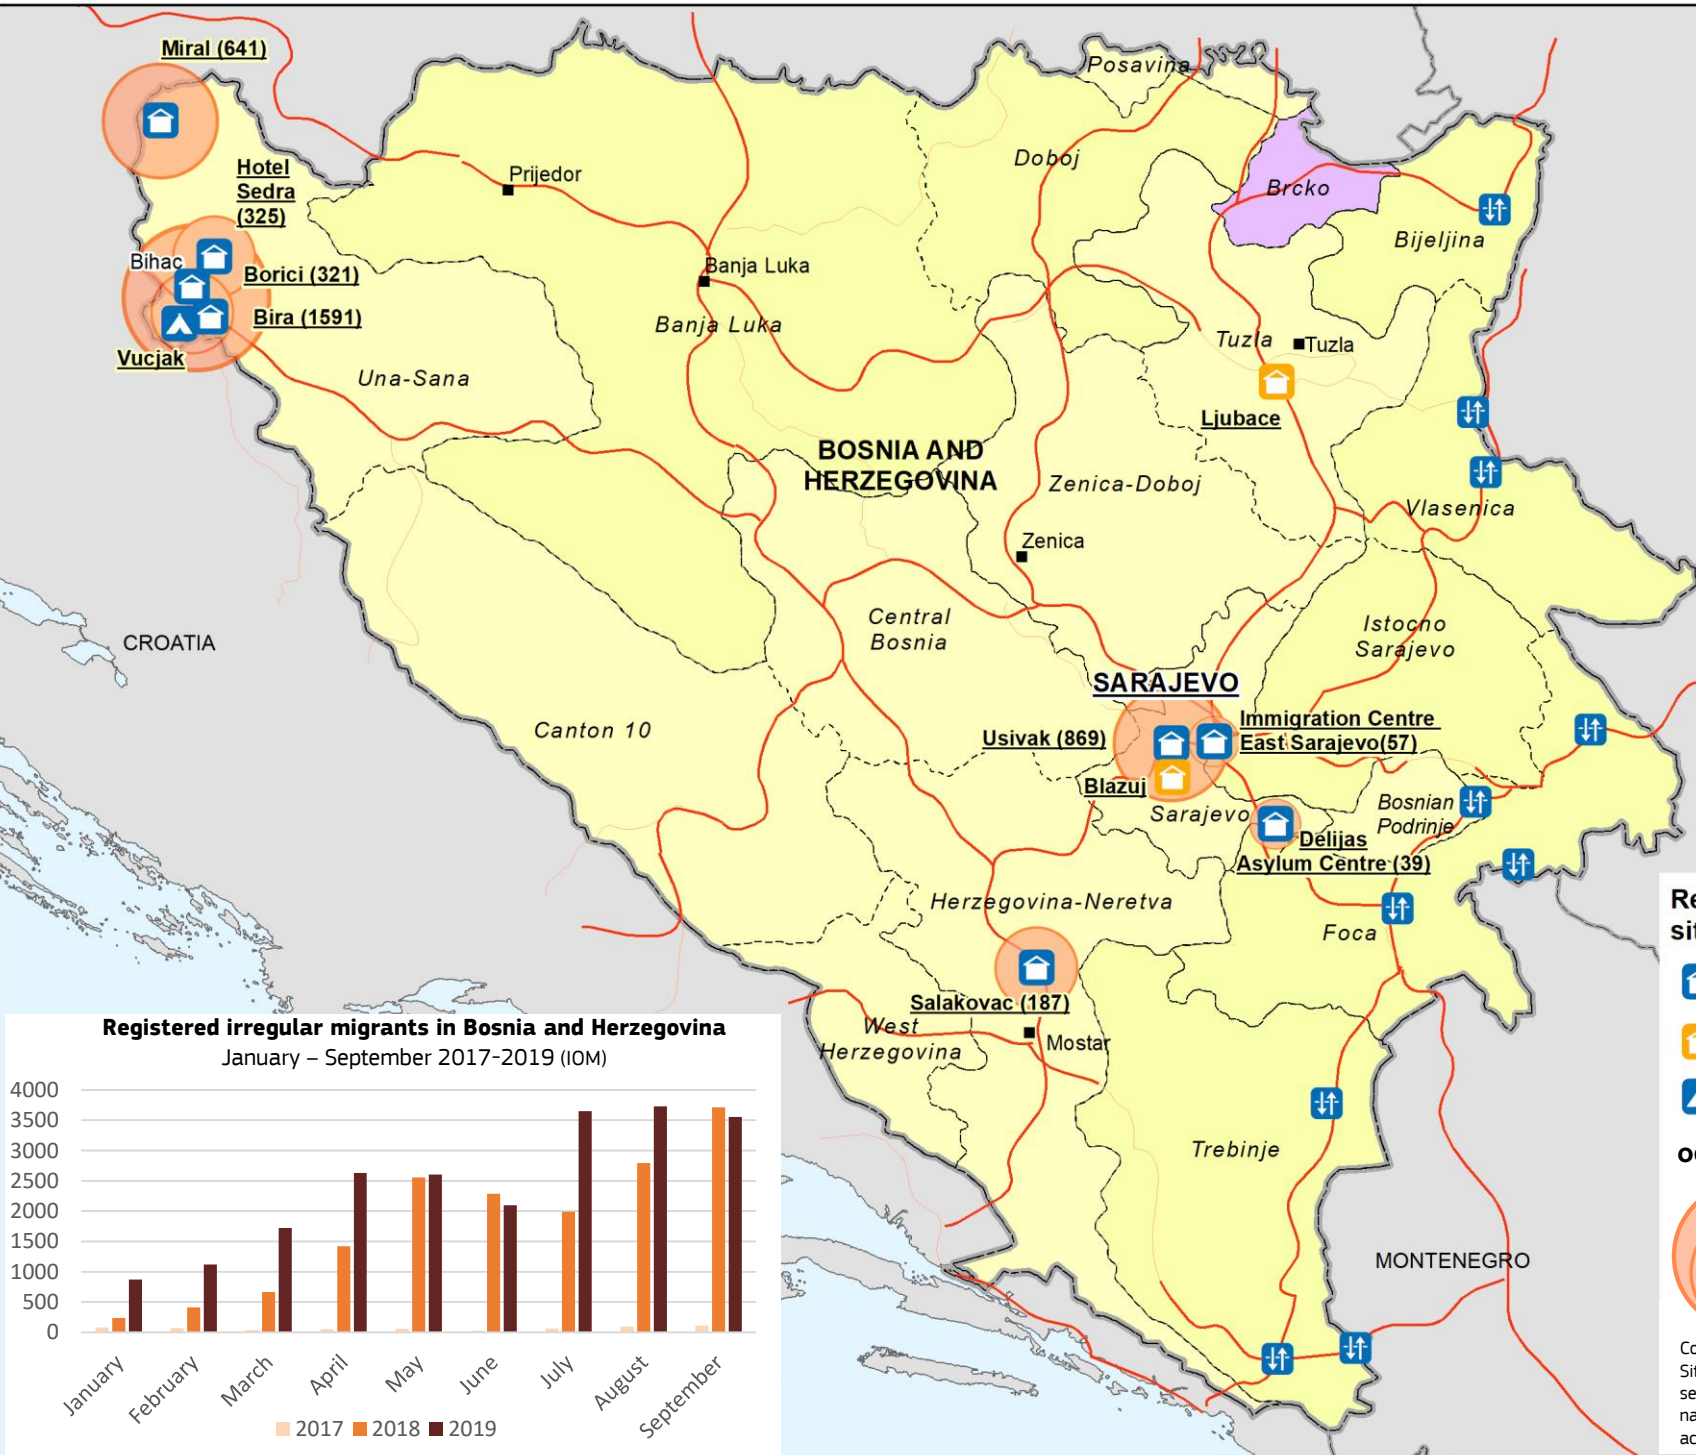

28,263 Registered migrants in 2019

26,539 Asylum intents in 2019

731 Asylum applications in 2019

8,380 refugees are estimated to be in the country

4,000 Refugees are estimated sleeping in rough conditions

Source: UNHCR

Refugee / migrants sites

- Temporary reception center
- Potential reception center
- Refugee camp

occupancy

- 1,732
- 1,000
- 400
- < 100

Federations

- Federacija Bosna i Hercegovina
- Republika Srpska
- Brcko

Legend

- Entry point
- City
- Highway
- Main road
- Canton border
- Country border

Copyright, European Union, 2019. Map created by DG ECHO Situational Awareness Team. Sources: BiH authorities (ministry of security), DG ECHO, GADM, IOM, UNHCR. The state boundaries and names shown on this map do not imply official endorsement or acceptance by the European Union.