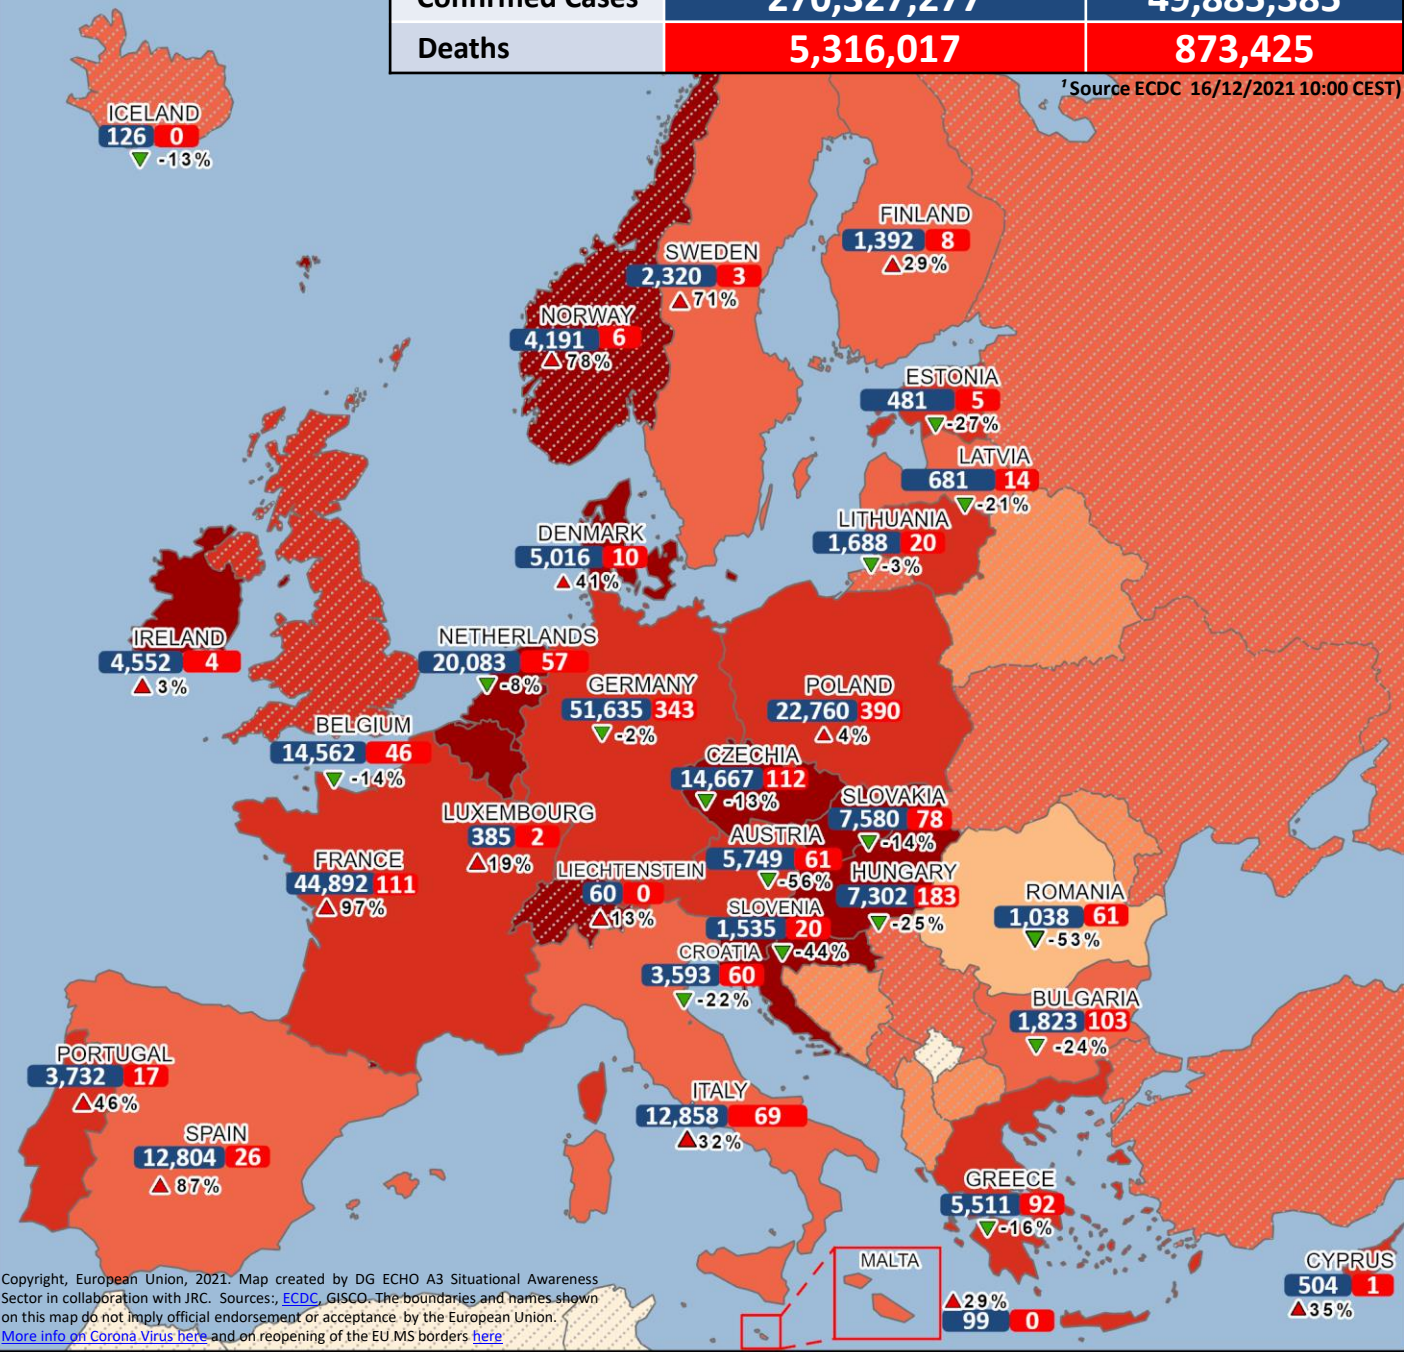

## COVID-19 pandemic in the EU/EEA

	Global COVID-19 cases <sup>1</sup>	Cases in EU/EEA <sup>1</sup>
Confirmed Cases	270,327,277	49,885,385
Deaths	5,316,017	873,425

<sup>1</sup> Source ECDC 16/12/2021 10:00 CEST)

Copyright, European Union, 2021. Map created by DG ECHO A3 Situational Awareness Sector in collaboration with JRC. Sources: ECDC, GISCO. The boundaries and names shown on this map do not imply official endorsement or acceptance by the European Union. [More info on Corona Virus here](#) and on reopening of the EU MS borders [here](#)