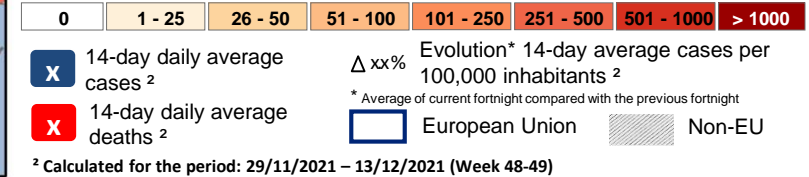

## COVID-19 pandemic in the EU/EEA

	Global COVID-19 cases <sup>1</sup>	Cases in EU/EEA <sup>1</sup>
Confirmed Cases	270,327,277	49,885,385
Deaths	5,316,017	873,425

<sup>1</sup> Source ECDC 16/12/2021 10:00 CEST)