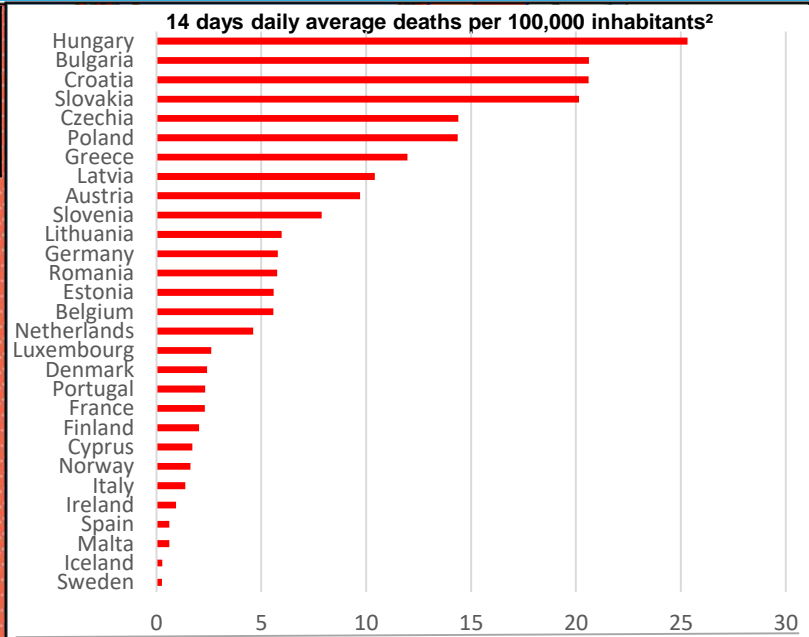

## COVID-19 pandemic in the EU/EEA

	Global COVID-19 cases <sup>1</sup>	Cases in EU/EEA <sup>1</sup>
Confirmed Cases	270,327,277	49,885,385
Deaths	5,316,017	873,425

<sup>1</sup> Source ECDC 16/12/2021 10:00 CEST)