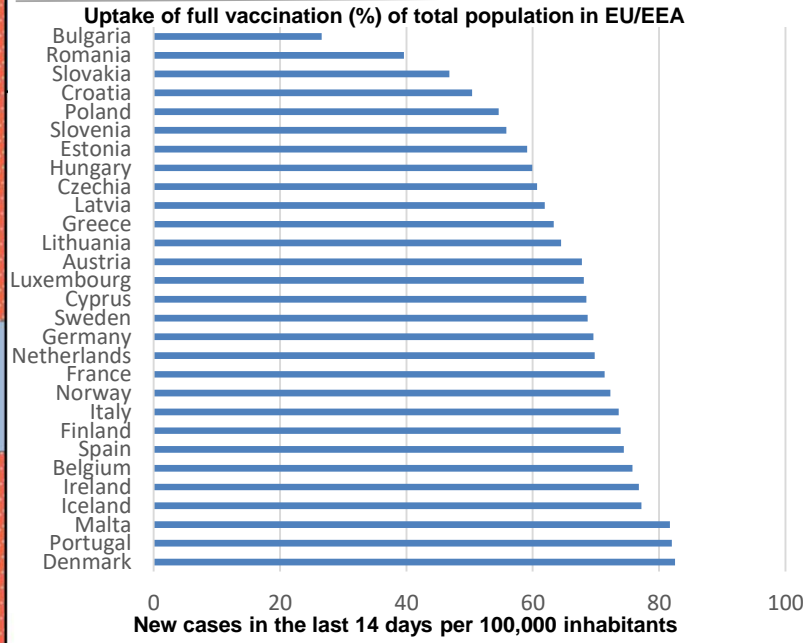

## COVID-19 pandemic in the EU/EEA

	Global COVID-19 cases <sup>1</sup>	Cases in EU/EEA <sup>1</sup>
Confirmed Cases	270,327,277	49,885,385
Deaths	5,316,017	873,425

<sup>1</sup> Source ECDC 16/12/2021 10:00 CEST)