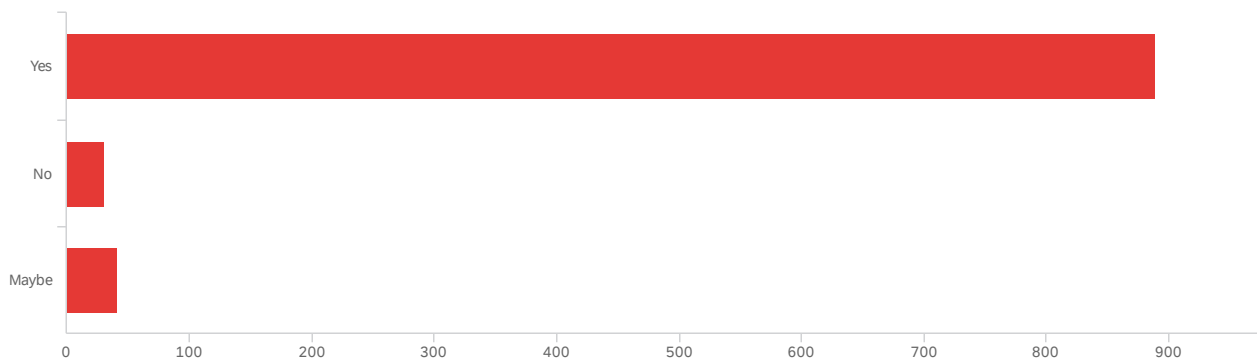

Default Report

Recruit volunteers for Yoruba Wikipedia

January 27, 2023 4:54 AM MST

Q4 - Do you like to contribute to the improvement of Yoruba Wikipedia?

| # | Field | Minimum | Maximum | Mean | Std Deviation | Variance | Count |
|---|---|---------|---------|------|---------------|----------|-------|
| 1 | Do you like to contribute to the improvement of Yoruba Wikipedia? | 1.00 | 3.00 | 1.12 | 0.43 | 0.19 | 961 |