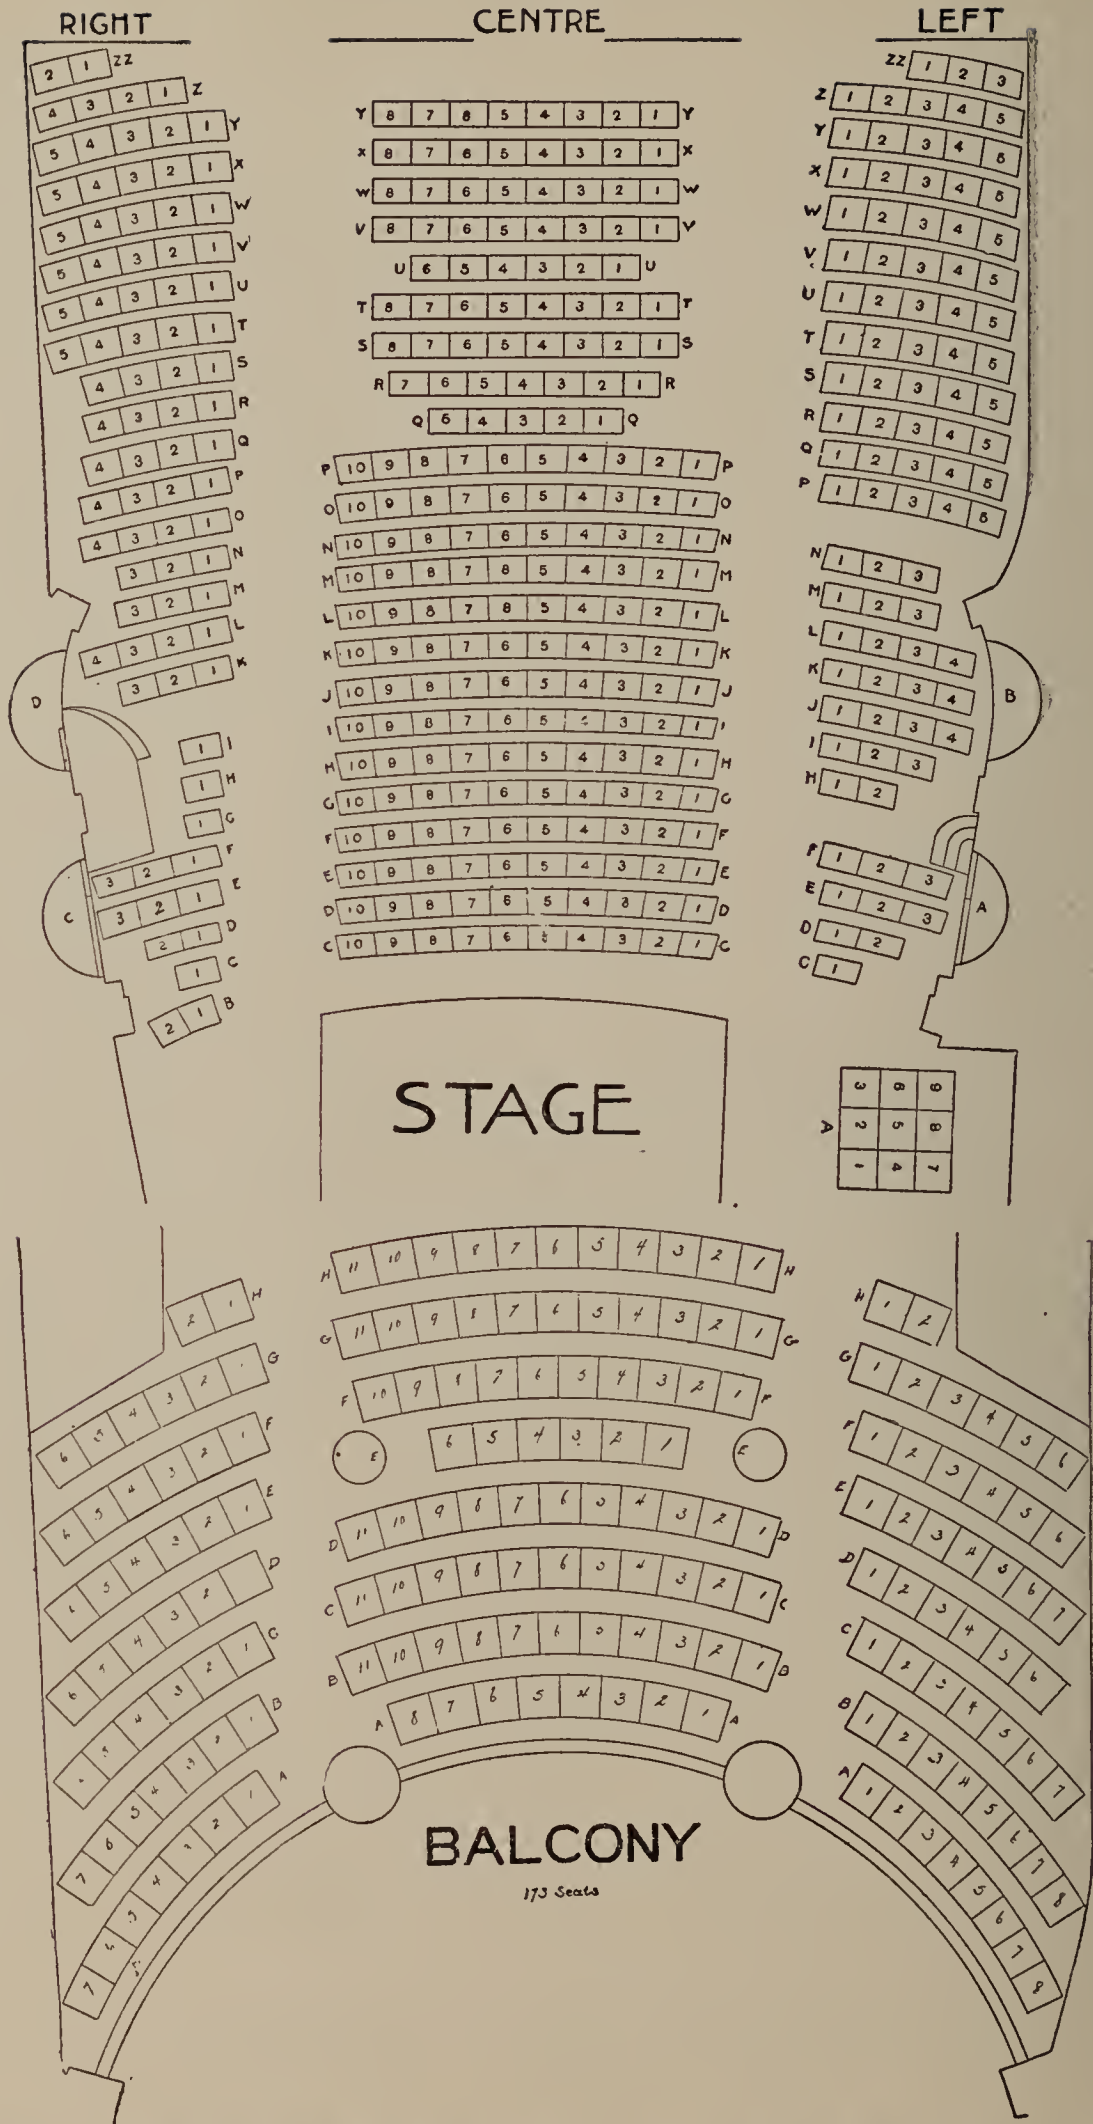

STEINERT HALL

M. STEINERT & SONS CO.

STEINWAY AND OTHER
PIANOS

PIANOLA
PIANOS

VICTOR
VICTROLAS

Steinert Hall 162 Boylston St.

Stores thruout New England.